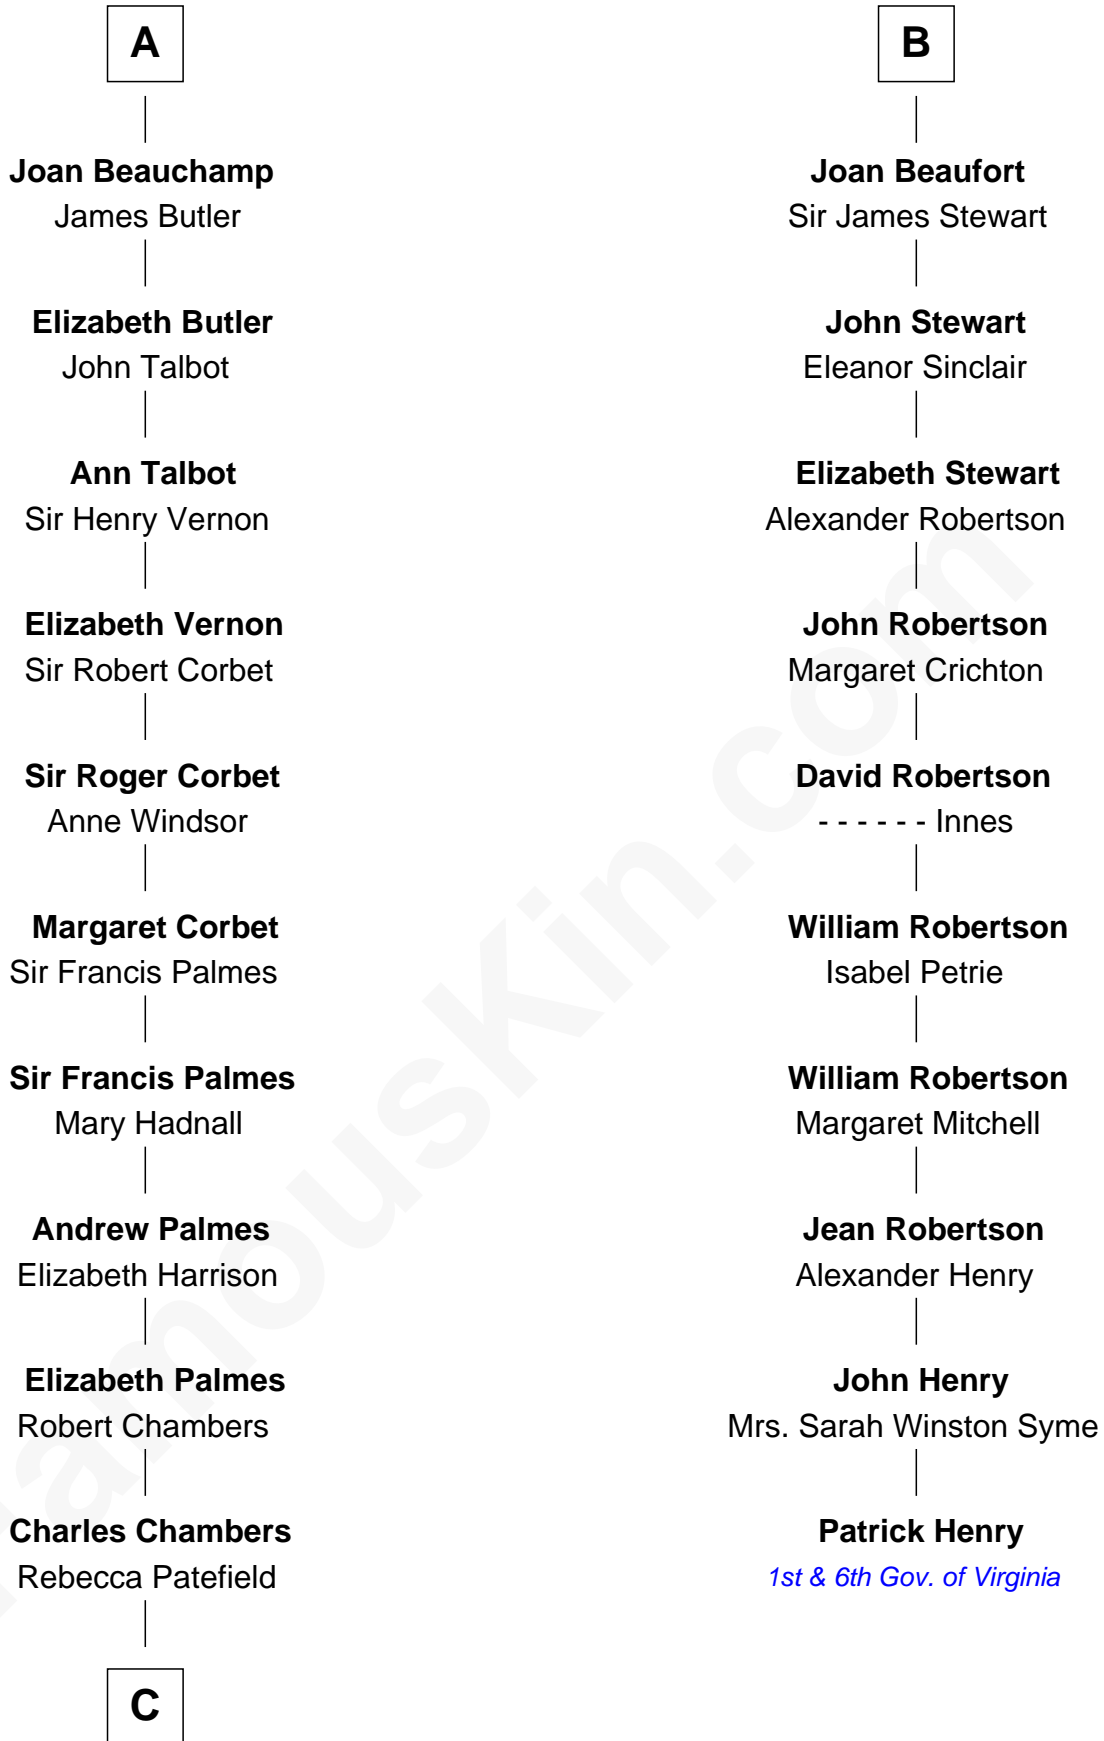

**FamousKin.com**  
**Relationship Chart of**  
**James Russell Lowell**  
*American "Fireside" Poet*

**16th cousin 5 times removed of**  
**Patrick Henry**  
*1st and 6th Governor of Virginia*

**C**

—  
**Rebecca Chambers**

Daniel Russell

—  
**James Russell**

Katharine Graves

—  
**Rebecca Russell**

John Lowell

—  
**Rev. Charles Lowell**

Harriet Brackett Spence

—  
**James Russell Lowell**