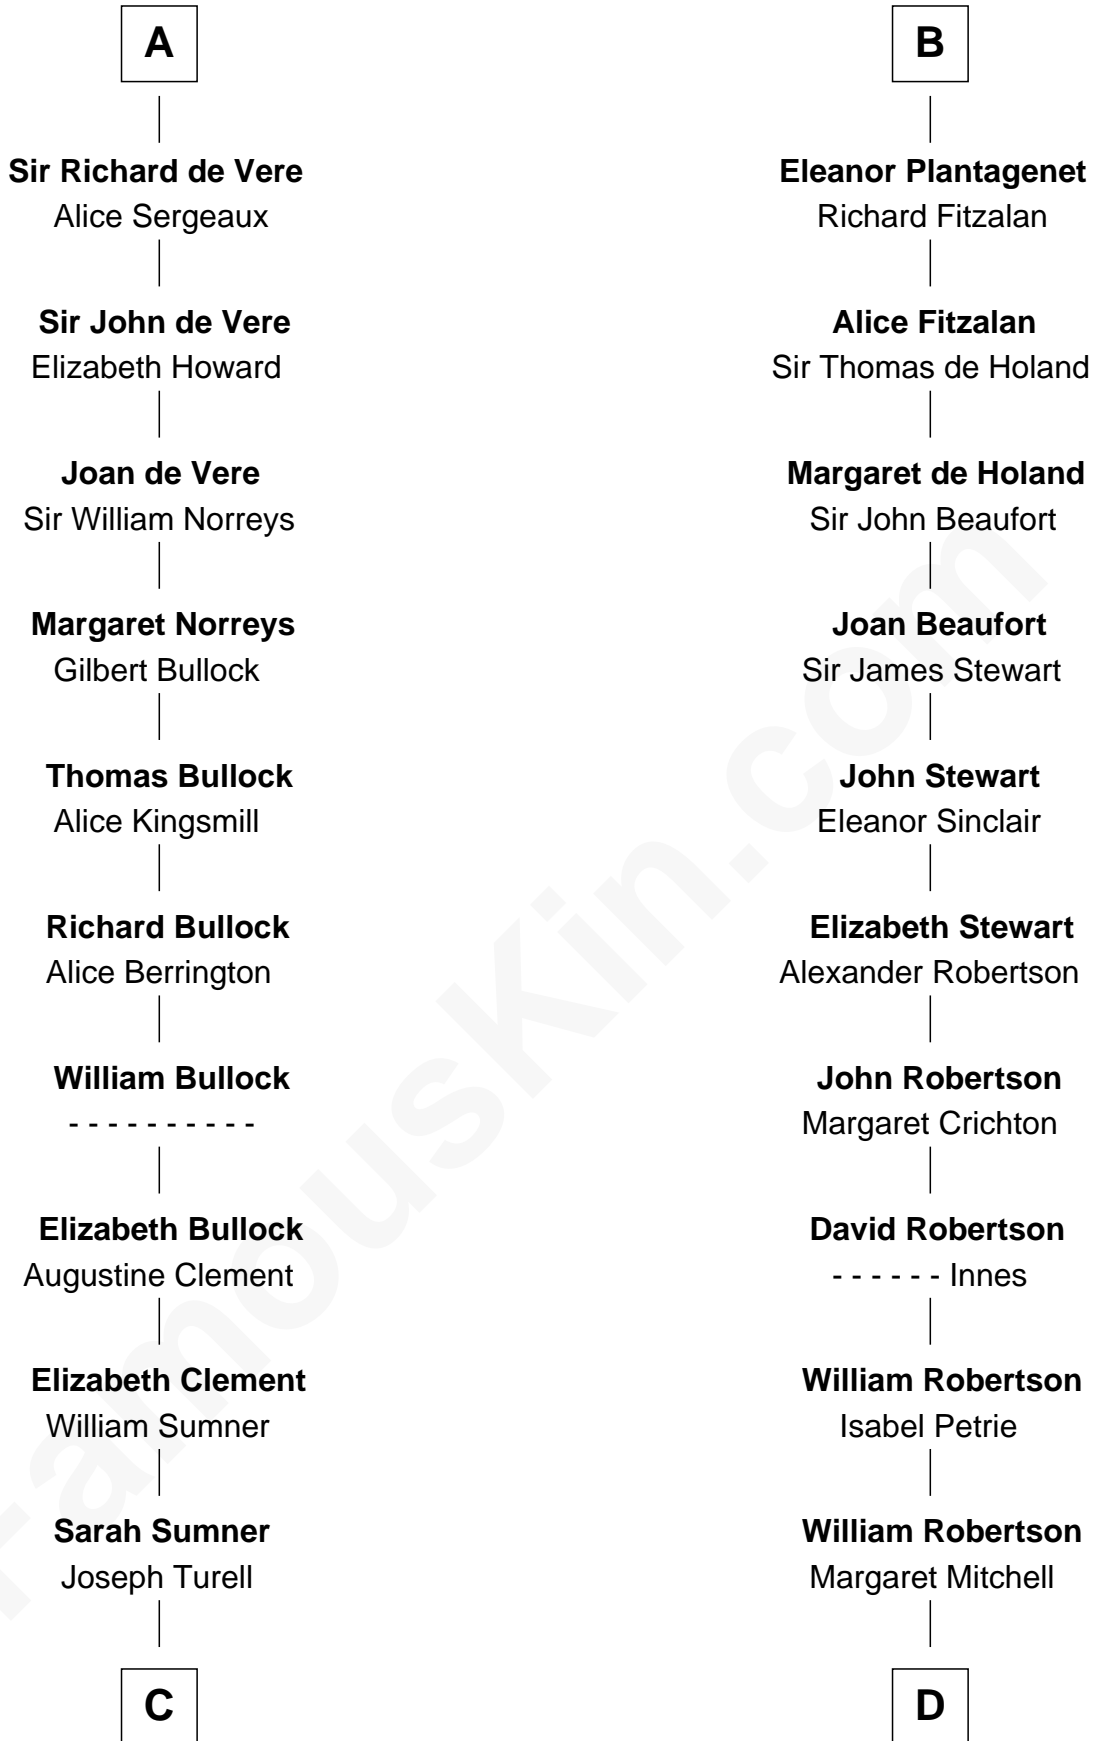

FamousKin.com
Relationship Chart of
James Russell Lowell
American "Fireside" Poet

19th cousin 2 times removed of
Patrick Henry
1st and 6th Governor of Virginia

C

Sarah Turell
Noah Champney

Sarah Champney
Rev. John Lowell