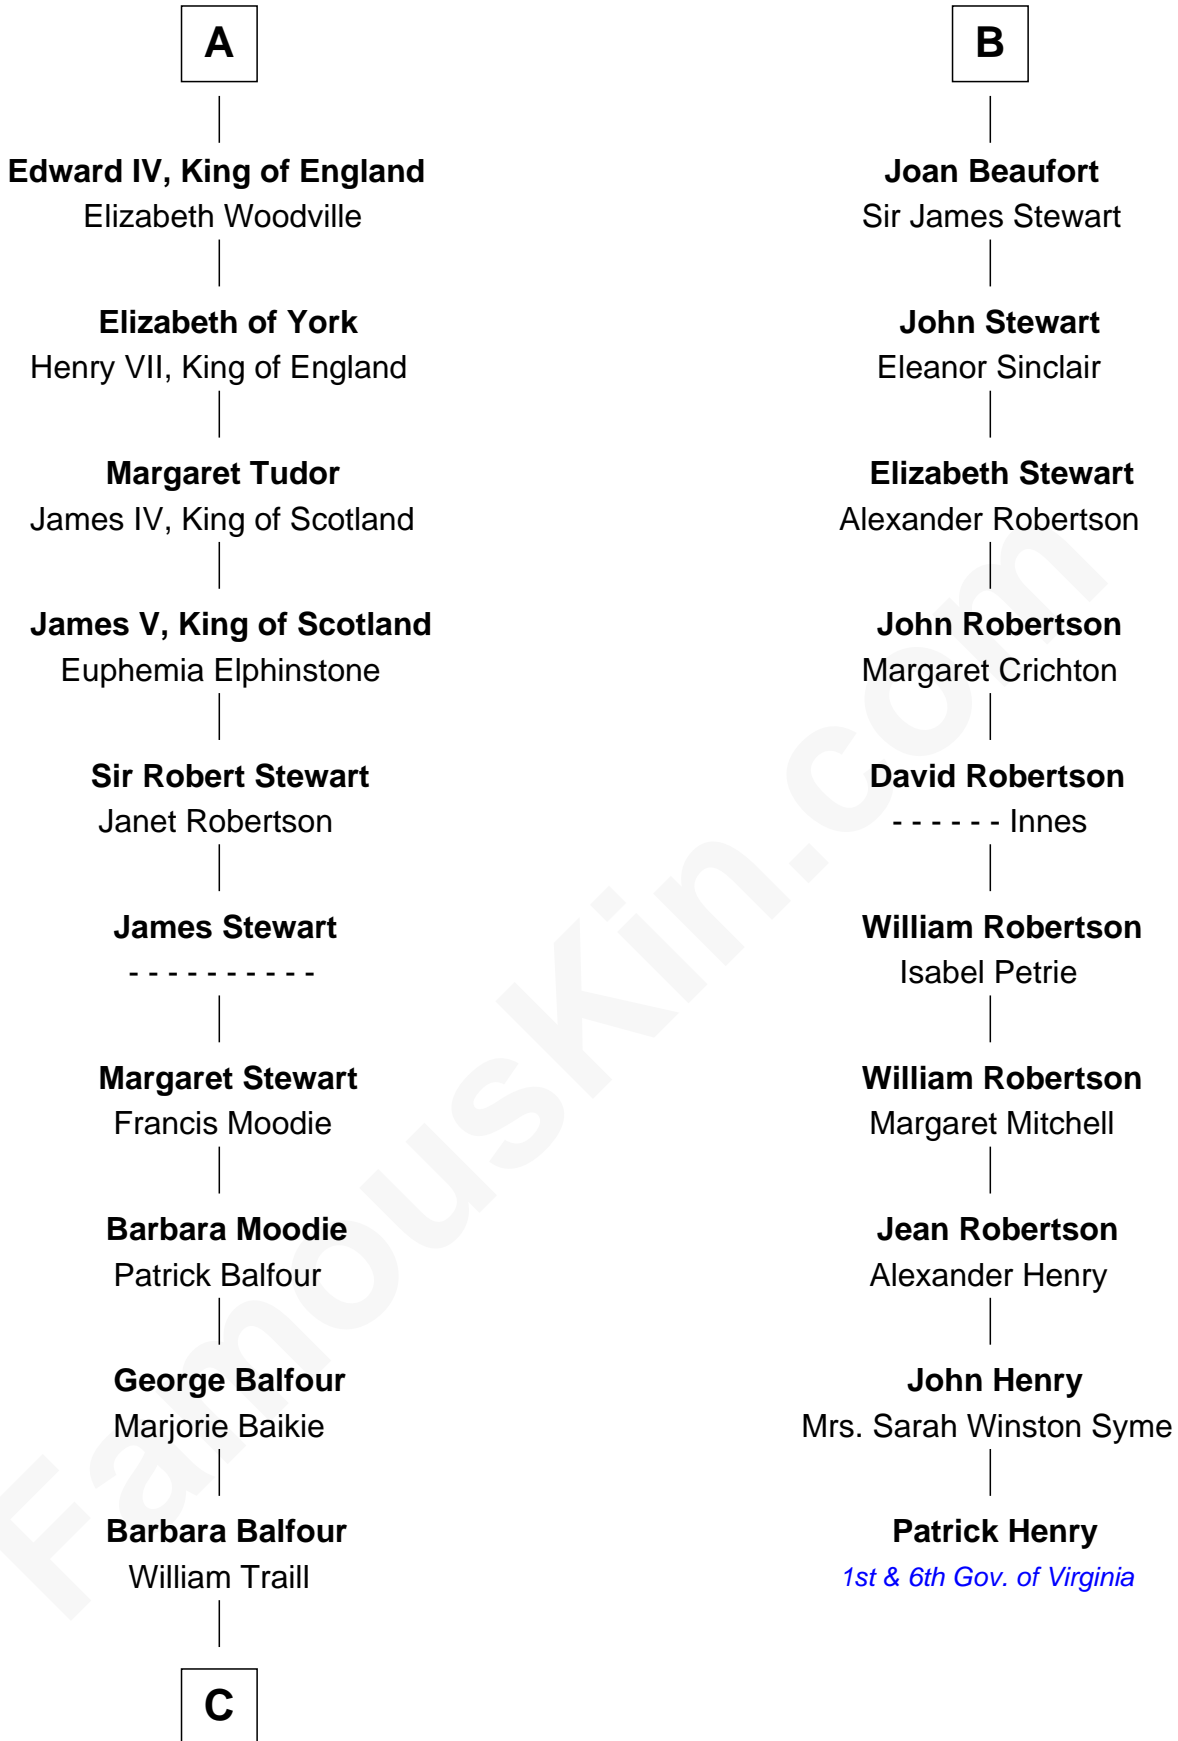

FamousKin.com
Relationship Chart of
James Russell Lowell
American "Fireside" Poet

16th cousin 5 times removed of
Patrick Henry
1st and 6th Governor of Virginia

C

William Traill

Isabel Fea

Robert Traill

Mary Whipple