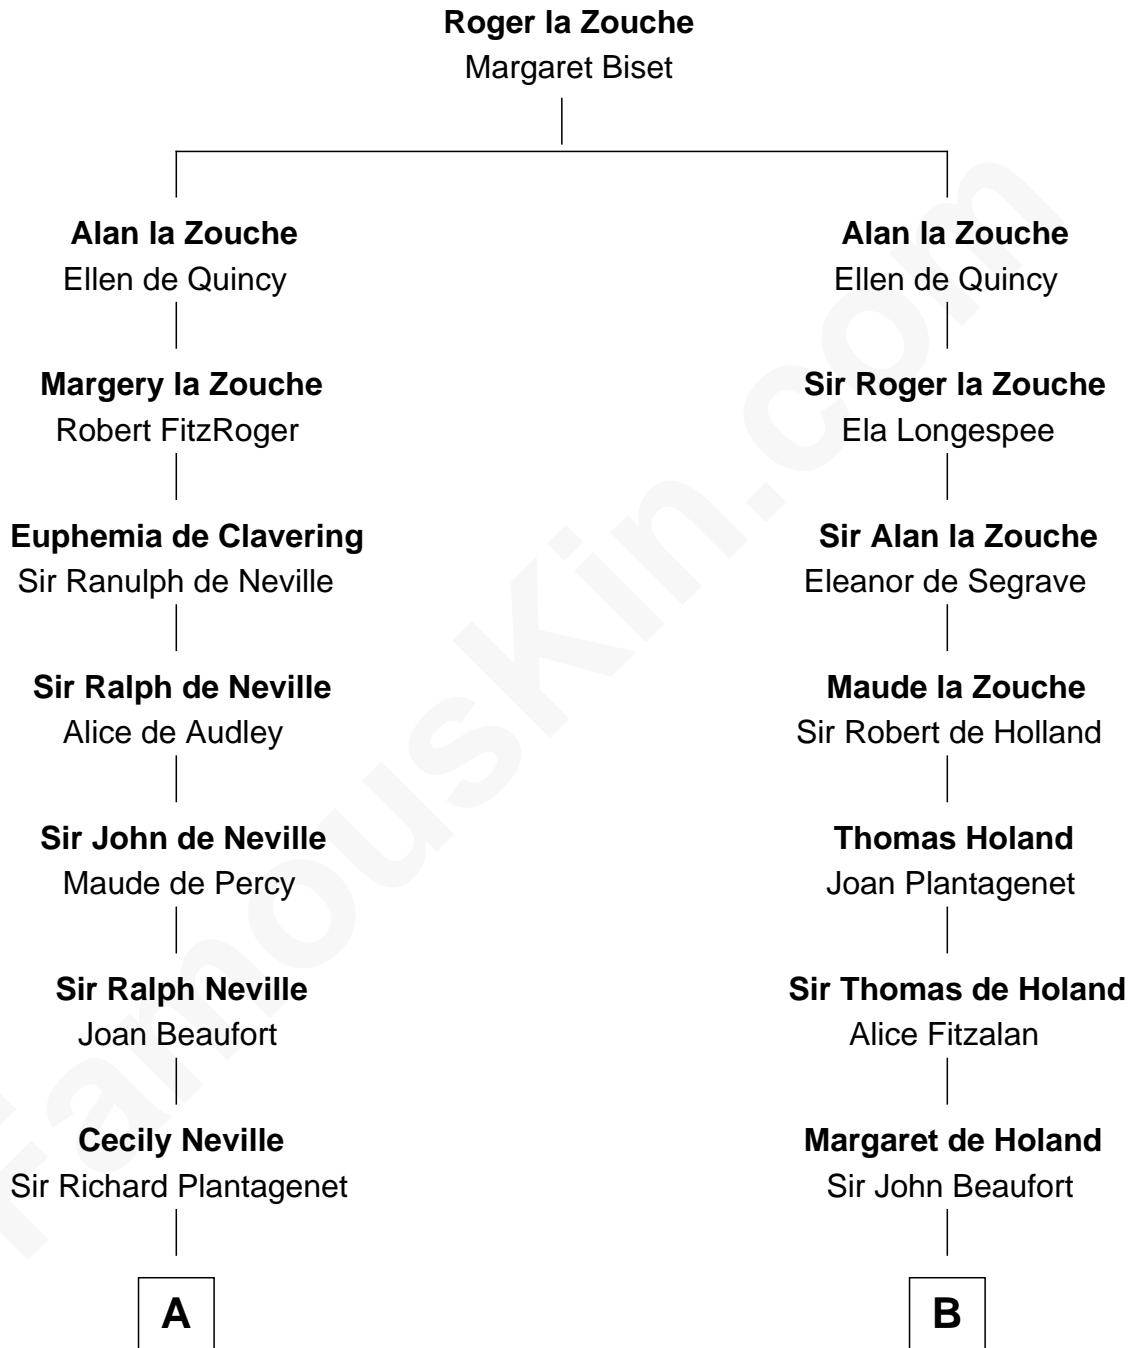

FamousKin.com
Relationship Chart of
James Russell Lowell
American "Fireside" Poet

16th cousin 5 times removed of
Patrick Henry
1st and 6th Governor of Virginia

C

William Traill

Isabel Fea

Robert Traill

Mary Whipple