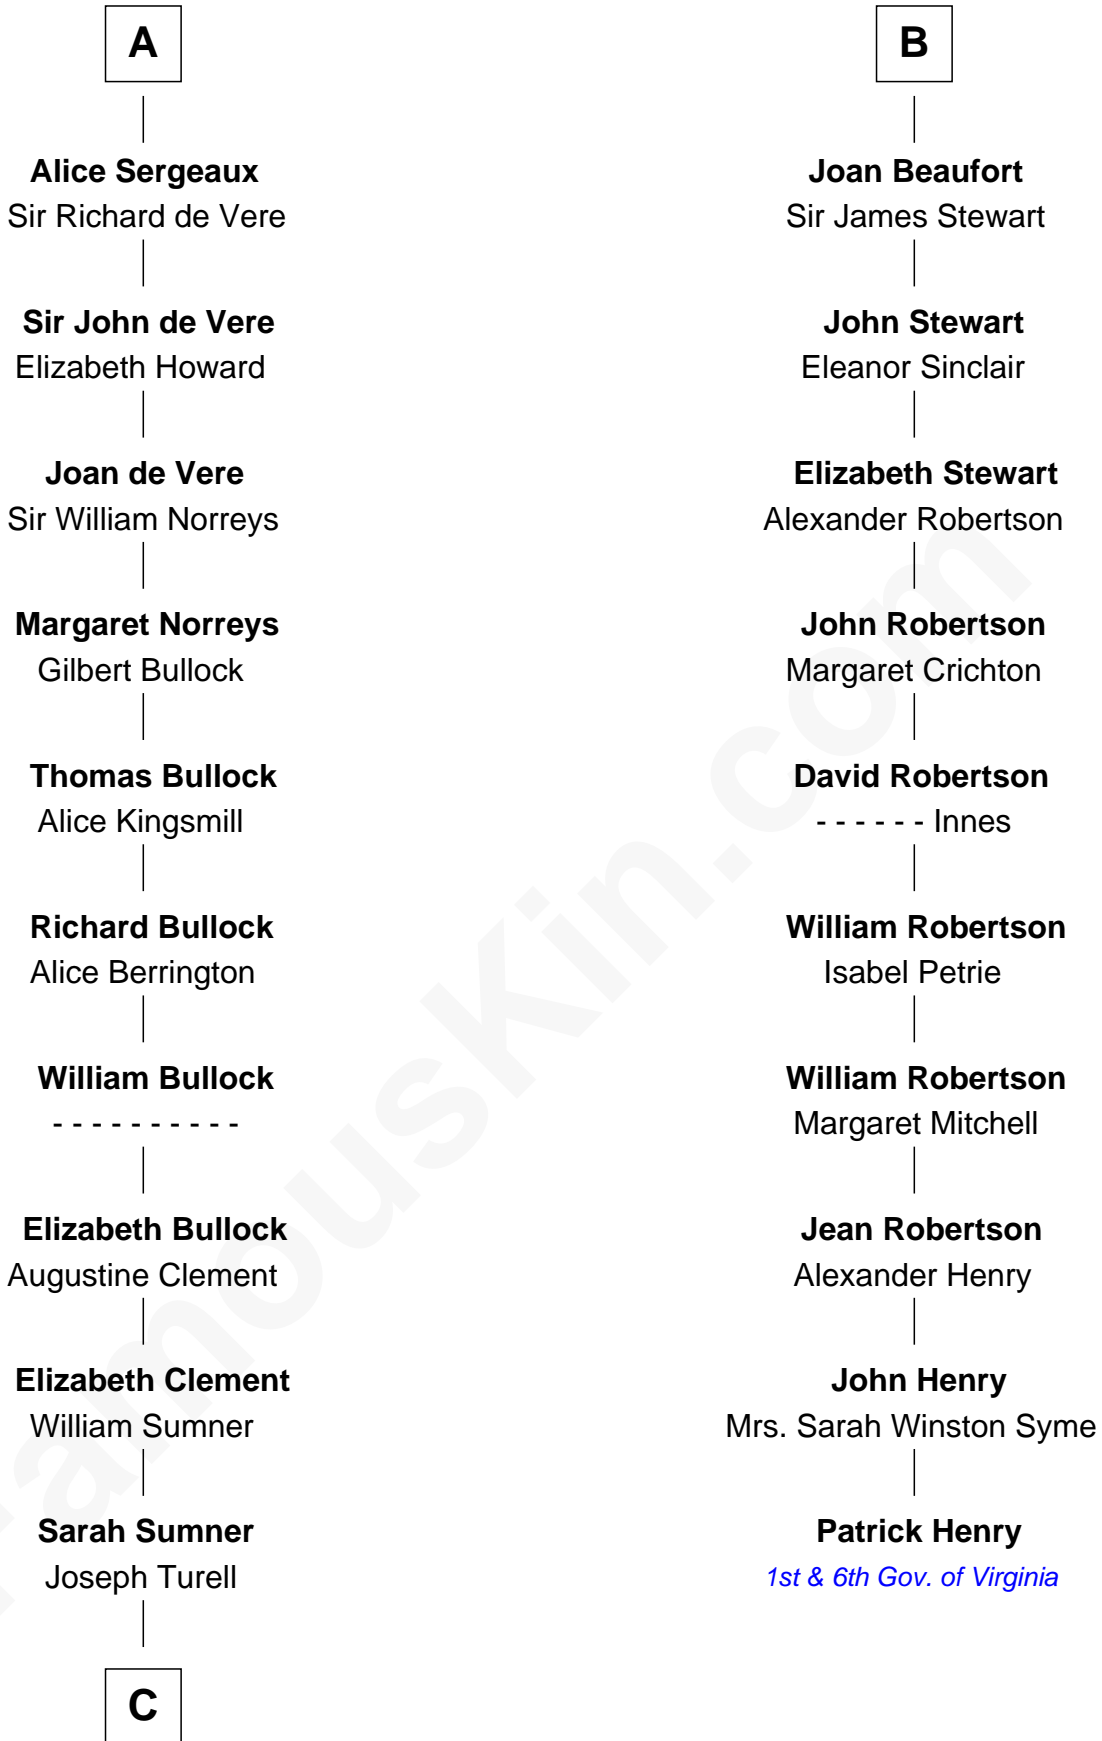

FamousKin.com
Relationship Chart of
James Russell Lowell
American "Fireside" Poet

16th cousin 5 times removed of
Patrick Henry
1st and 6th Governor of Virginia

C

—
Sarah Turell
Noah Champney

—
Sarah Champney
Rev. John Lowell