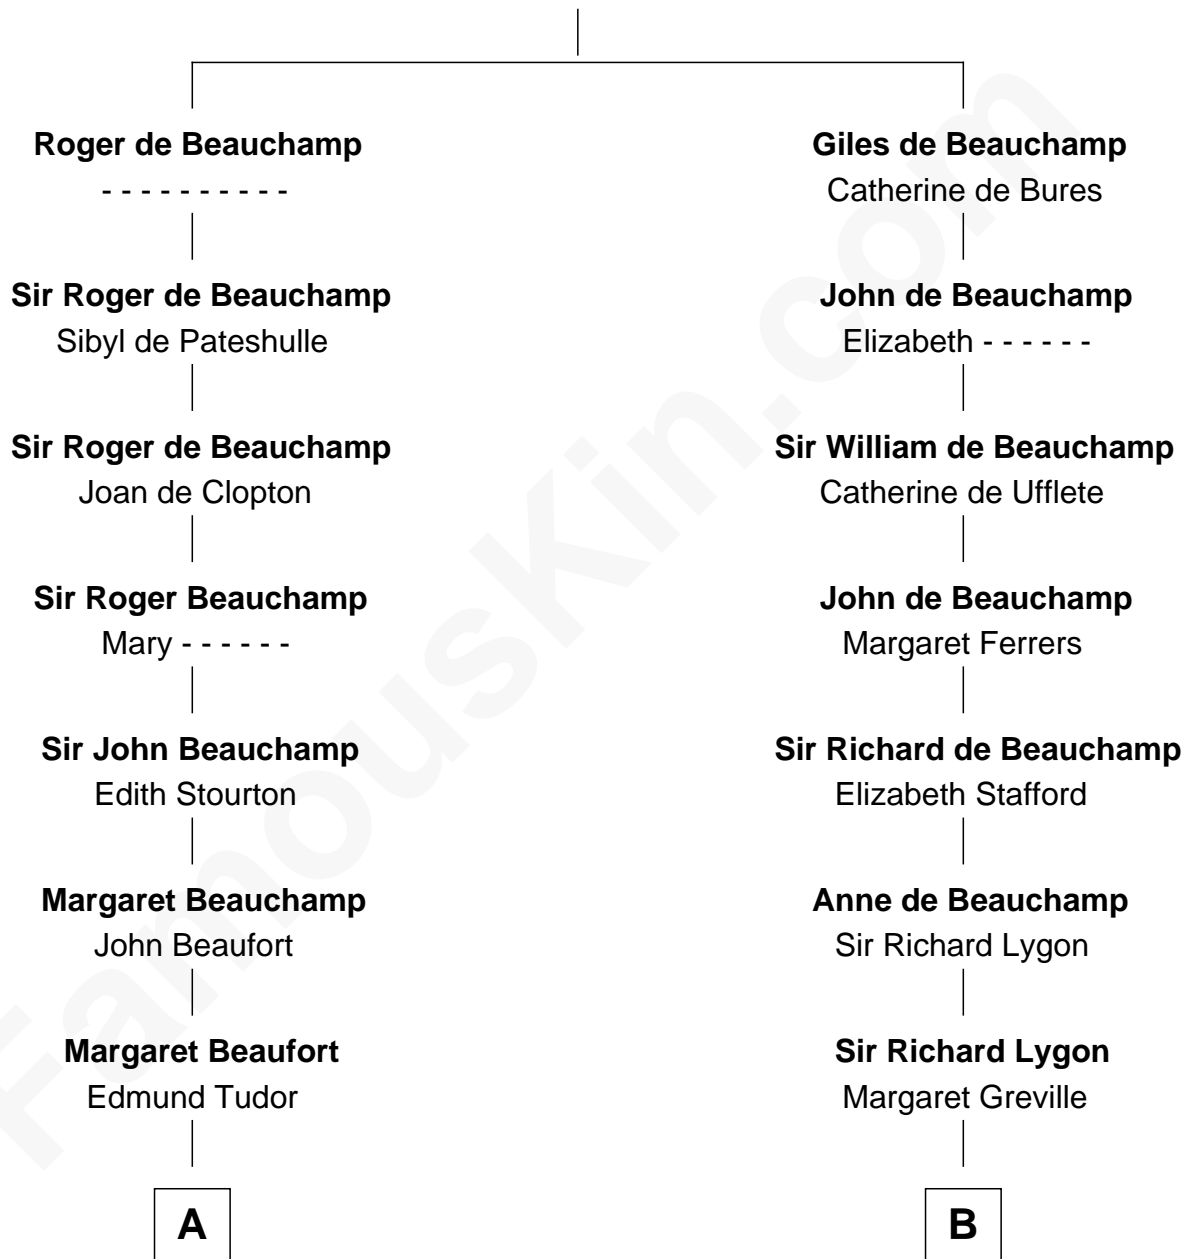

FamousKin.com

Relationship Chart of

James Russell Lowell

American "Fireside" Poet

20th cousin of

Randolph Scott

Movie Actor

Sir Walter de Beauchamp

Alice de Tony

C

Robert Traill
Mary Whipple

Mary Whipple Traill
Keith Spence

Harriet Brackett Spence
Rev. Charles Lowell

James Russell Lowell
American "Fireside" Poet

D

John William Crane
Margaret Ann Sadler

Joseph Minor Crane
Lavinia Lionberger

Lucy Lionberger Crane
George Grant Scott

Randolph Scott
Movie Actor

FamousKin.com