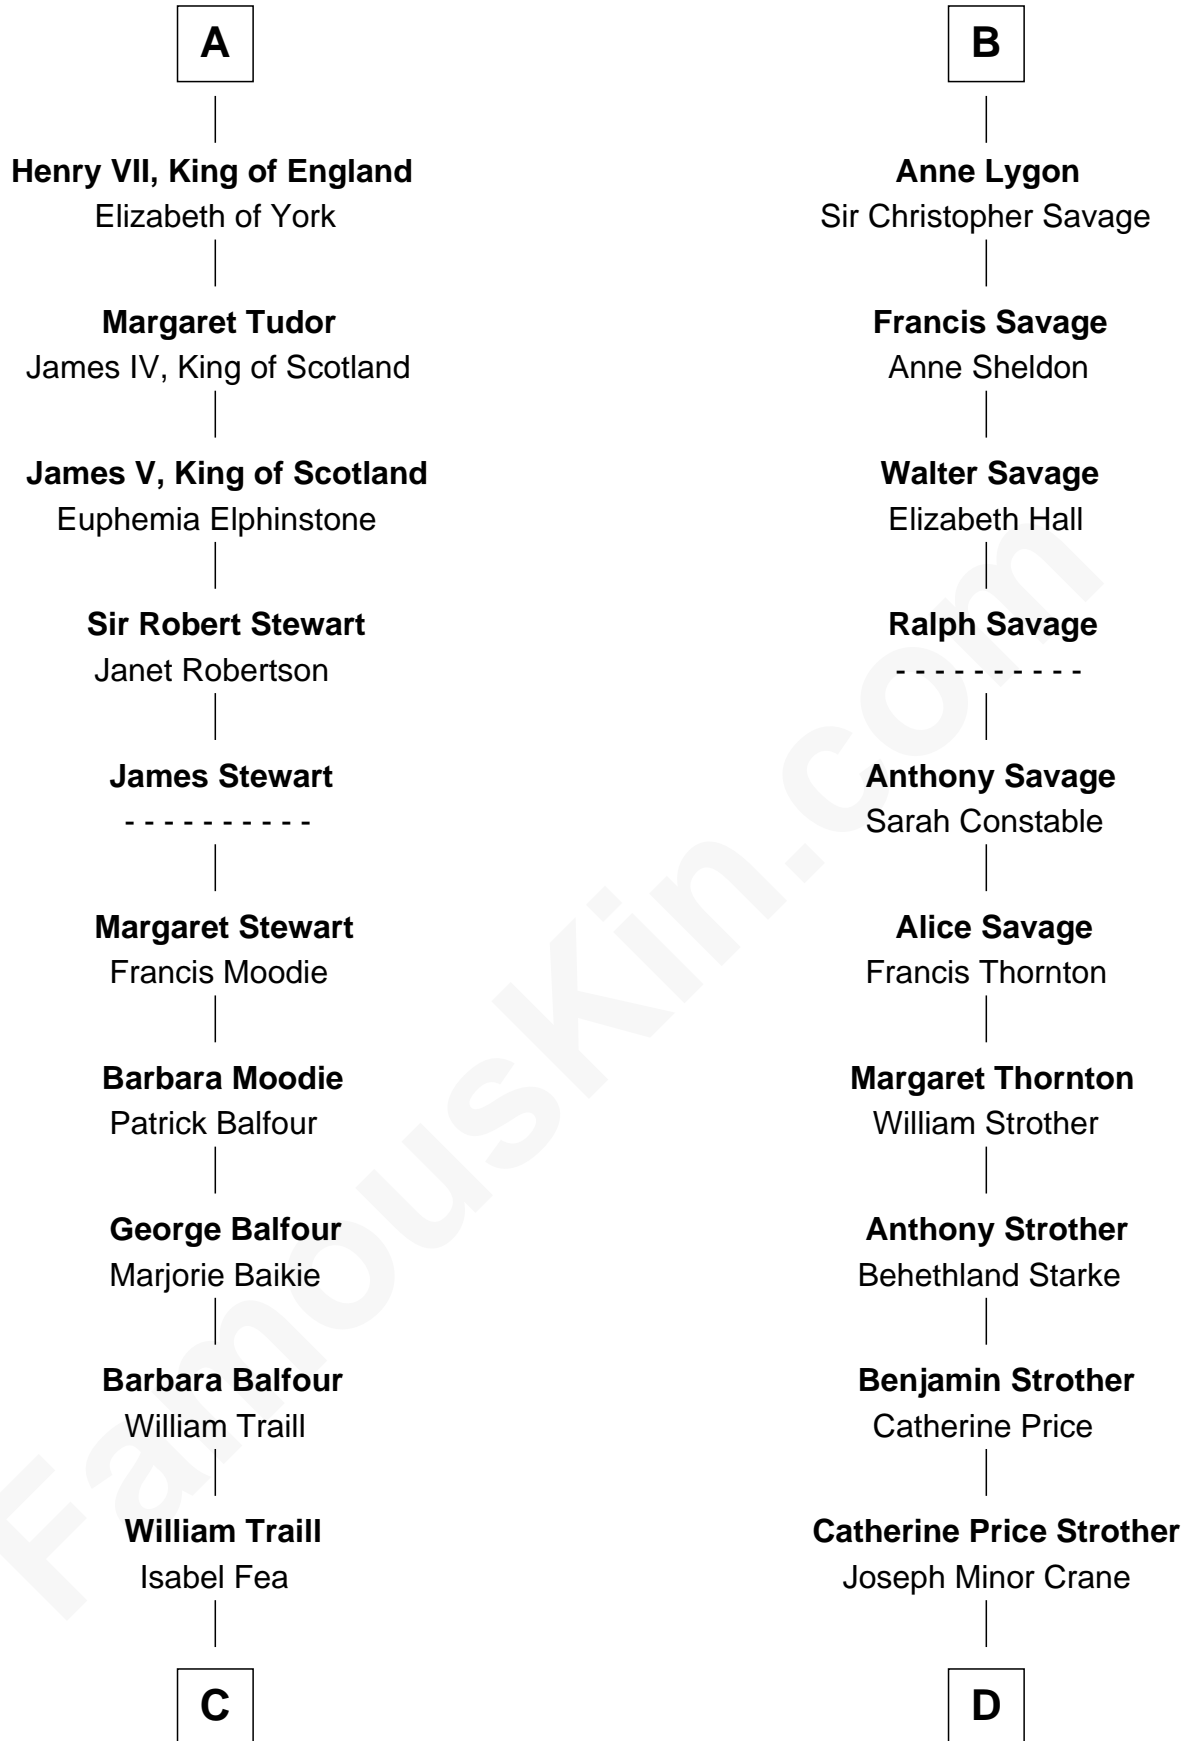

FamousKin.com

Relationship Chart of

James Russell Lowell

American "Fireside" Poet

20th cousin of

Randolph Scott

Movie Actor

Sir Walter de Beauchamp

Alice de Tony

C

Robert Traill
Mary Whipple

Mary Whipple Traill
Keith Spence

Harriet Brackett Spence
Rev. Charles Lowell

James Russell Lowell
American "Fireside" Poet

D

John William Crane
Margaret Ann Sadler

Joseph Minor Crane
Lavinia Lionberger

Lucy Lionberger Crane
George Grant Scott

Randolph Scott
Movie Actor

FamousKin.com