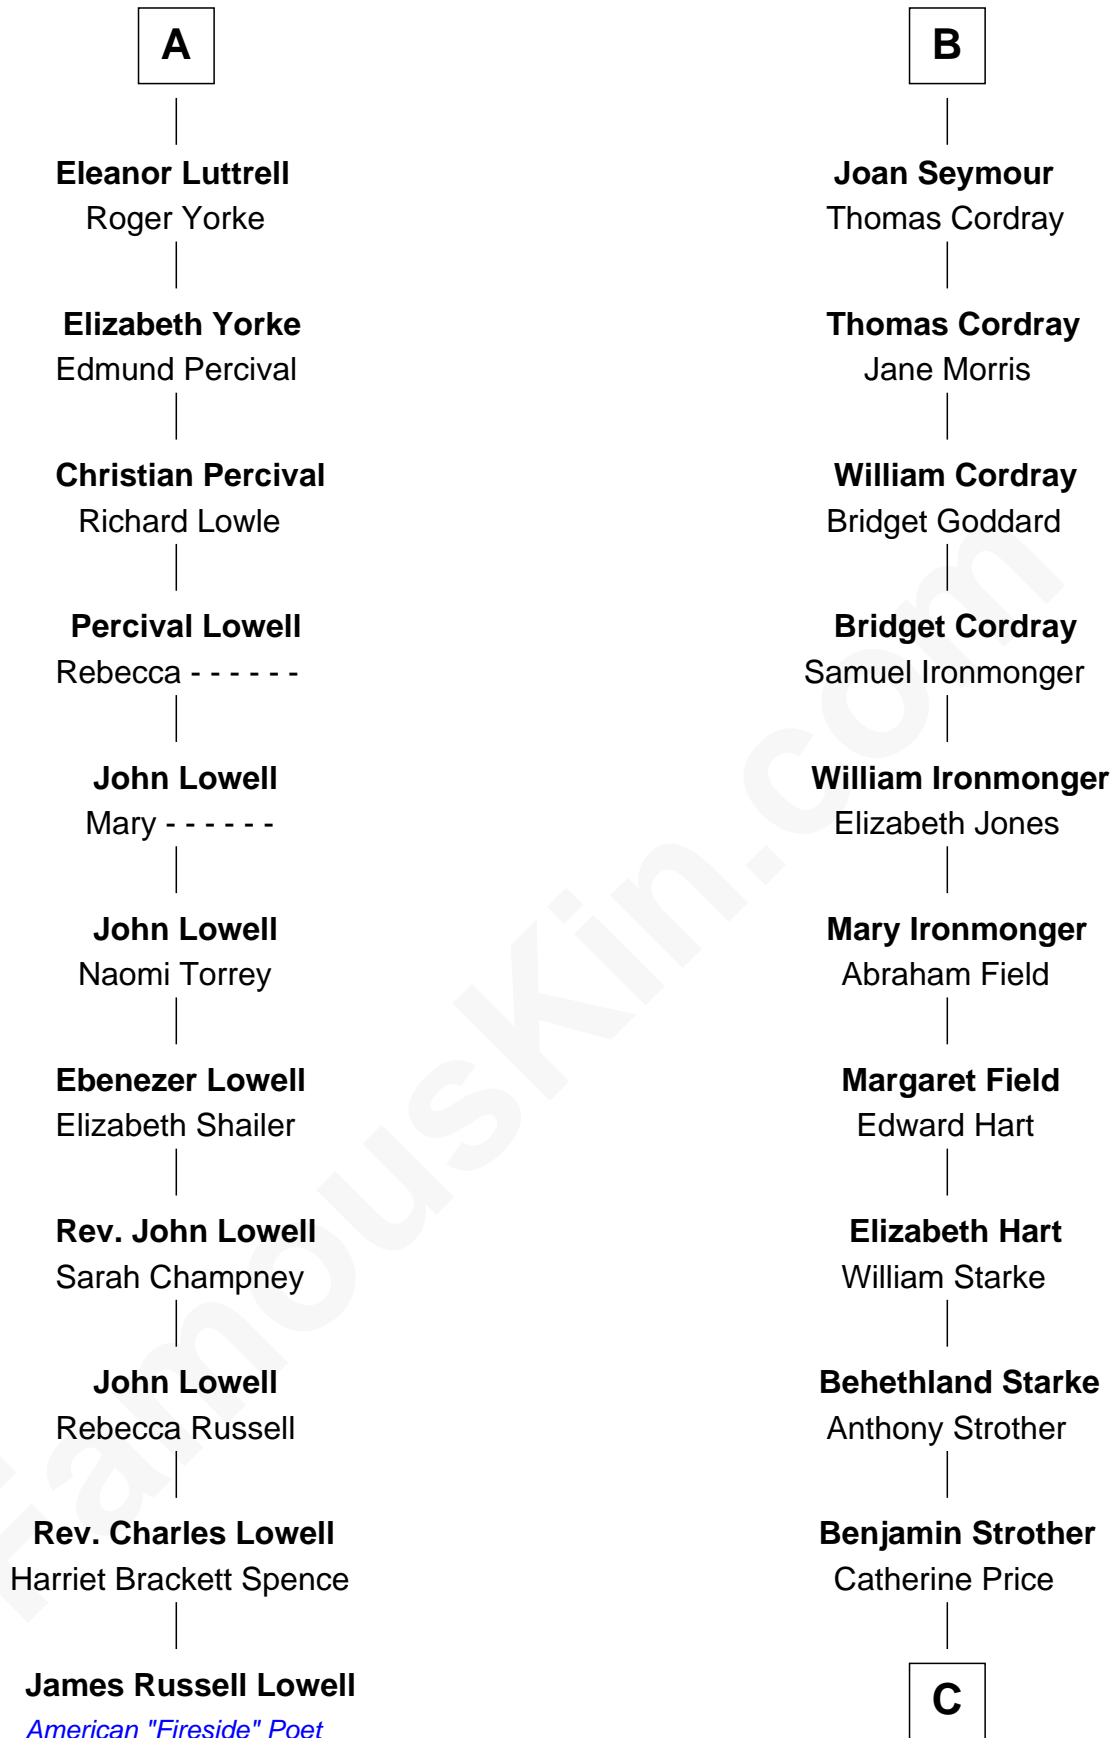

FamousKin.com
Relationship Chart of
James Russell Lowell
American "Fireside" Poet

17th cousin 4 times removed of
Randolph Scott
Movie Actor

C

—
Catherine Price Strother

Joseph Minor Crane

—
John William Crane

Margaret Ann Sadler

—
Joseph Minor Crane

Lavinia Lionberger

—
Lucy Lionberger Crane

George Grant Scott

—
Randolph Scott

Movie Actor

FamousKin.com