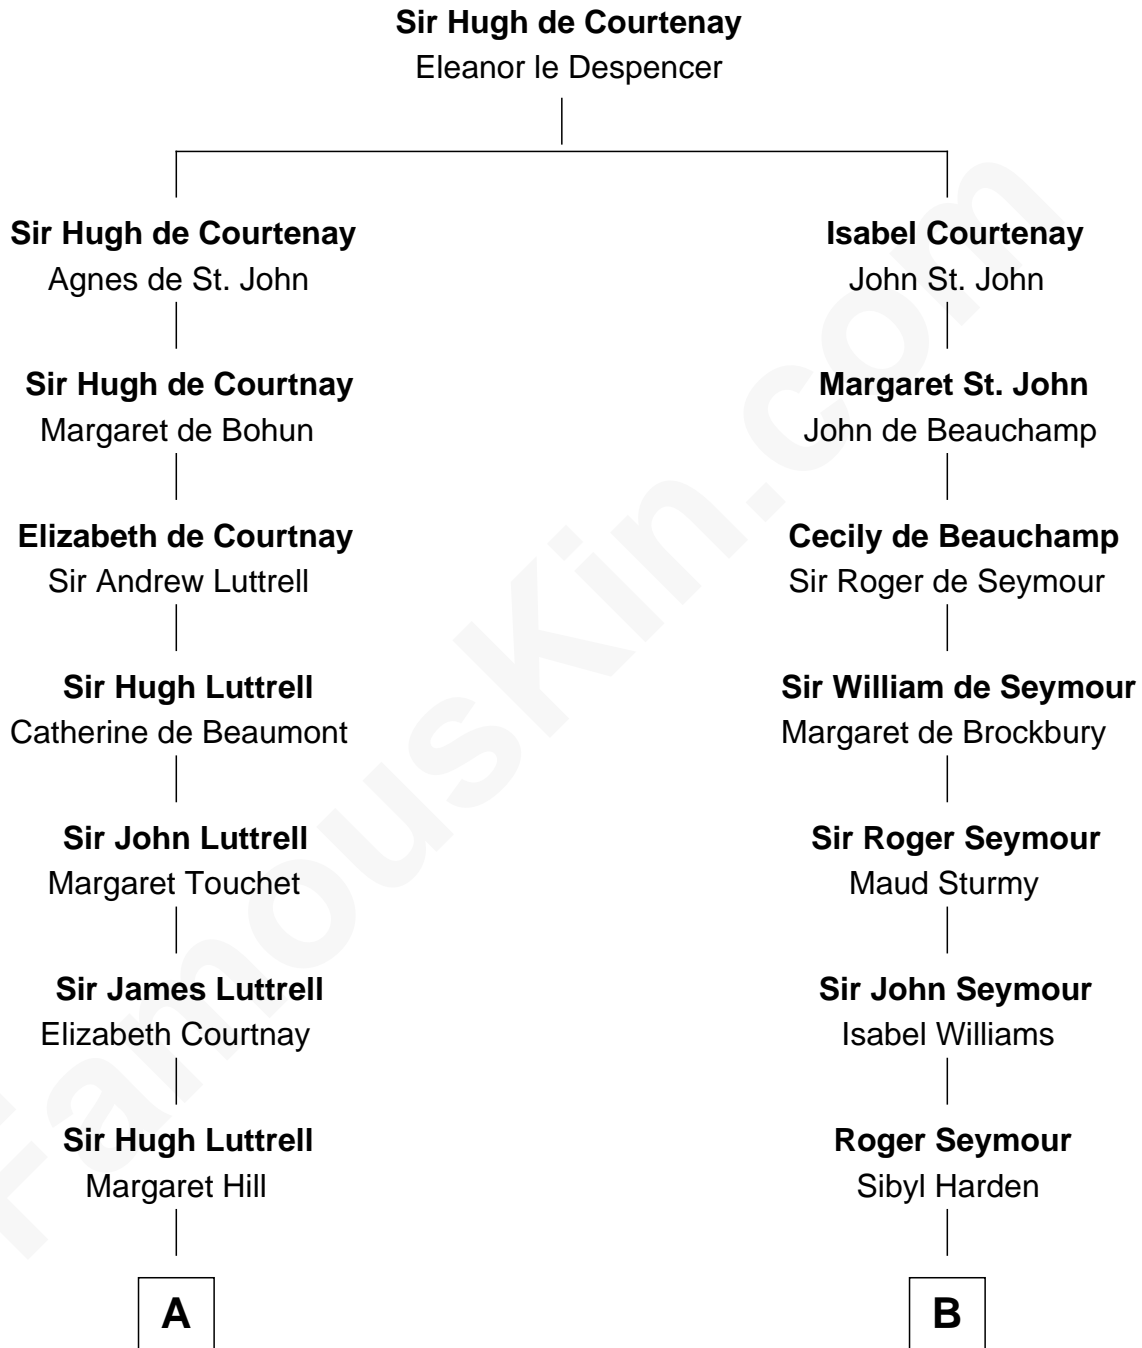

FamousKin.com
Relationship Chart of
James Russell Lowell
American "Fireside" Poet

17th cousin 4 times removed of
Randolph Scott
Movie Actor

C

—
Catherine Price Strother

Joseph Minor Crane

—
John William Crane

Margaret Ann Sadler

—
Joseph Minor Crane

Lavinia Lionberger

—
Lucy Lionberger Crane

George Grant Scott

—
Randolph Scott

Movie Actor

FamousKin.com