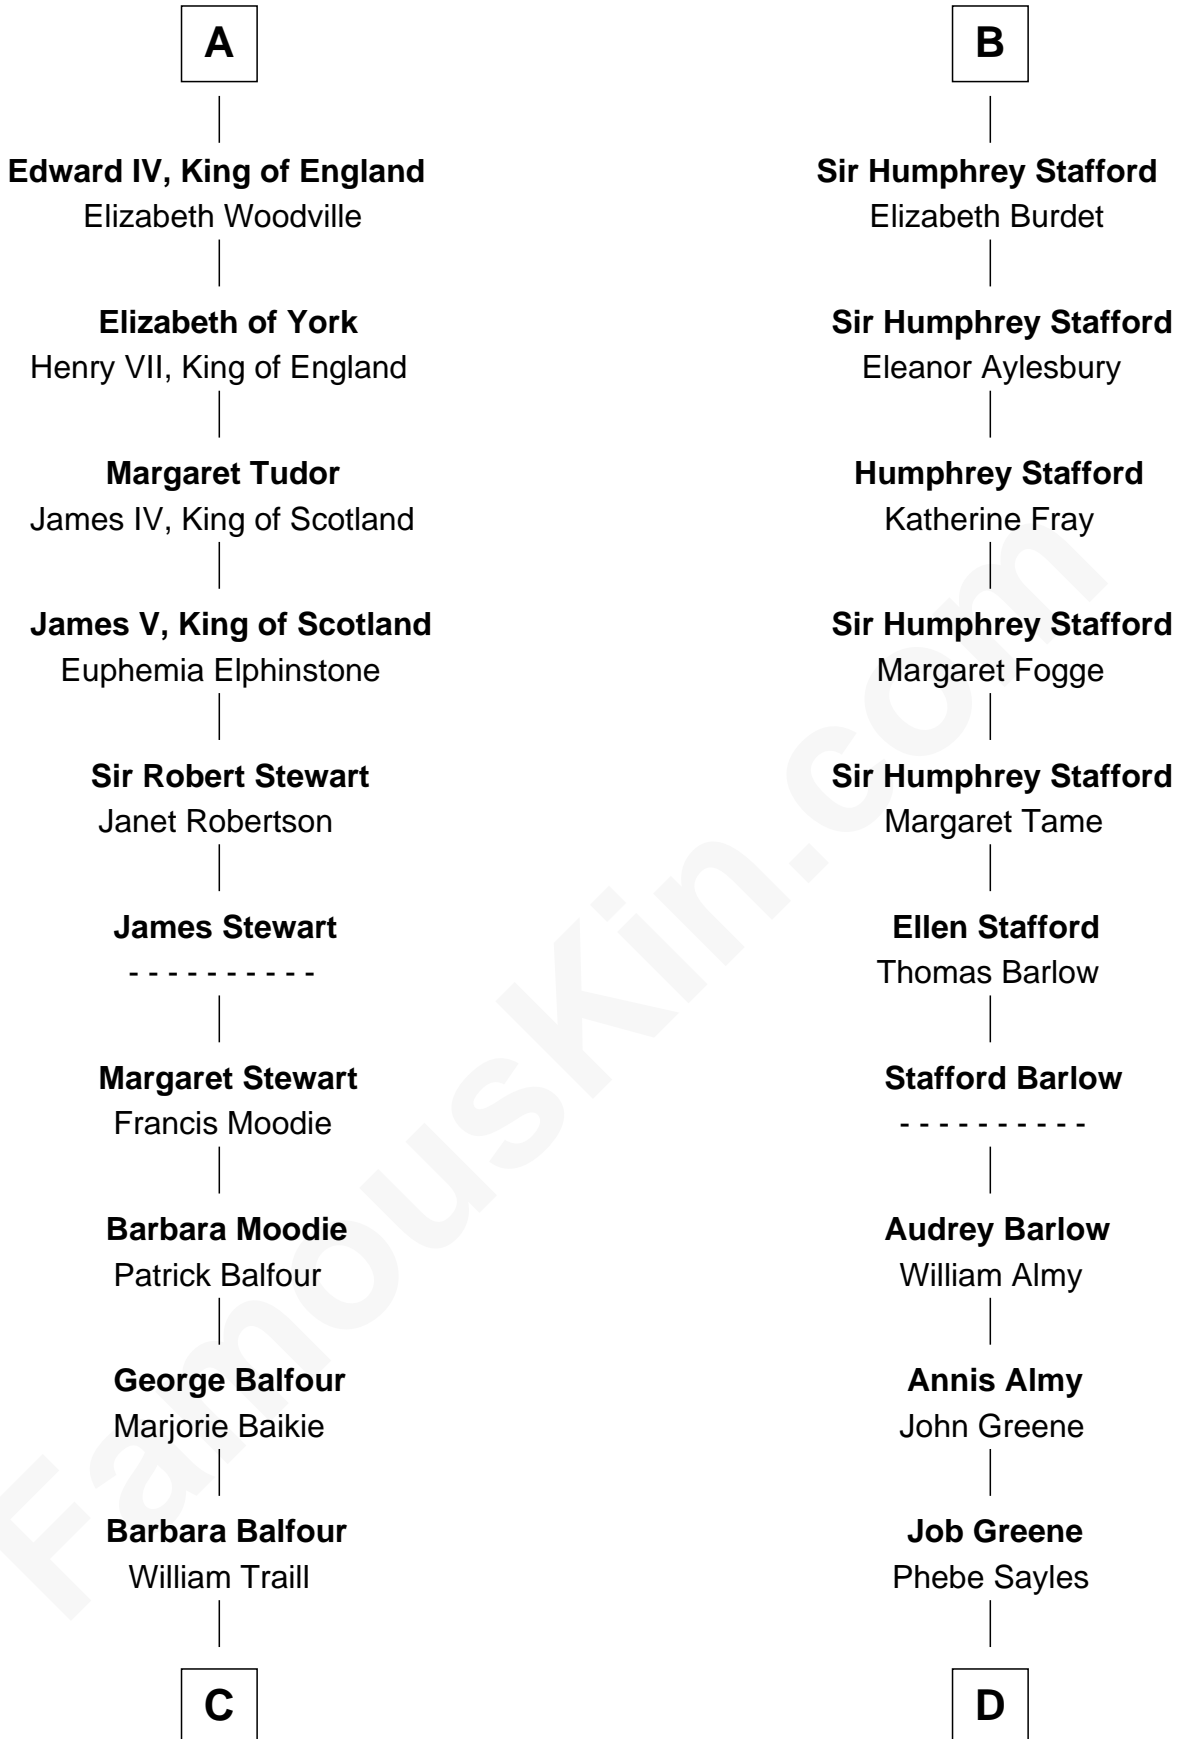

# FamousKin.com Relationship Chart of

**James Russell Lowell**

American "Fireside" Poet

21st cousin of

**Julia (Ward) Howe**

Author of "The Battle Hymn of the Republic"

**C**

**William Traill**

Isabel Fea

**Robert Traill**

Mary Whipple

**Mary Whipple Traill**

Keith Spence

**Harriet Brackett Spence**

Rev. Charles Lowell

**James Russell Lowell**