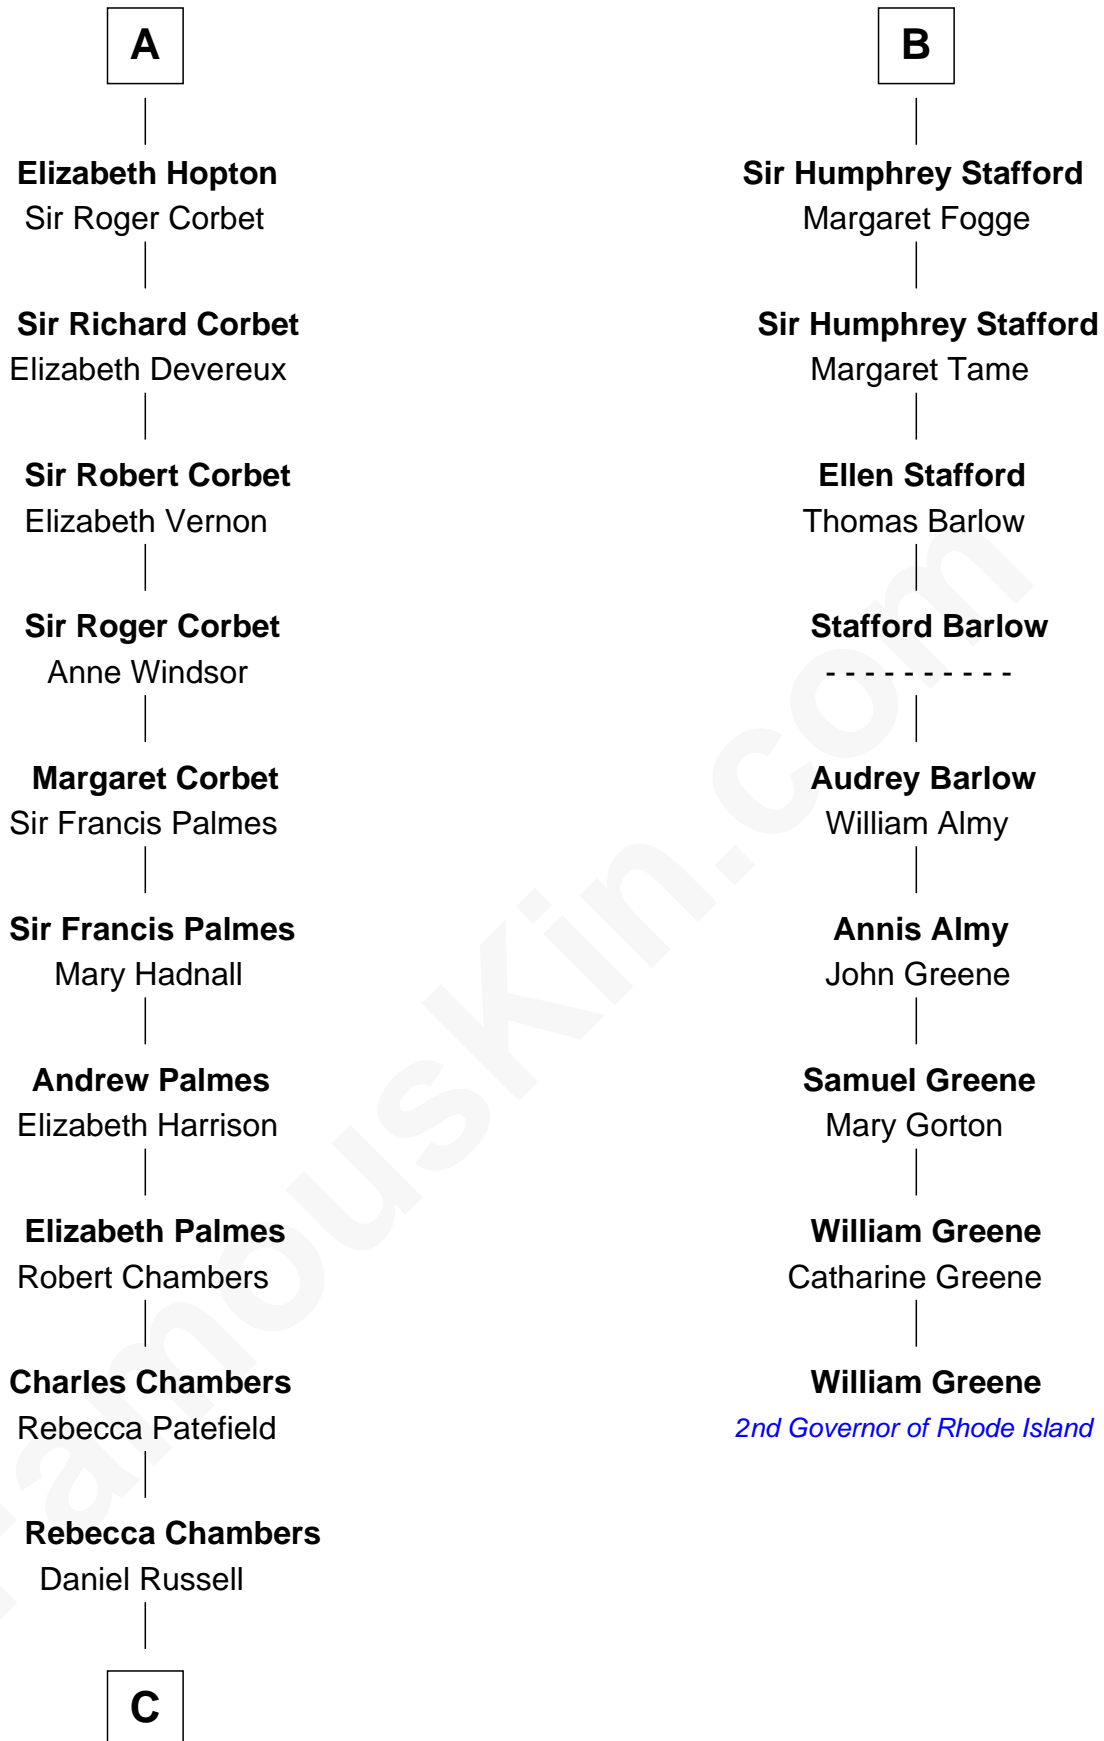

FamousKin.com

Relationship Chart of

James Russell Lowell

American "Fireside" Poet

15th cousin 5 times removed of

William Greene
2nd Governor of Rhode Island

C

—
James Russell
Katharine Graves