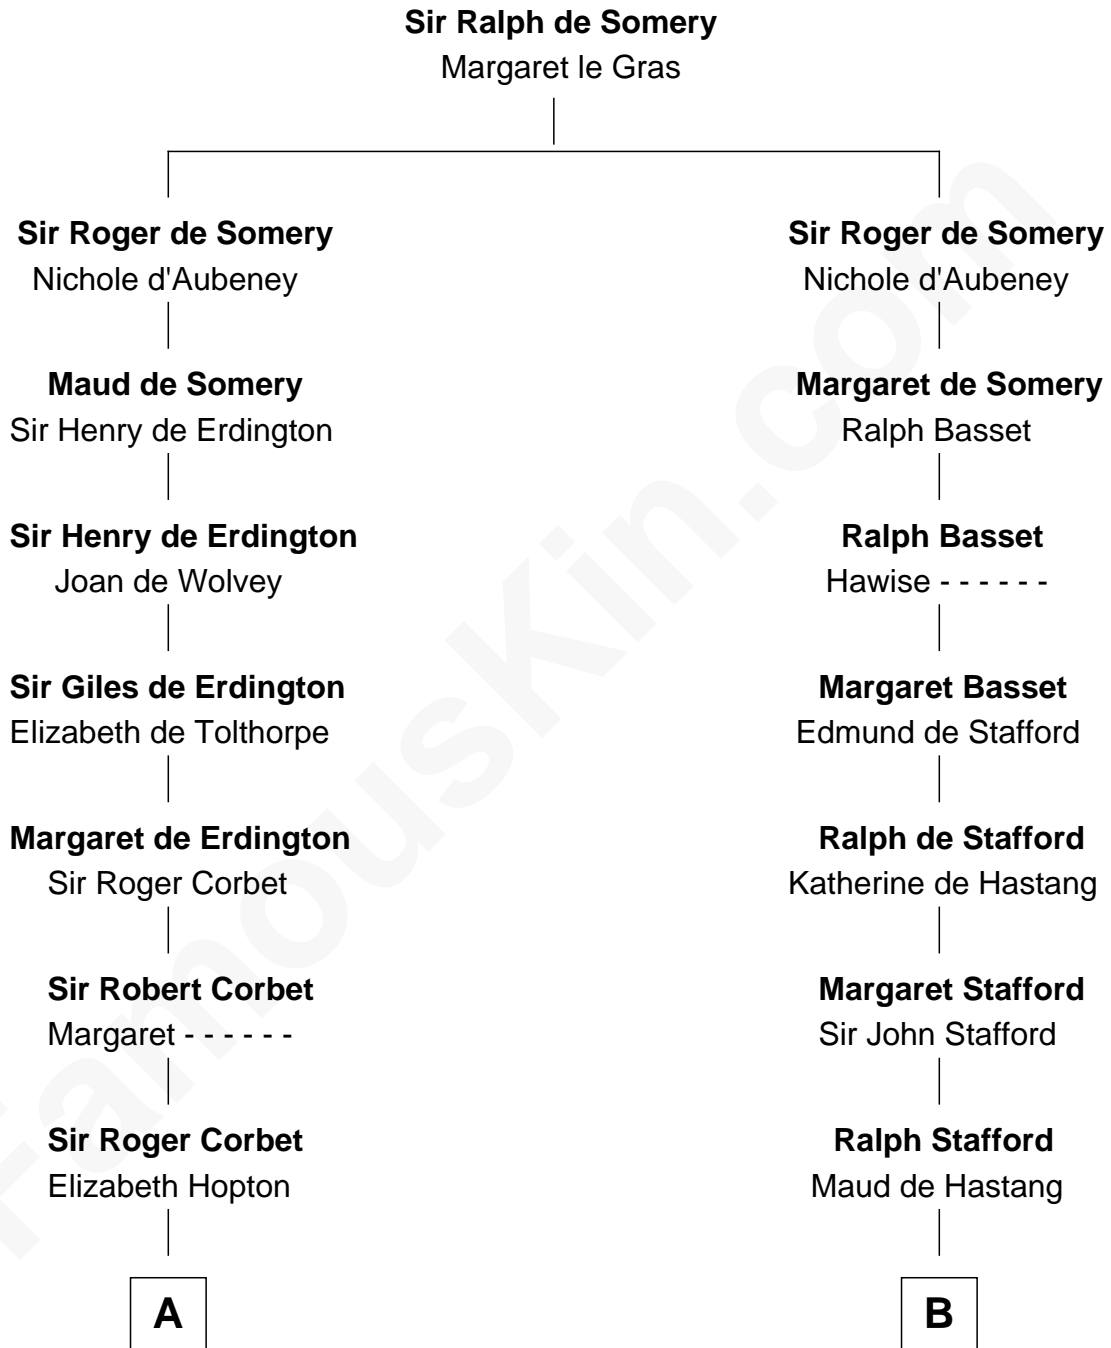

FamousKin.com
Relationship Chart of
James Russell Lowell
American "Fireside" Poet

18th cousin 1 time removed of
William Greene
2nd Governor of Rhode Island

C

Rebecca Russell

John Lowell

Rev. Charles Lowell
Harriet Brackett Spence