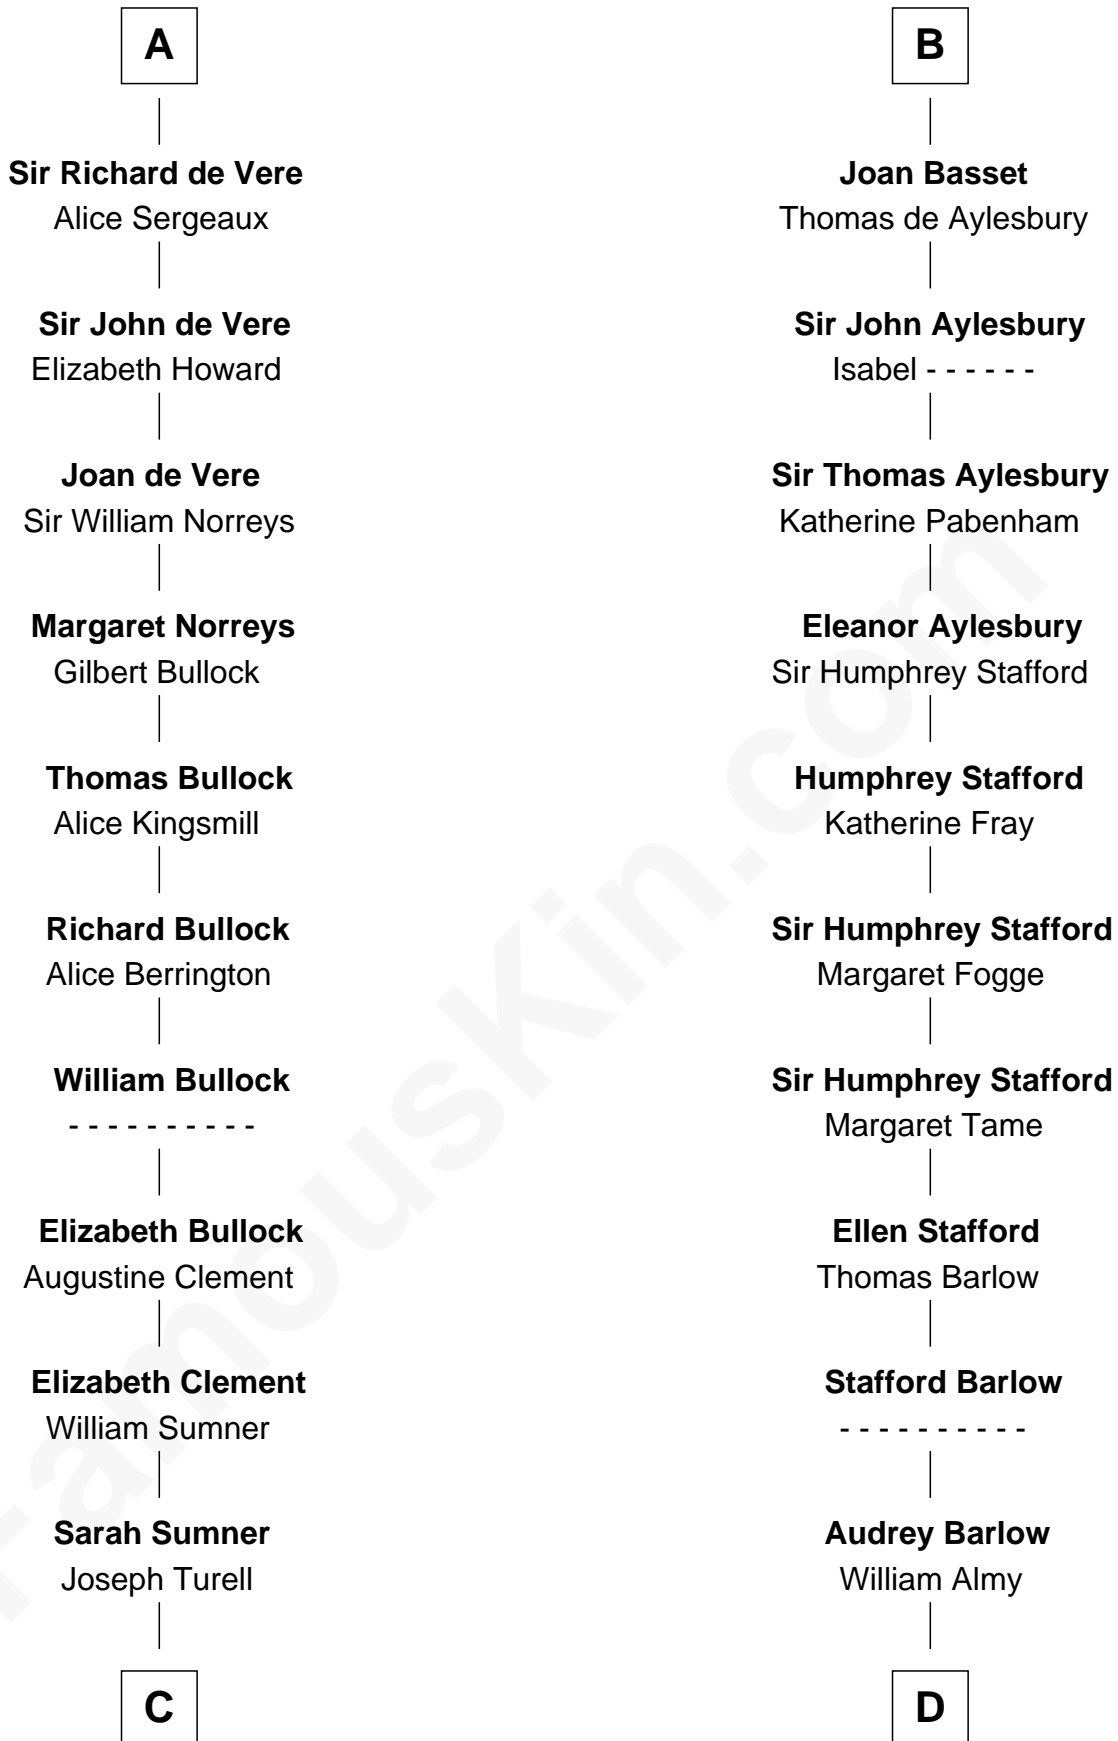

FamousKin.com
Relationship Chart of
James Russell Lowell
American "Fireside" Poet

20th cousin 1 time removed of
William Greene
2nd Governor of Rhode Island

C

Sarah Turell
Noah Champney

Sarah Champney
Rev. John Lowell