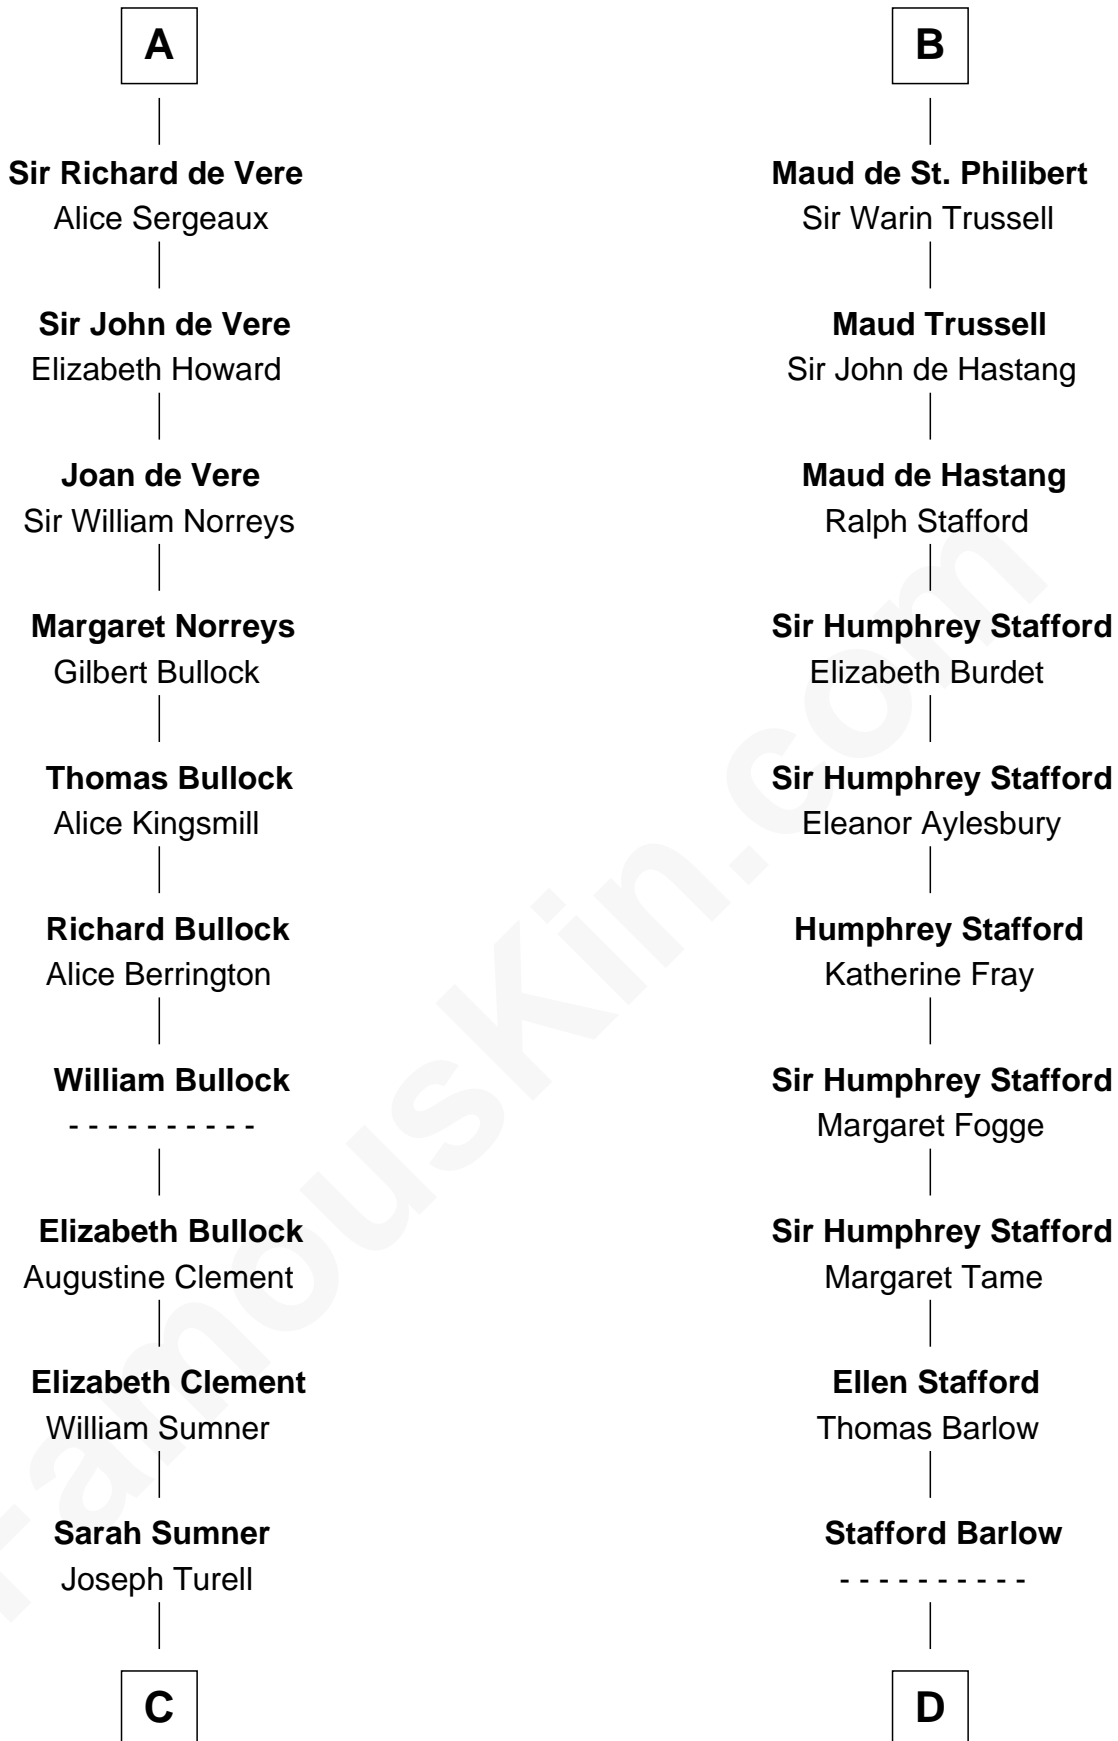

# FamousKin.com Relationship Chart of

**James Russell Lowell**

*American "Fireside" Poet*

21st cousin of

**William Greene**

*2nd Governor of Rhode Island*

**C**

**Sarah Turell**  
Noah Champney