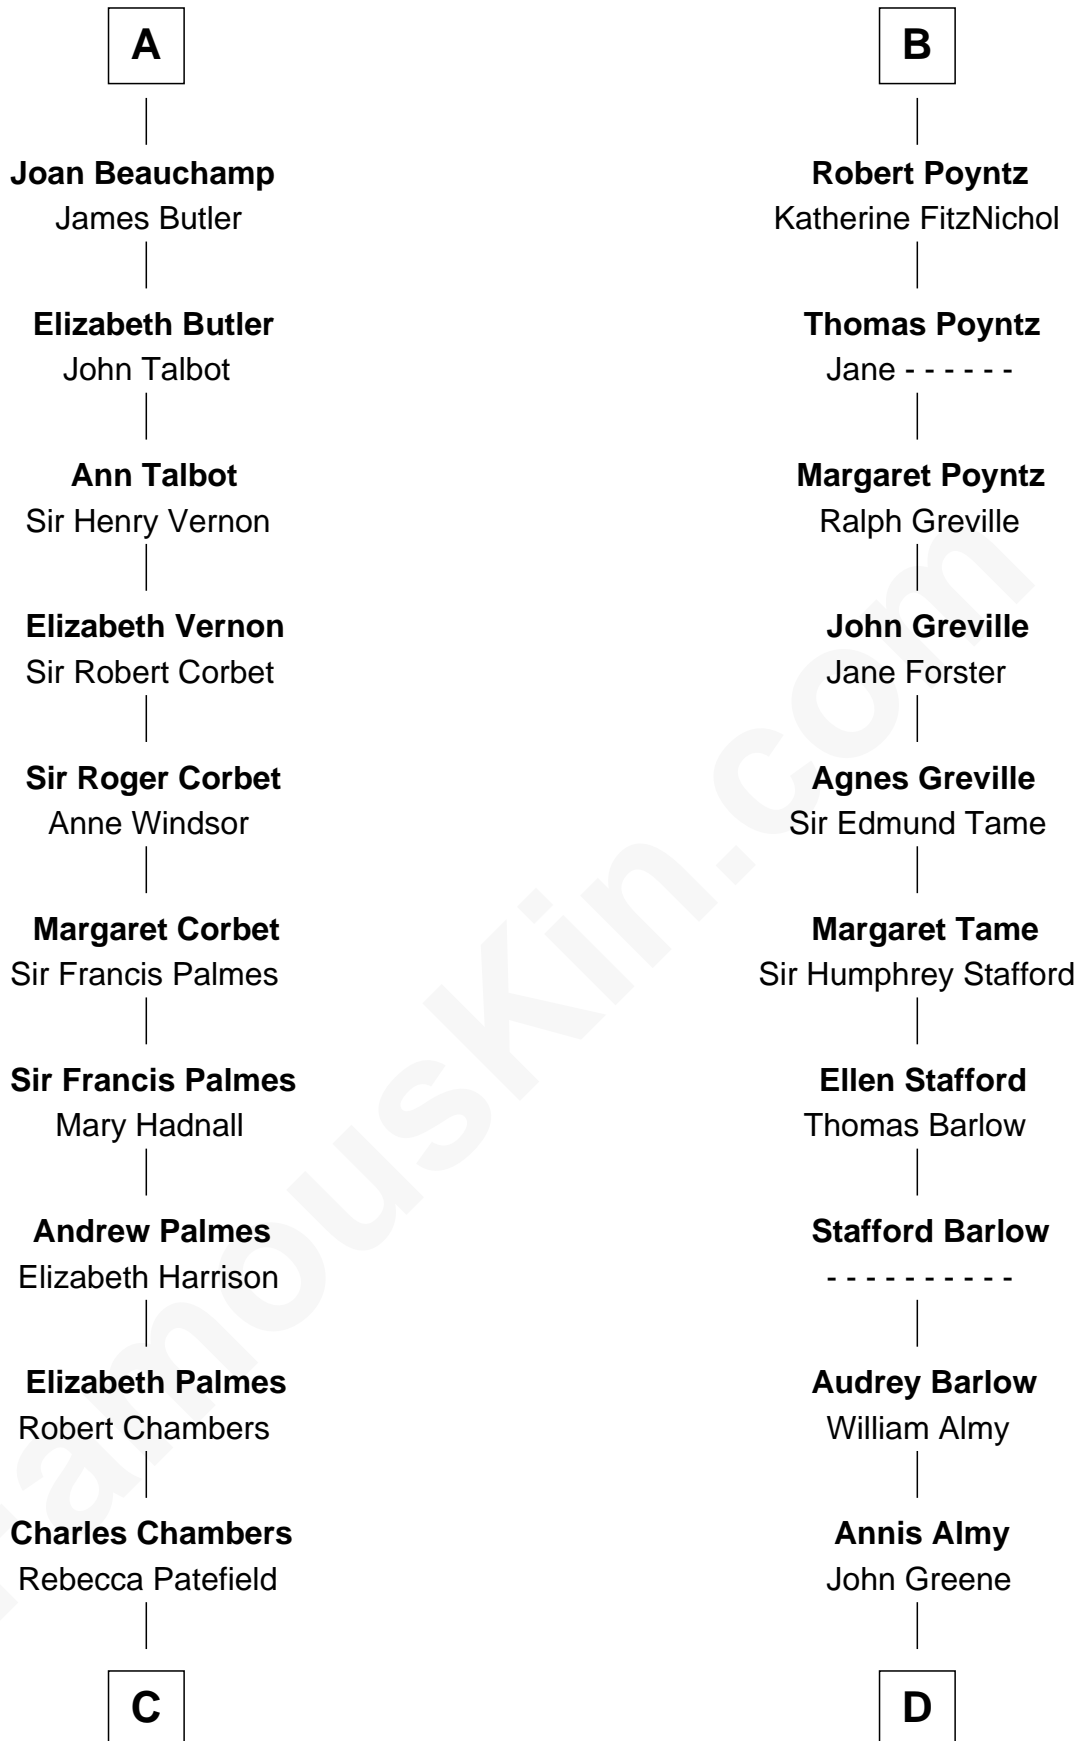

## Relationship Chart of

### James Russell Lowell

American "Fireside" Poet

19th cousin 2 times removed of

**William Greene**  
2nd Governor of Rhode Island

**C**

**Rebecca Chambers**

Daniel Russell

**James Russell**