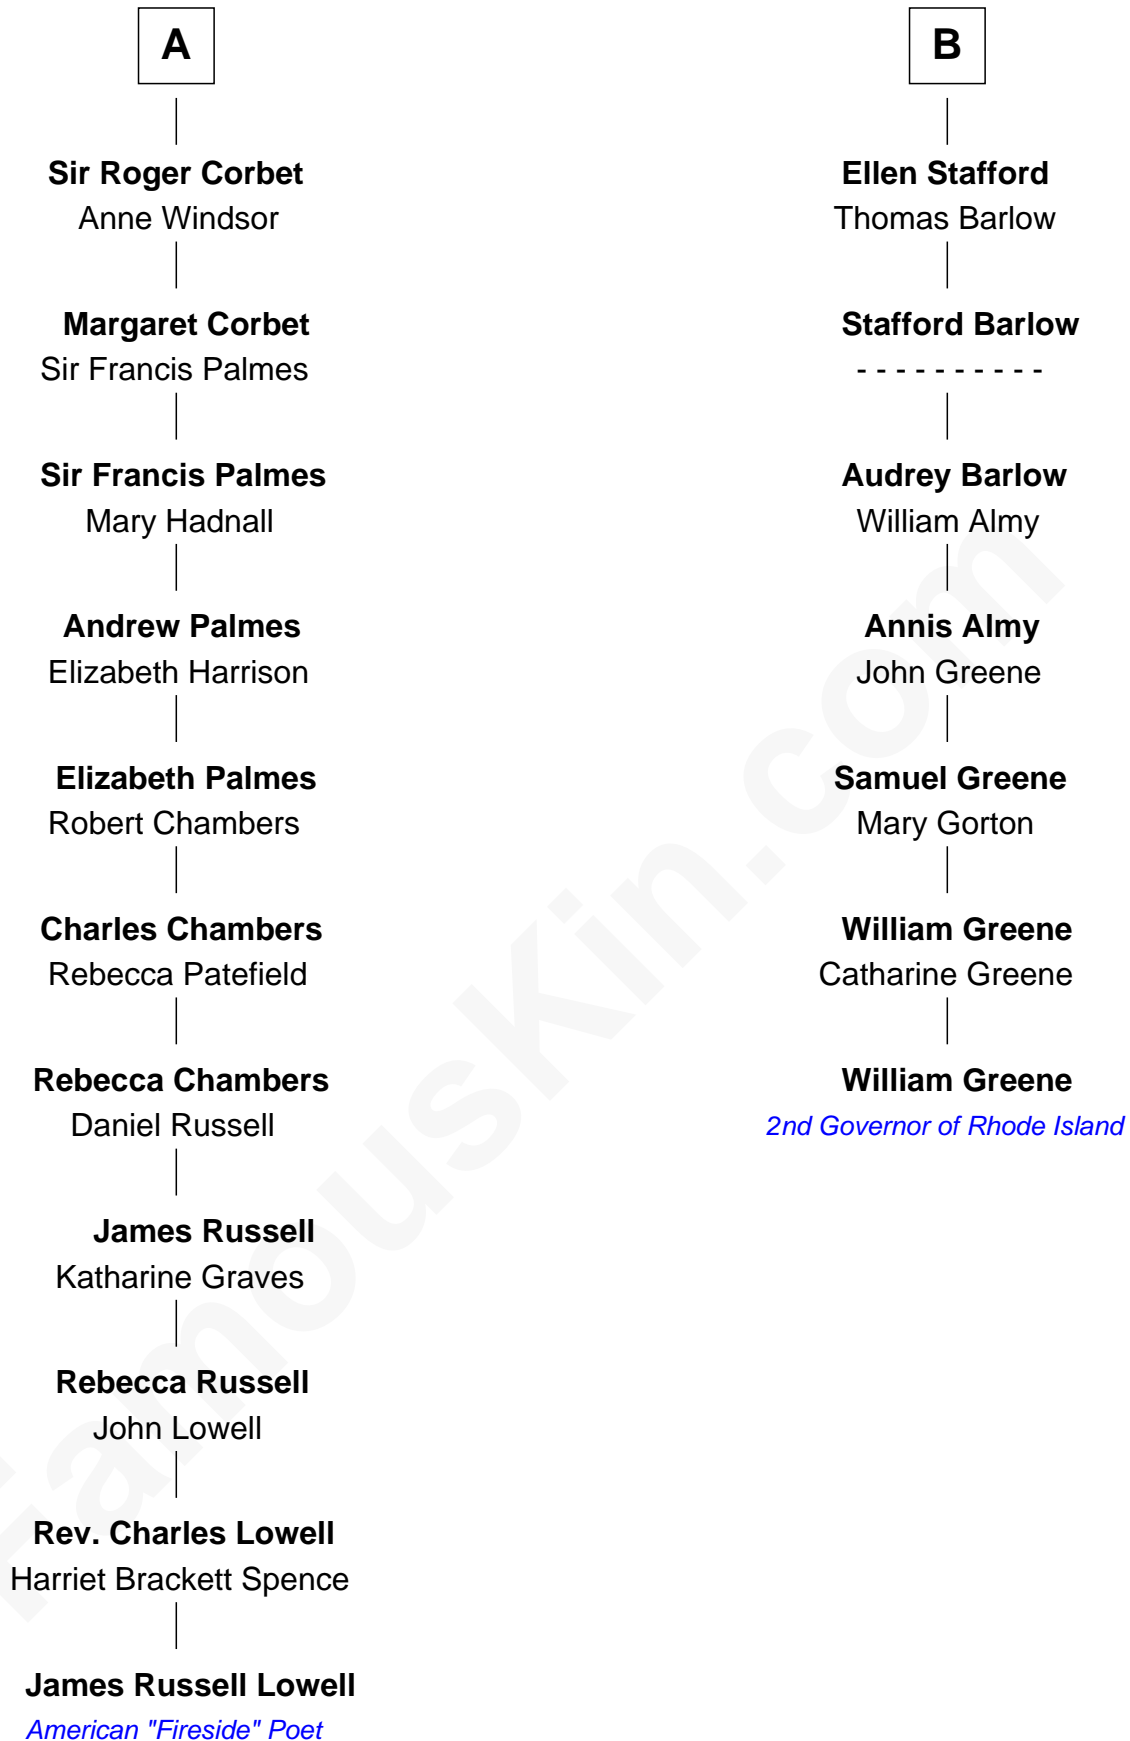

FamousKin.com
Relationship Chart of
James Russell Lowell
American "Fireside" Poet

13th cousin 4 times removed of
William Greene
2nd Governor of Rhode Island

William Greene photo by [Sarnold17](#) (CC BY-SA 3.0)