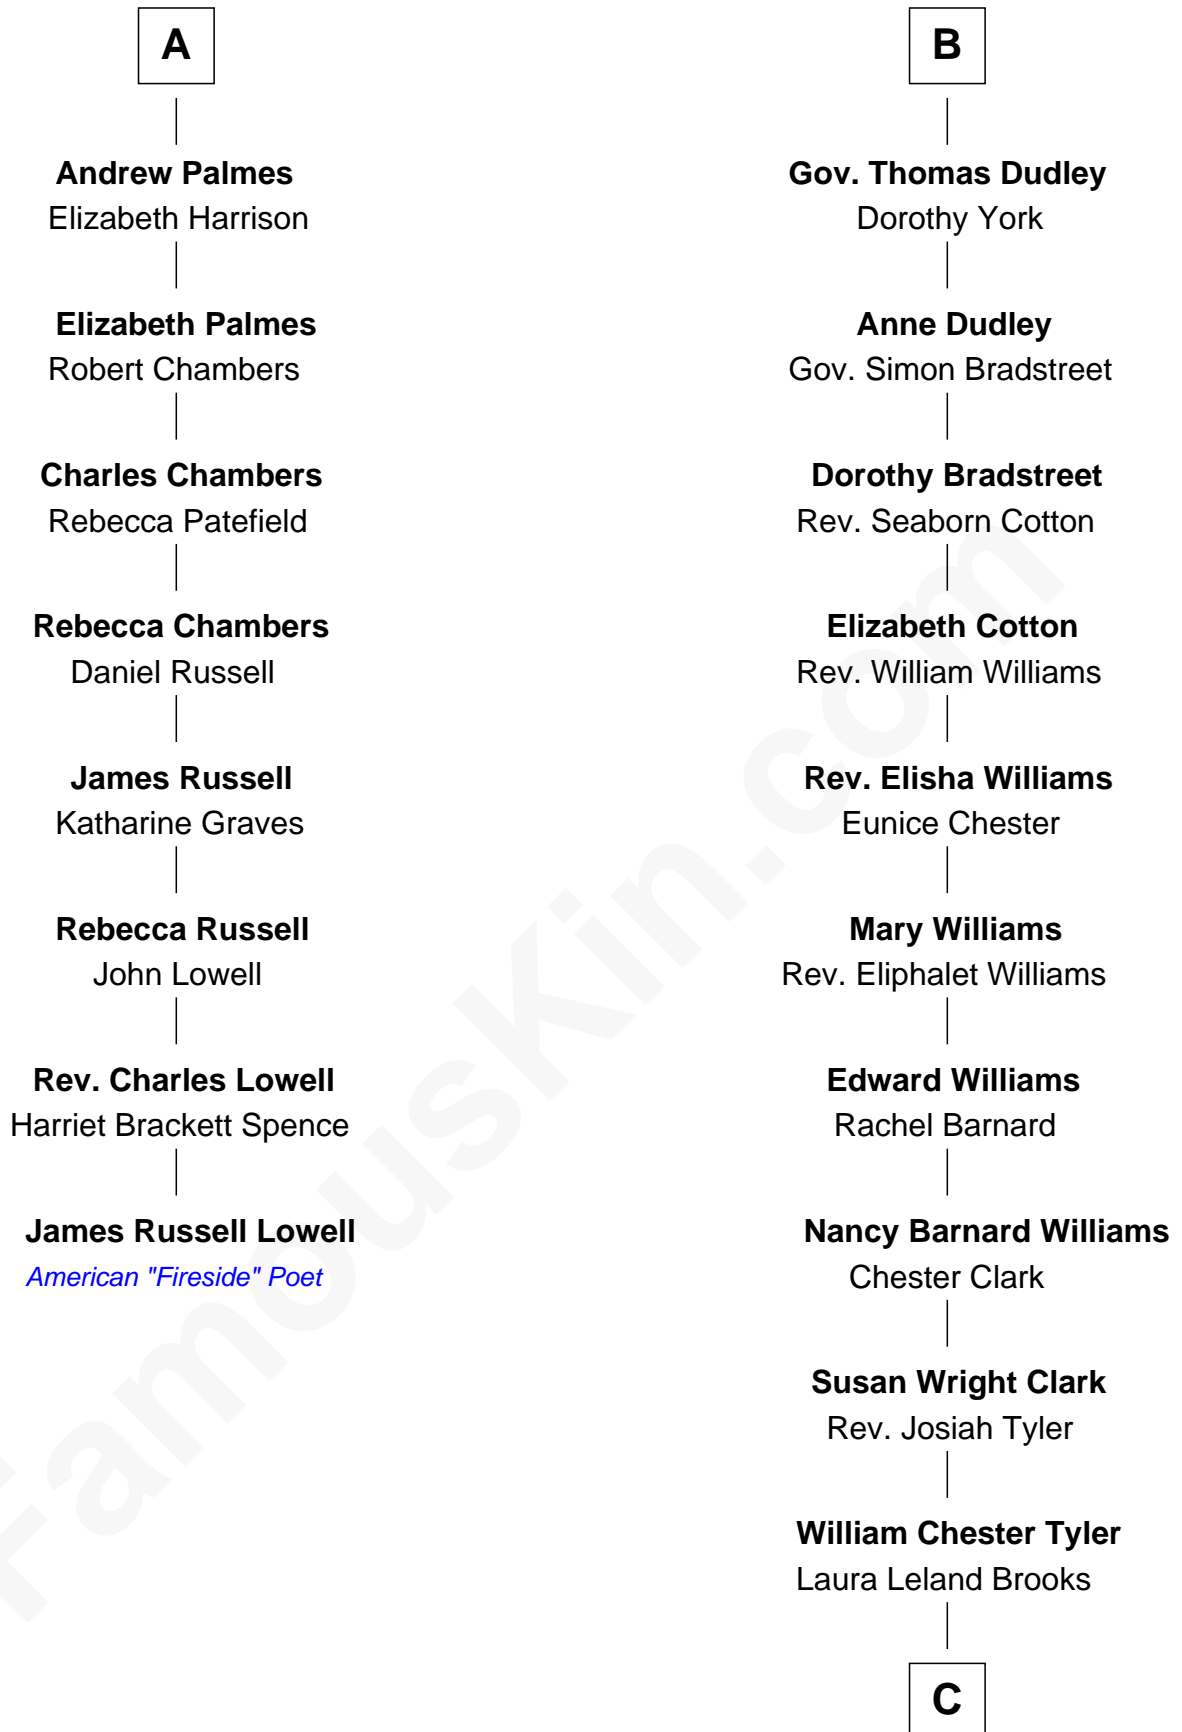

FamousKin.com

Relationship Chart of

James Russell Lowell

American "Fireside" Poet

14th cousin 6 times removed of

Kate Upton

Sports Illustrated Swimsuit Cover Model

C

—
Margaret Hastings Tyler

Charles Henry Vial

—
Elizabeth Brooks Vial

Stephen Edward Upton

—
Jefferson Matthew Upton

Shelley Fawn Davis

—
Kate Upton

Model and Actress