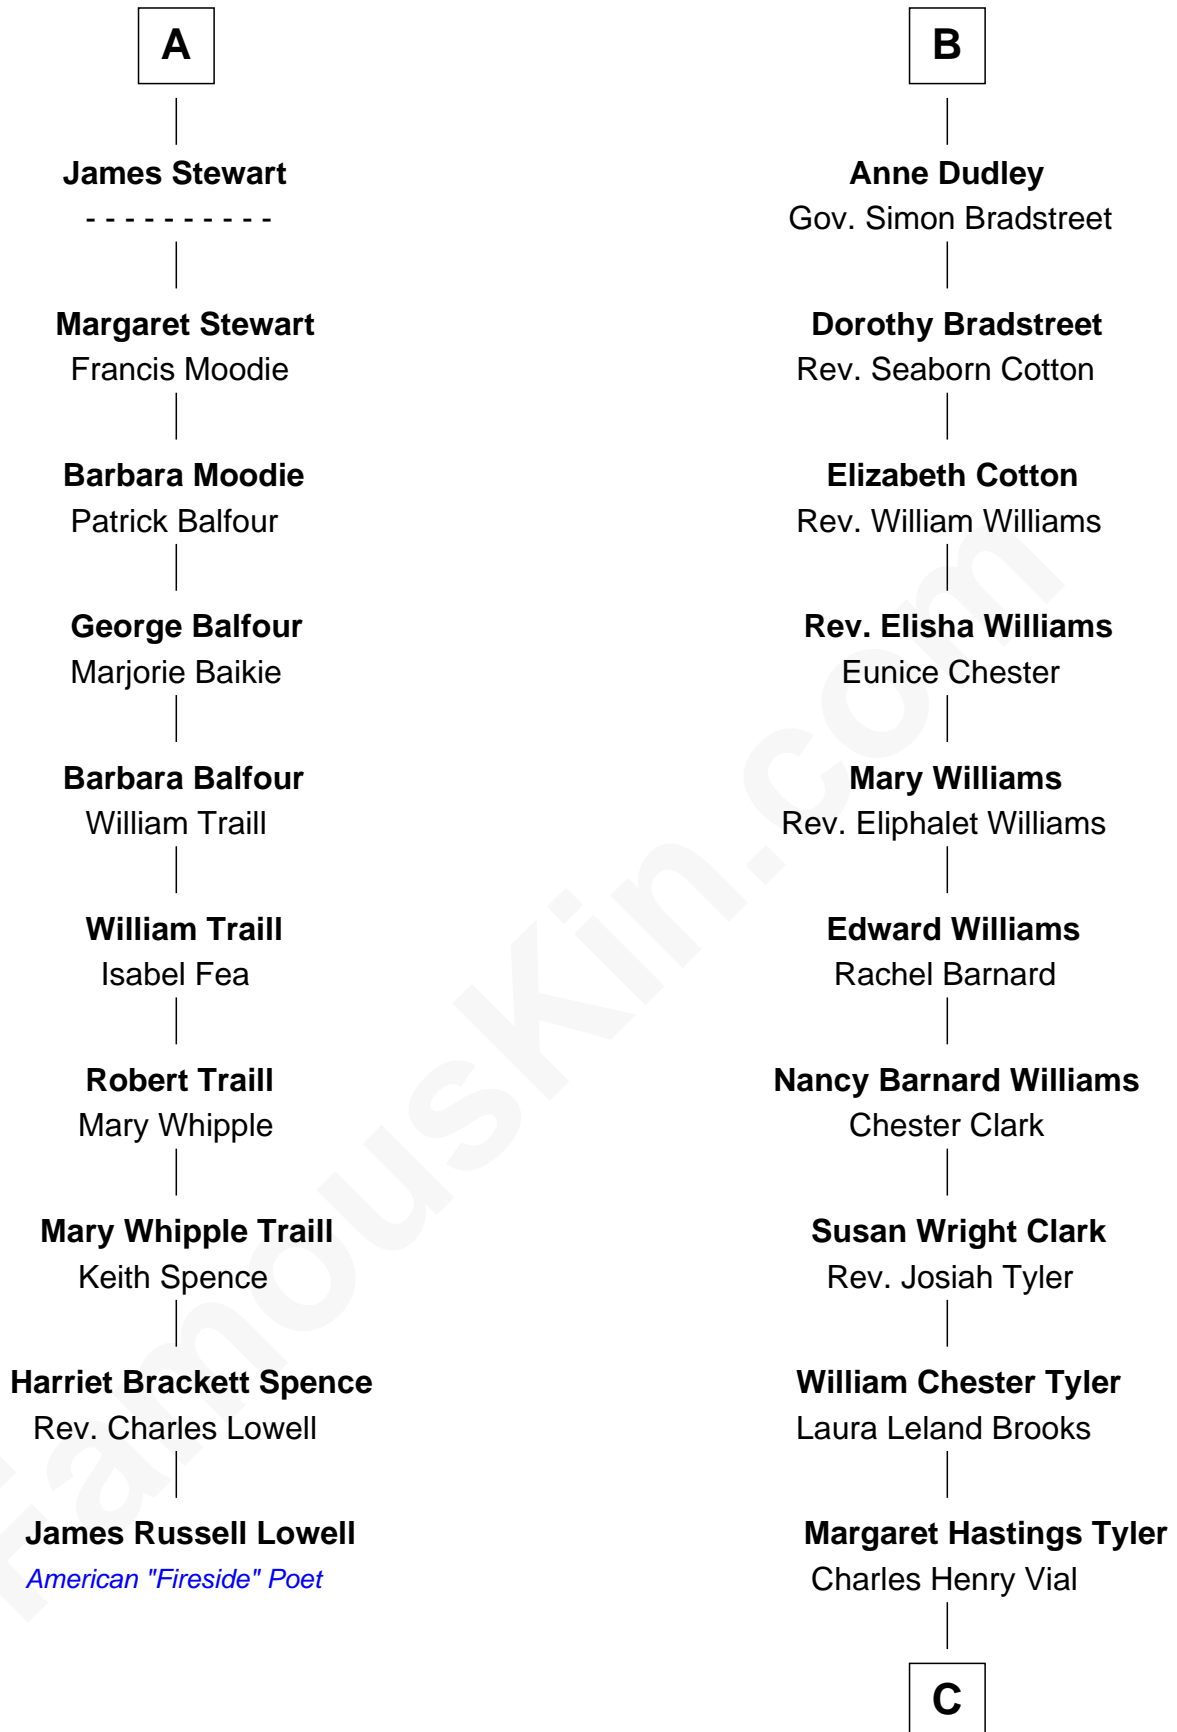

## Relationship Chart of

### James Russell Lowell

American "Fireside" Poet

16th cousin 3 times removed of

**Kate Upton**

Sports Illustrated Swimsuit Cover Model

**C**

**Elizabeth Brooks Vial**  
Stephen Edward Upton

**Jefferson Matthew Upton**  
Shelley Fawn Davis