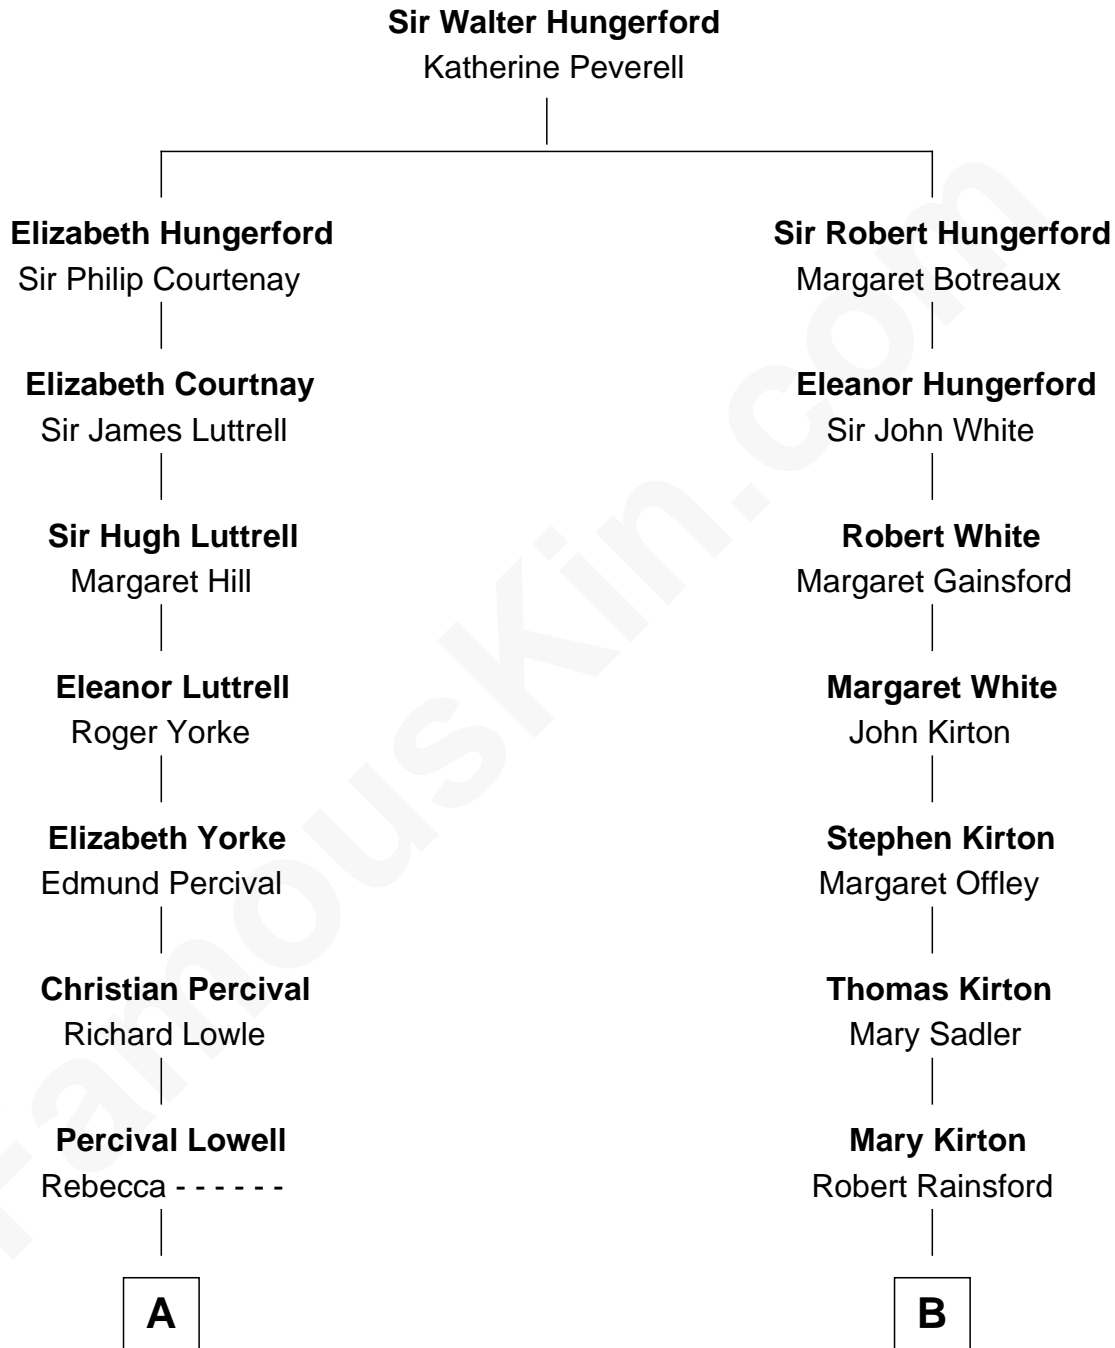

FamousKin.com
Relationship Chart of
James Russell Lowell
American "Fireside" Poet

13th cousin 6 times removed of

Johnny Carson
TV Host - "The Tonight Show"

C

Christopher N. Carson

Ella Bernice Hardy

Homer Lloyd Carson

Ruth E. Hook

Johnny Carson

TV Host - "The Tonight Show"

FamousKin.com