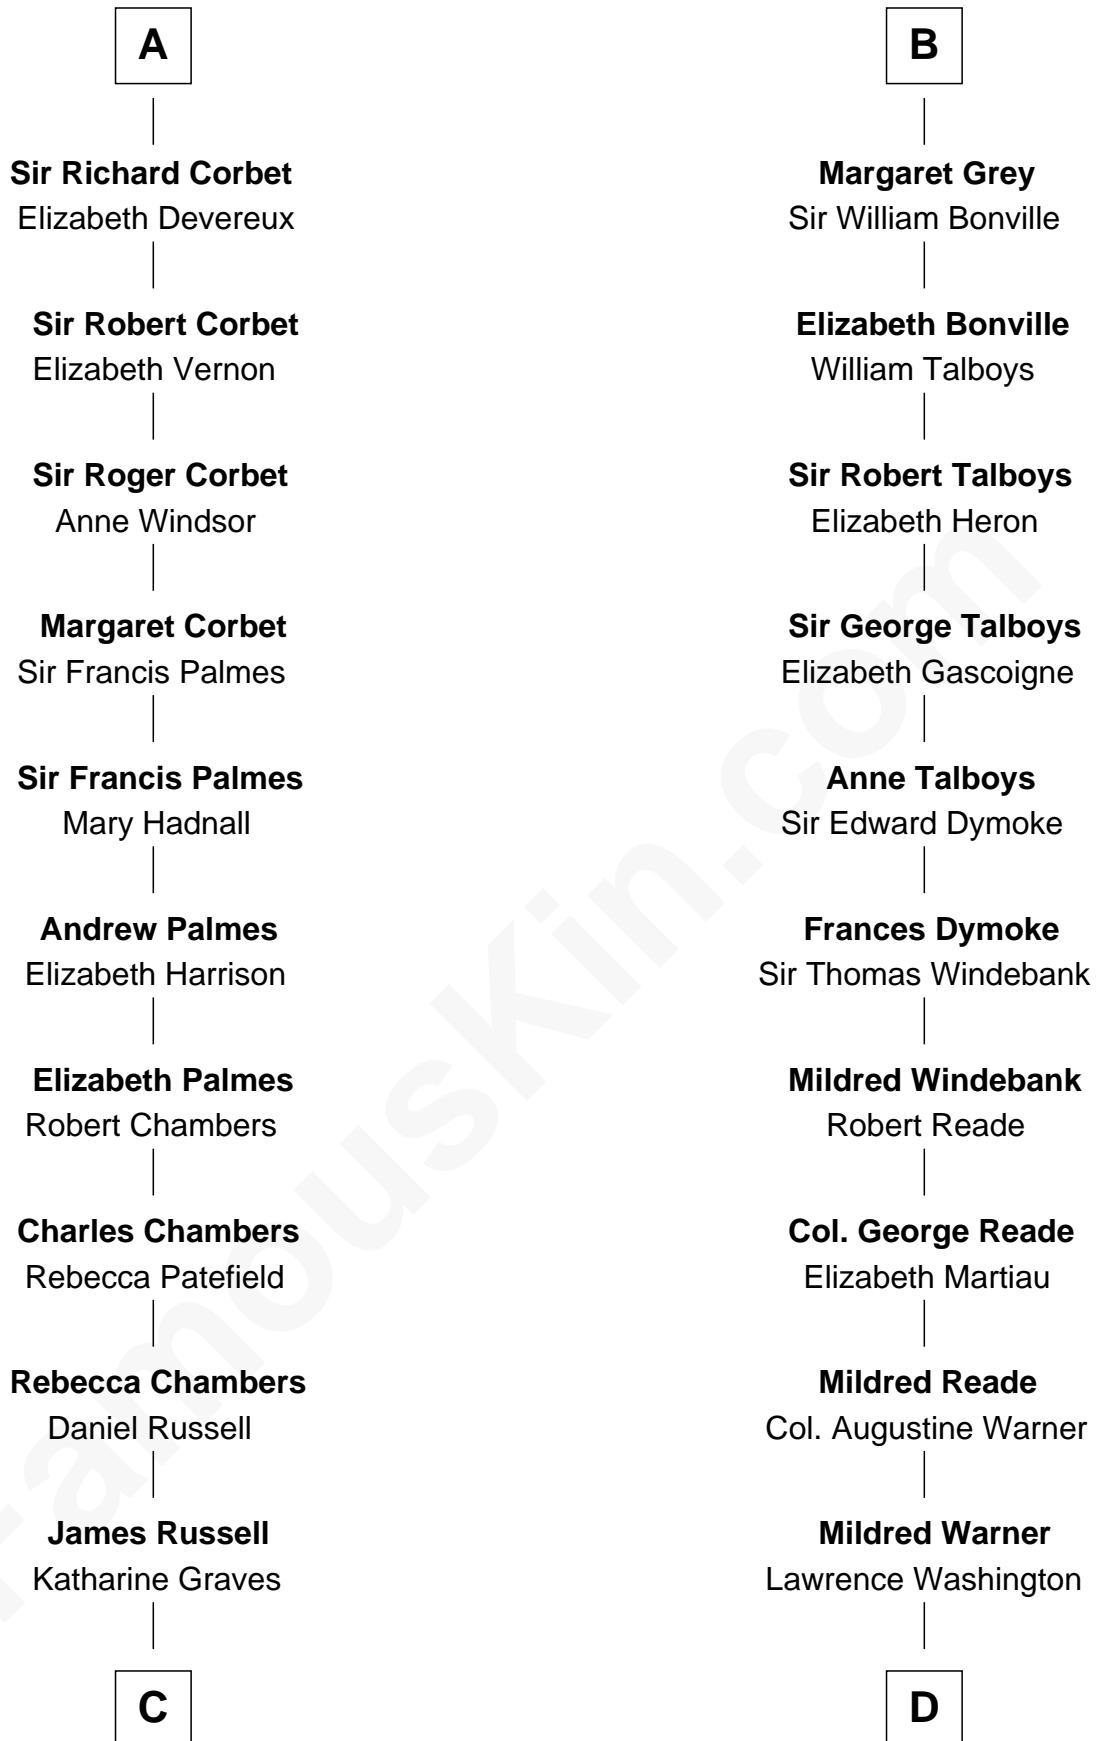

FamousKin.com Relationship Chart of

James Russell Lowell

American "Fireside" Poet

18th cousin 1 time removed of

George Washington

1st U.S. President

William d'Aubenev

Mabel of Chester

Sir Roger de Somery

Margaret de Somery

Ralph Basset

Ralph Basset

Hawise - - - - -

Margaret Basset

Edmund de Stafford

Ralph de Stafford

Margaret de Audley

Beatrice de Stafford

Thomas de Ros

Margaret de Ros

Sir Reynold Grey

B

C

Rebecca Russell