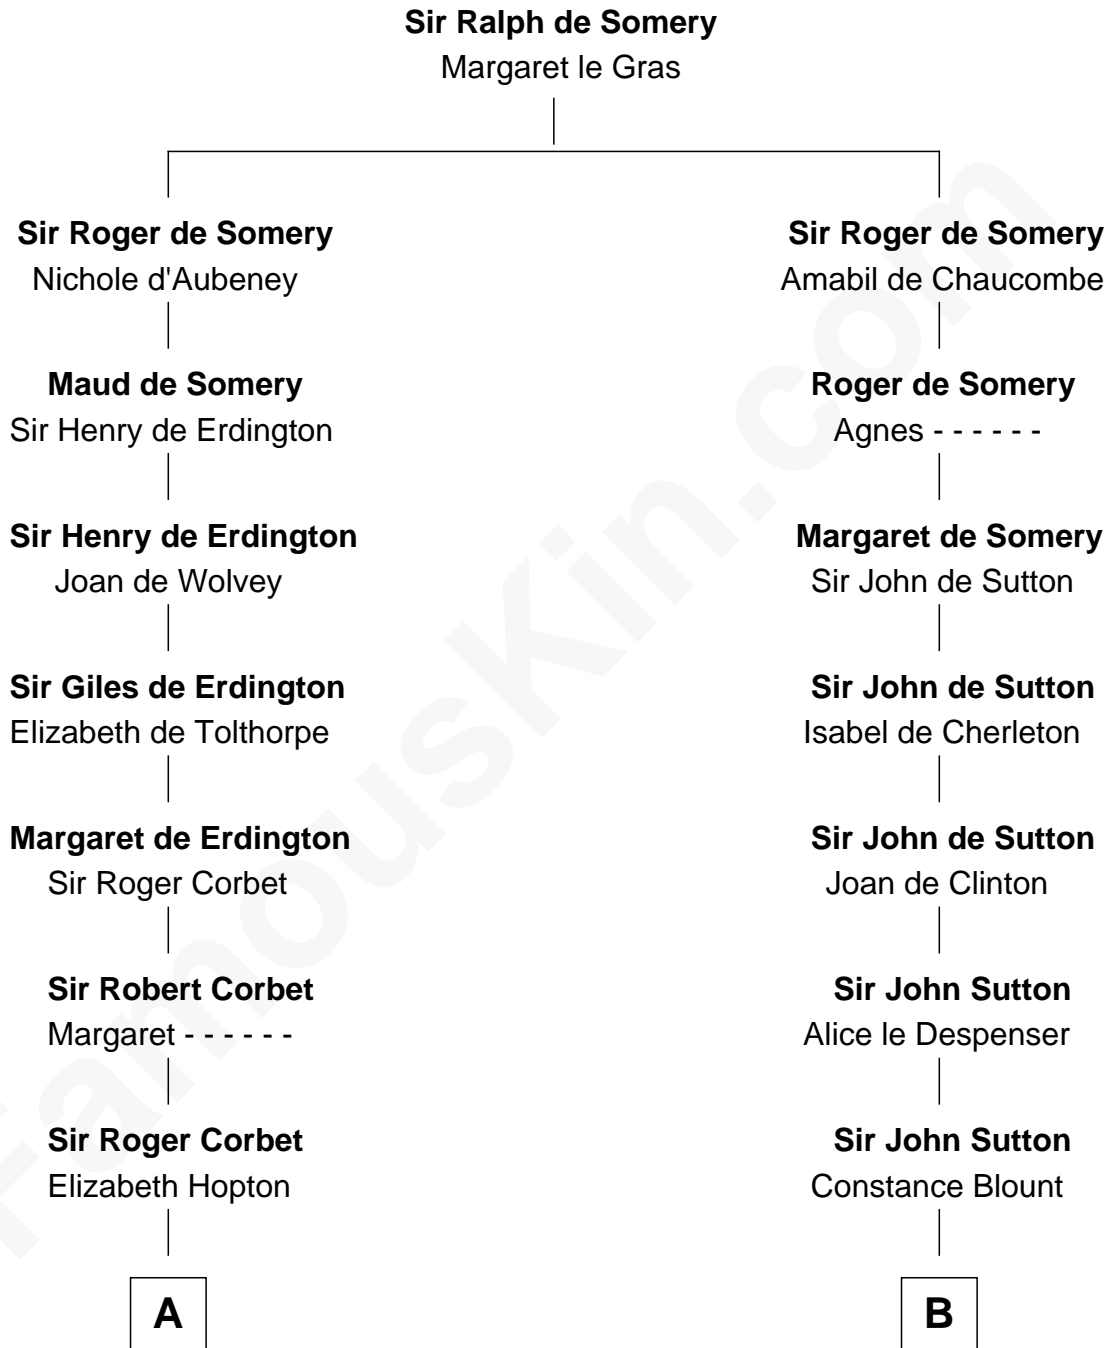

**FamousKin.com**  
**Relationship Chart of**  
**James Russell Lowell**  
*American "Fireside" Poet*

**17th cousin 2 times removed of**  
**George Washington**  
*1st U.S. President*

**C**

—  
**Rebecca Russell**