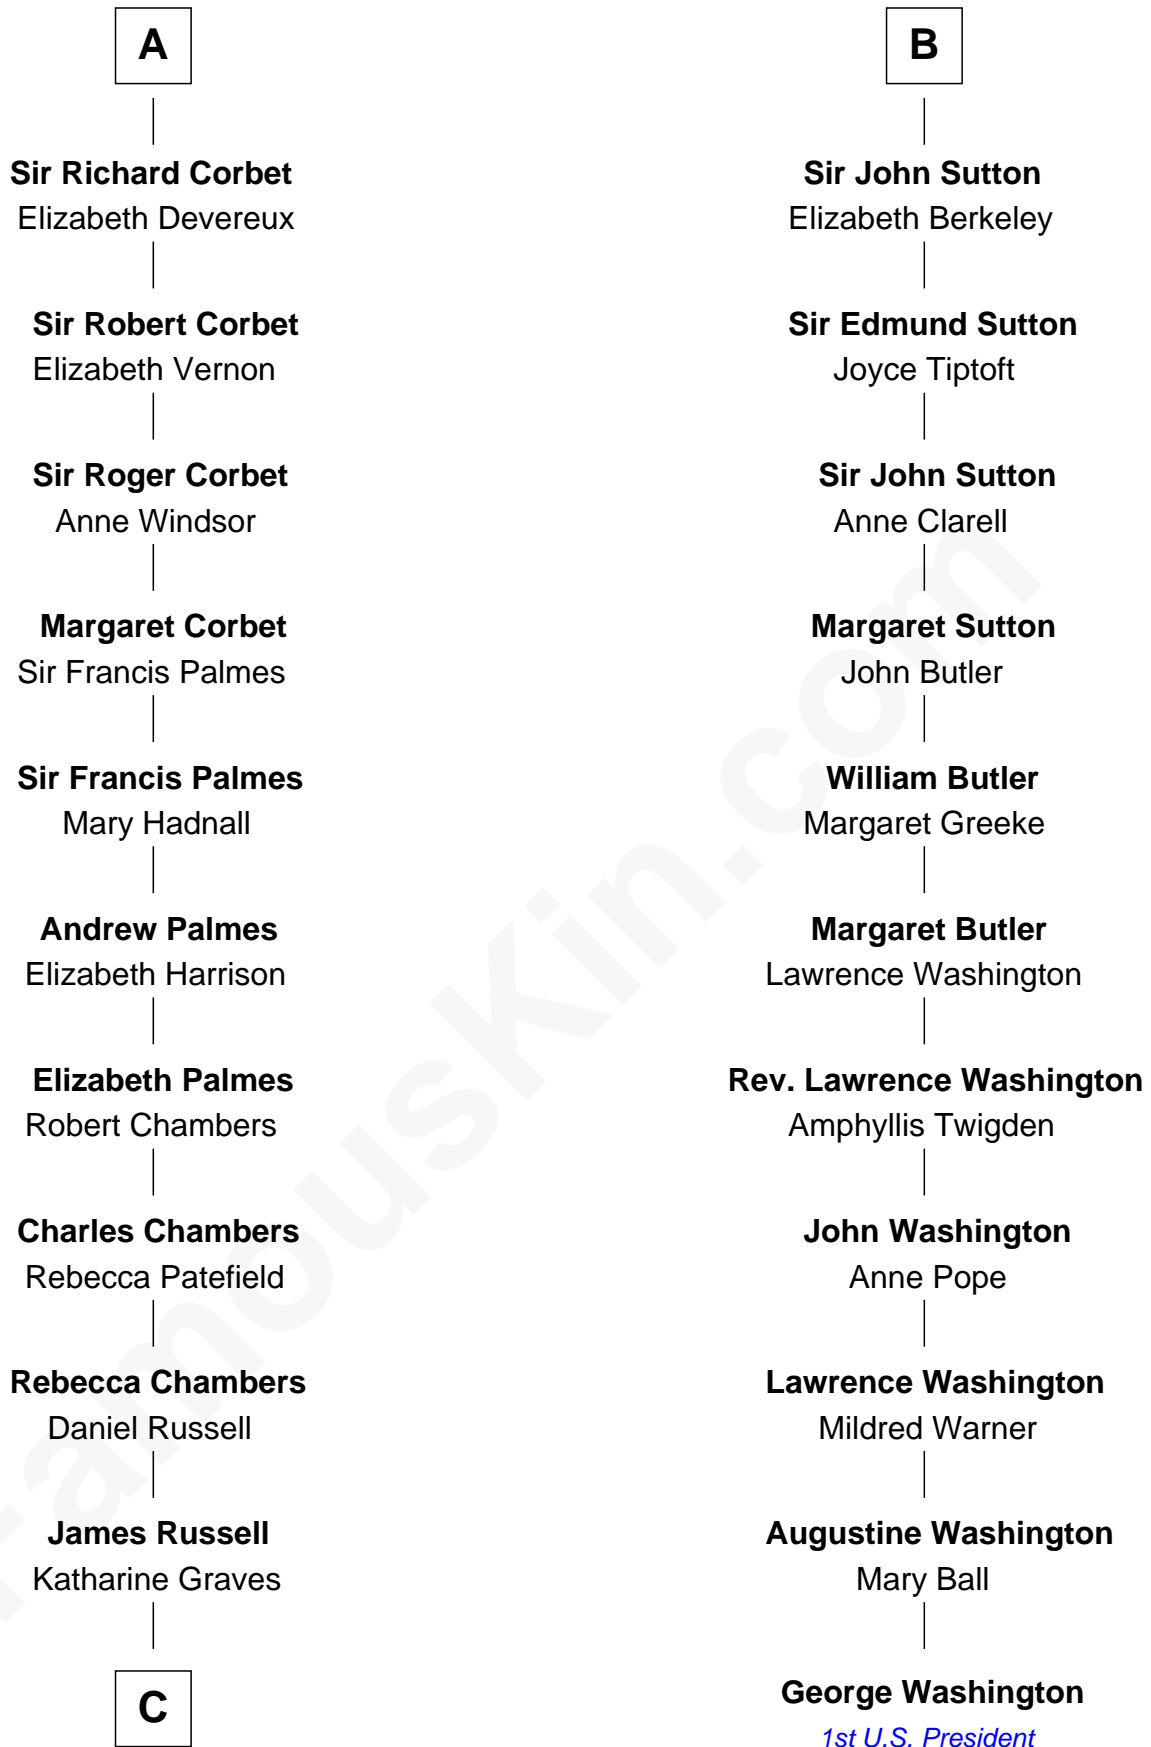

**FamousKin.com**  
**Relationship Chart of**  
**James Russell Lowell**  
*American "Fireside" Poet*

**17th cousin 2 times removed of**  
**George Washington**  
*1st U.S. President*

**C**

—  
**Rebecca Russell**