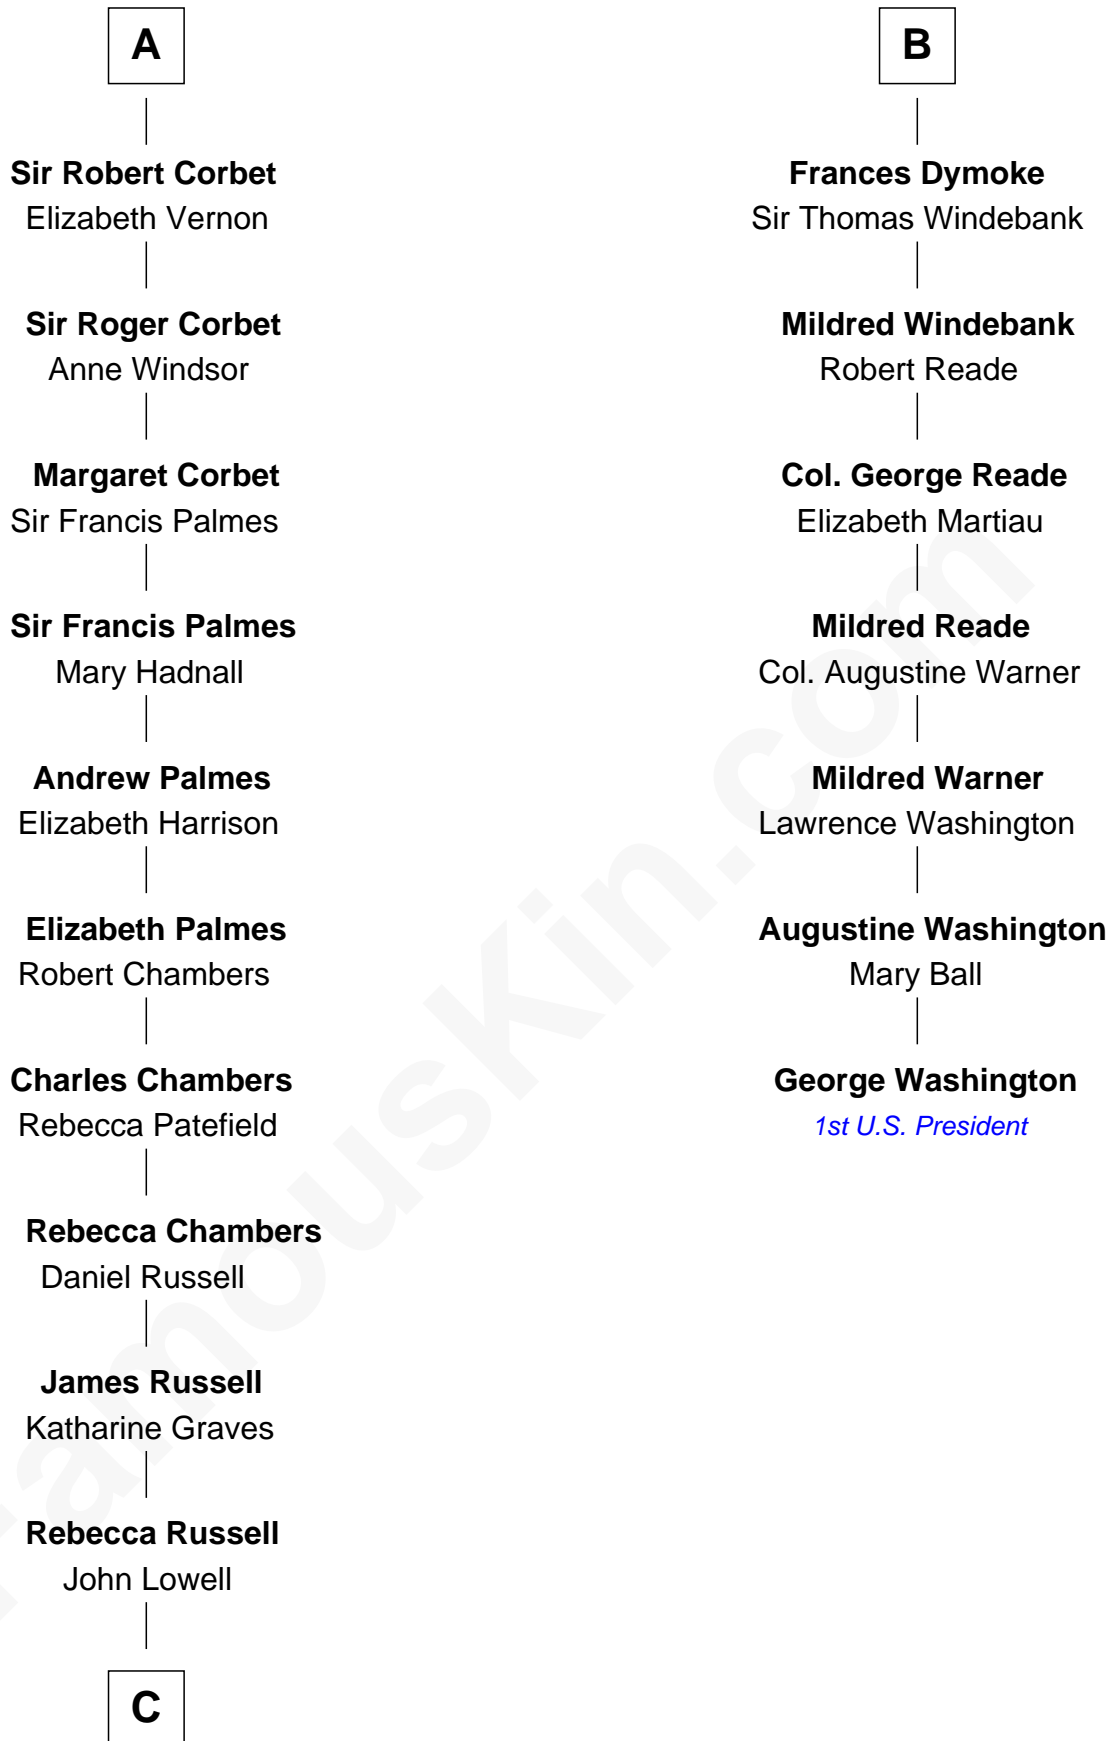

FamousKin.com

Relationship Chart of

James Russell Lowell

American "Fireside" Poet

13th cousin 5 times removed of

George Washington
1st U.S. President

C

Rev. Charles Lowell
Harriet Brackett Spence

James Russell Lowell
American "Fireside" Poet

FamousKin.com