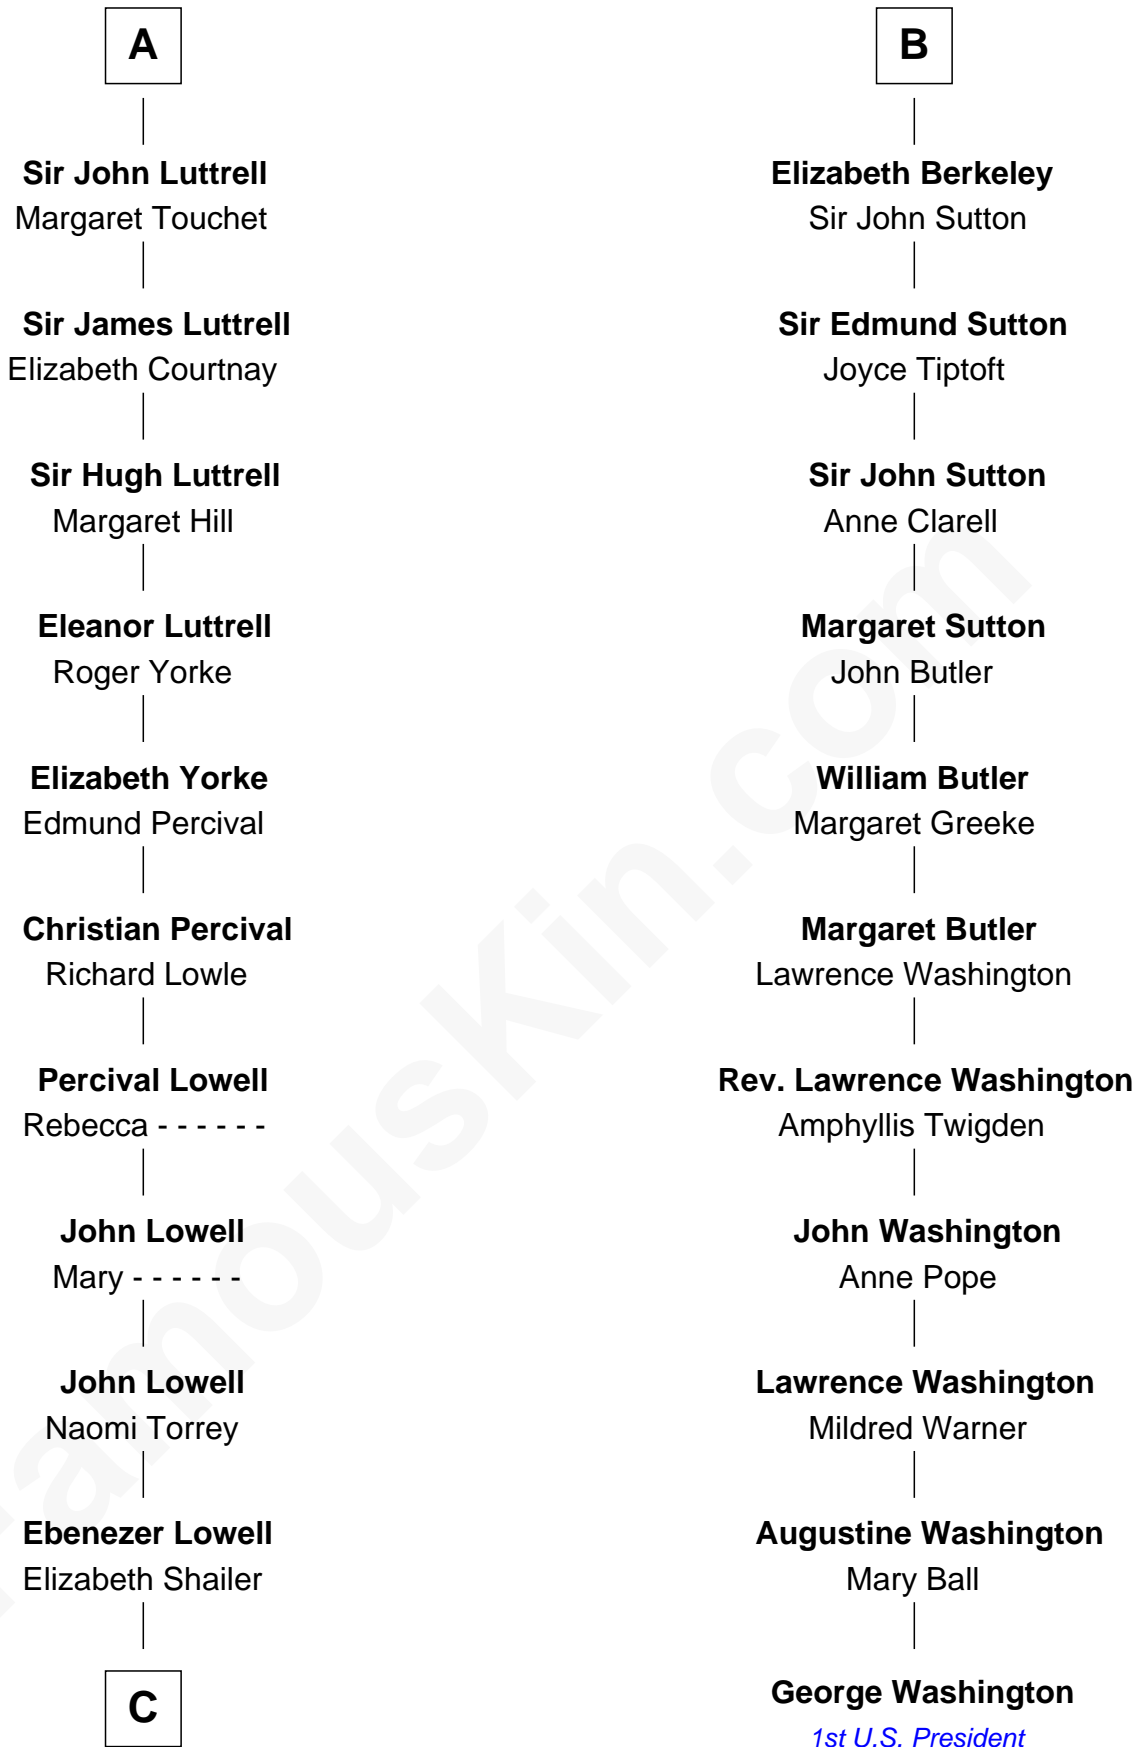

FamousKin.com
Relationship Chart of
James Russell Lowell
American "Fireside" Poet

17th cousin 3 times removed of
George Washington
1st U.S. President

C

—
Rev. John Lowell

Sarah Champney

—
John Lowell

Rebecca Russell

—
Rev. Charles Lowell

Harriet Brackett Spence

—
James Russell Lowell

American "Fireside" Poet