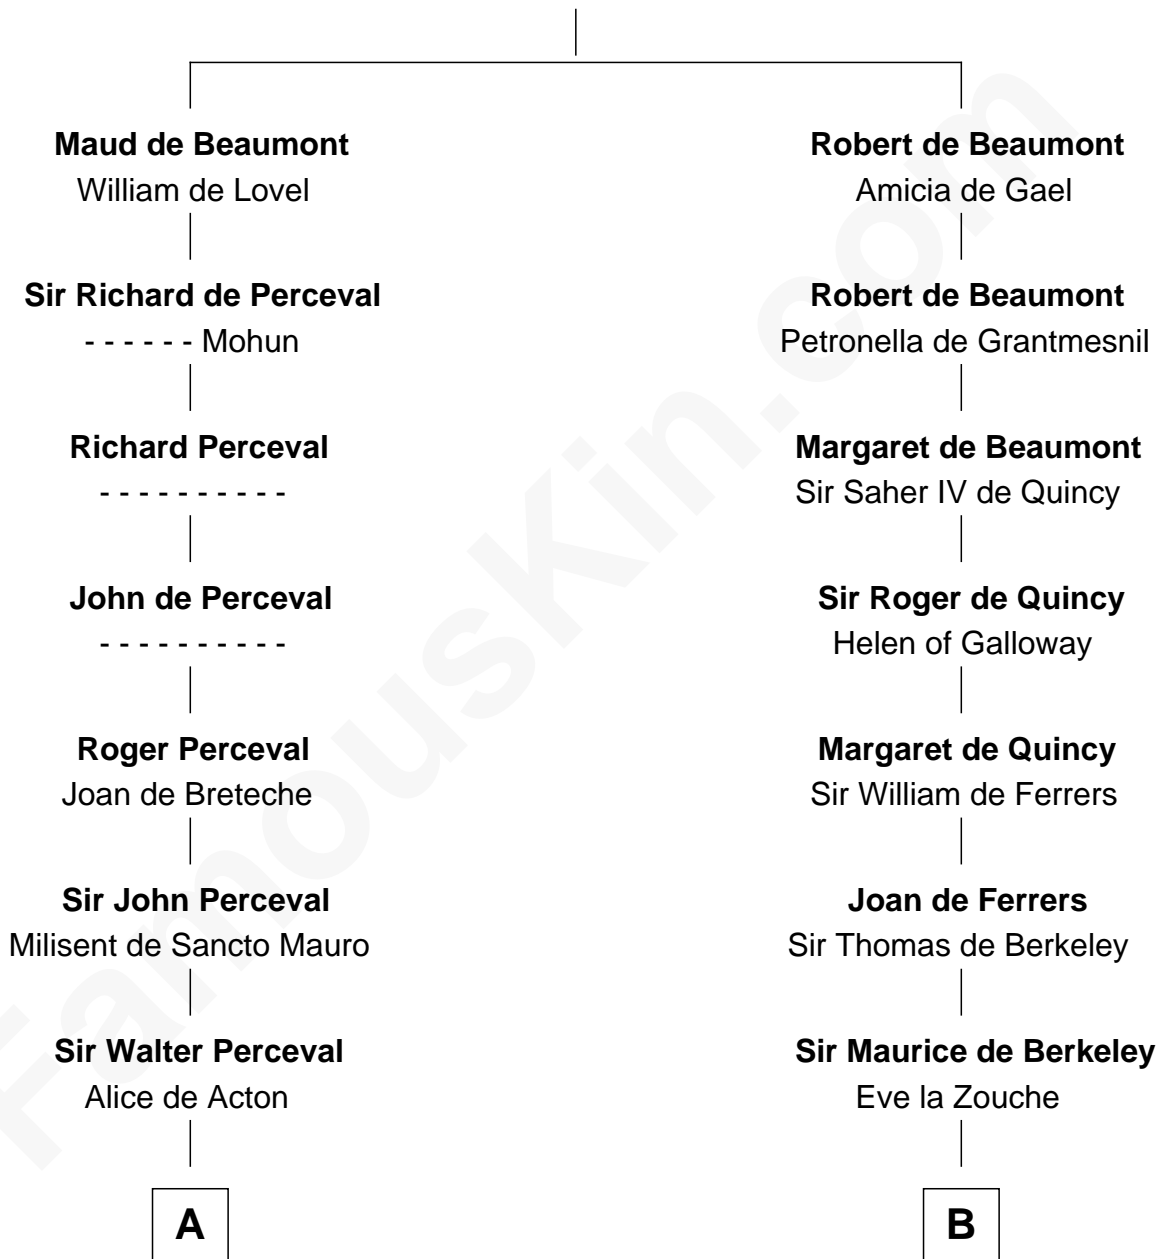

FamousKin.com
Relationship Chart of
James Russell Lowell
American "Fireside" Poet

19th cousin 2 times removed of
George Washington
1st U.S. President

Sir Robert de Beaumont
 Isabel de Vermandois

C

Ebenezer Lowell
Elizabeth Shailer

George Washington
1st U.S. President