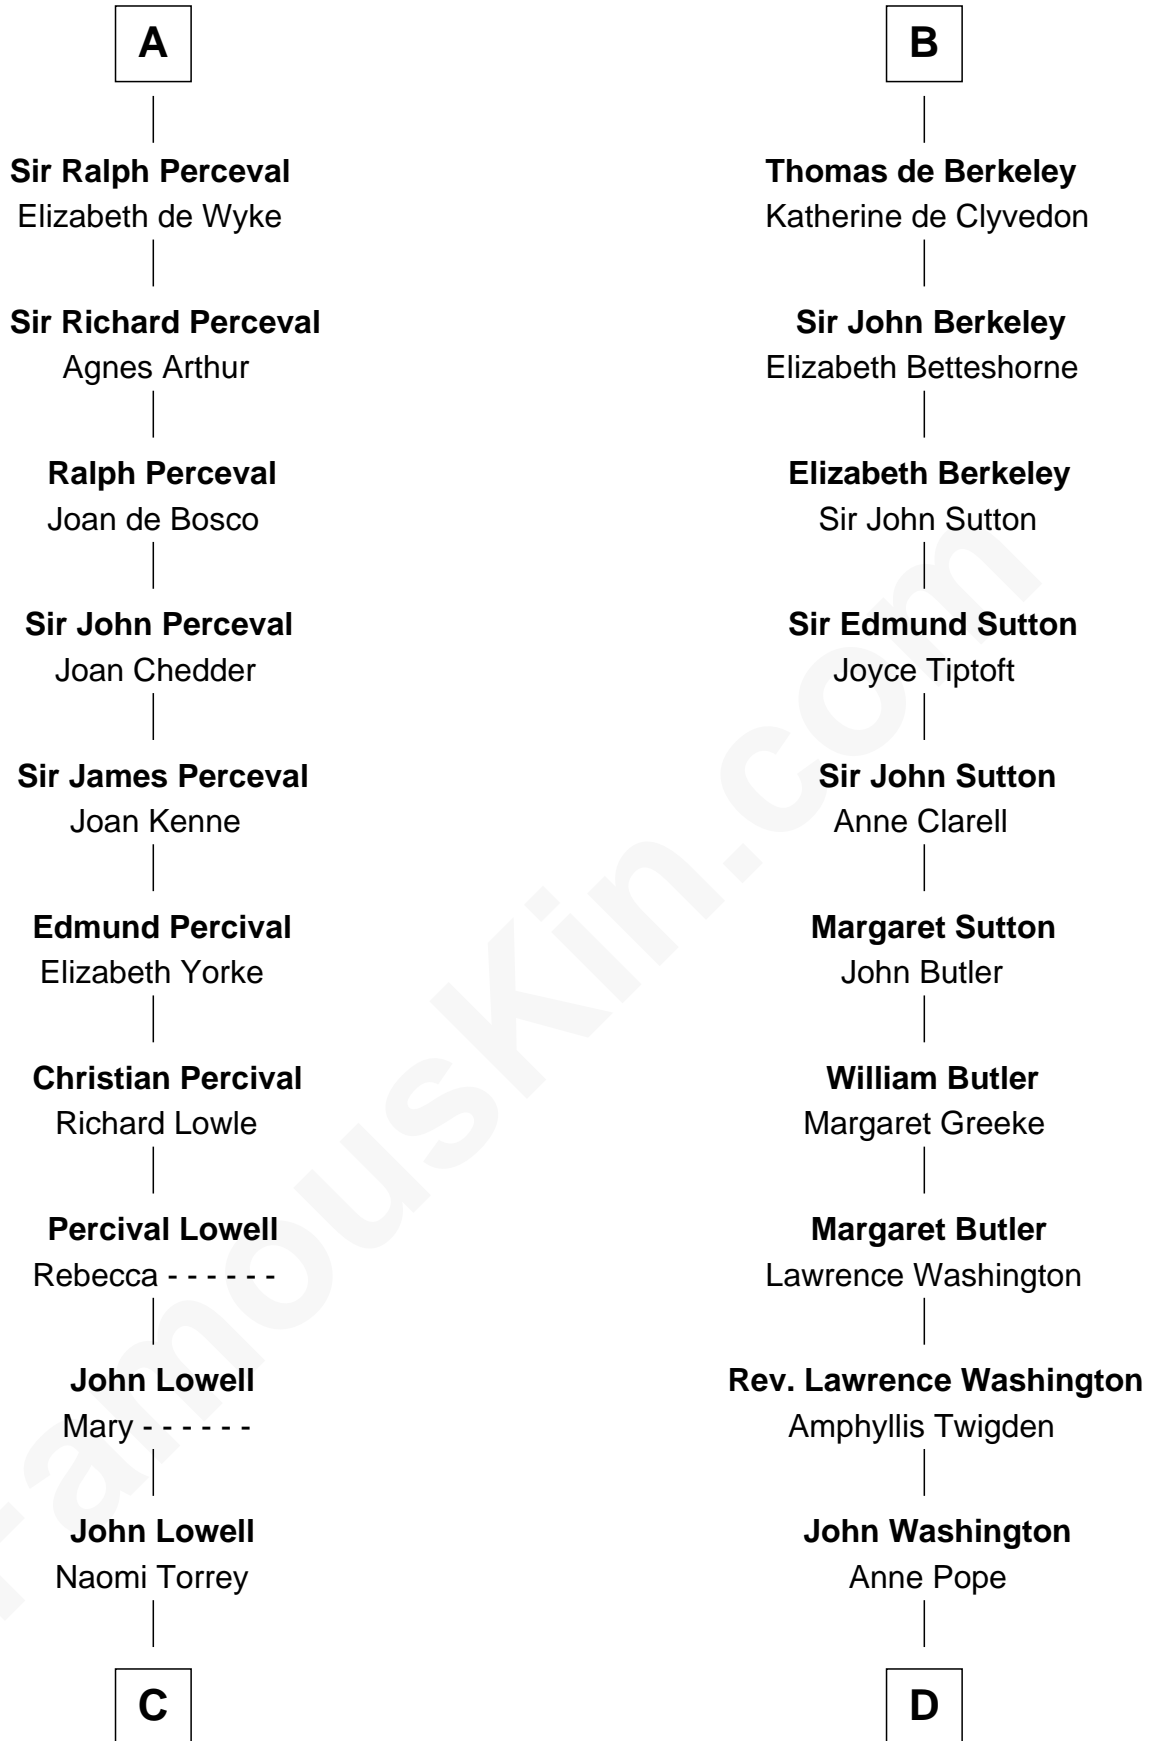

FamousKin.com
Relationship Chart of
James Russell Lowell
American "Fireside" Poet

19th cousin 2 times removed of
George Washington
1st U.S. President

Sir Robert de Beaumont
 Isabel de Vermandois

C

Ebenezer Lowell
Elizabeth Shailer

George Washington
1st U.S. President