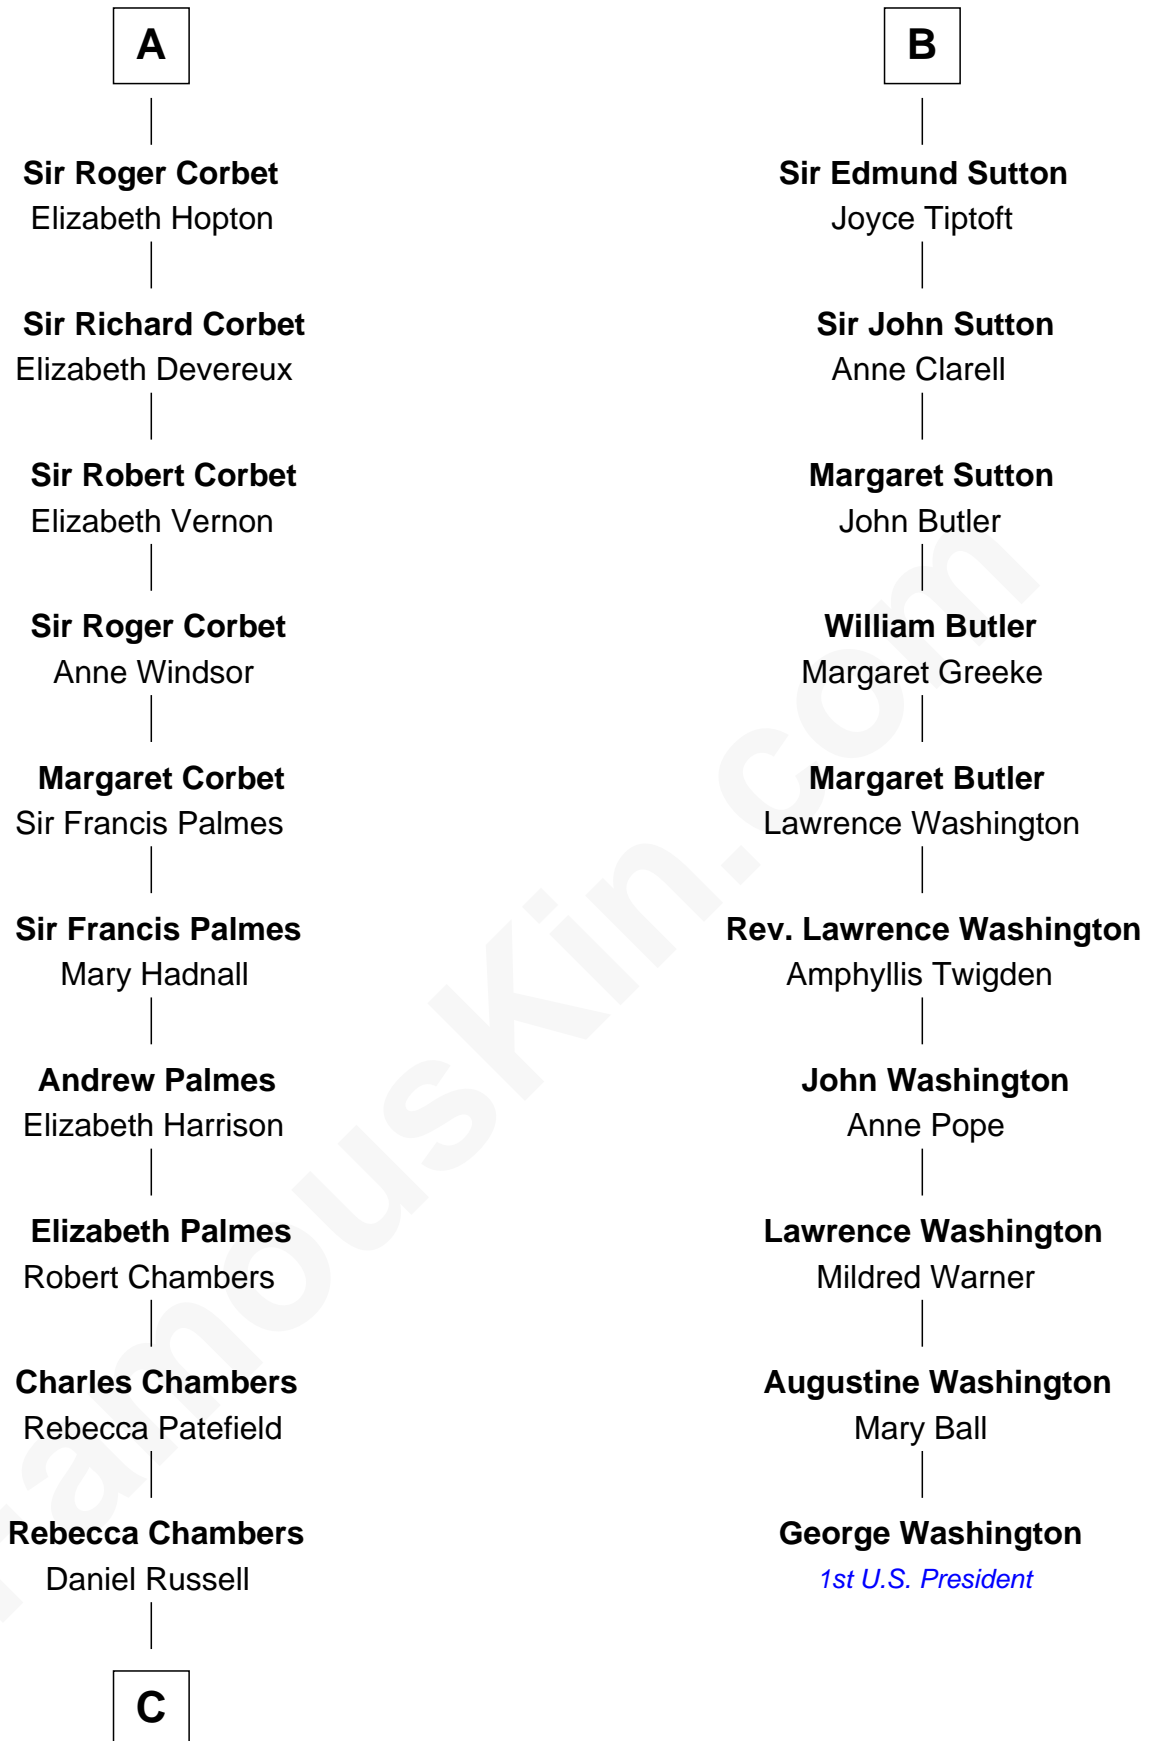

FamousKin.com
Relationship Chart of
James Russell Lowell
American "Fireside" Poet

16th cousin 4 times removed of
George Washington
1st U.S. President

Hugh de Kevelioc
 Bertrade de Montfort

C

James Russell
Katharine Graves