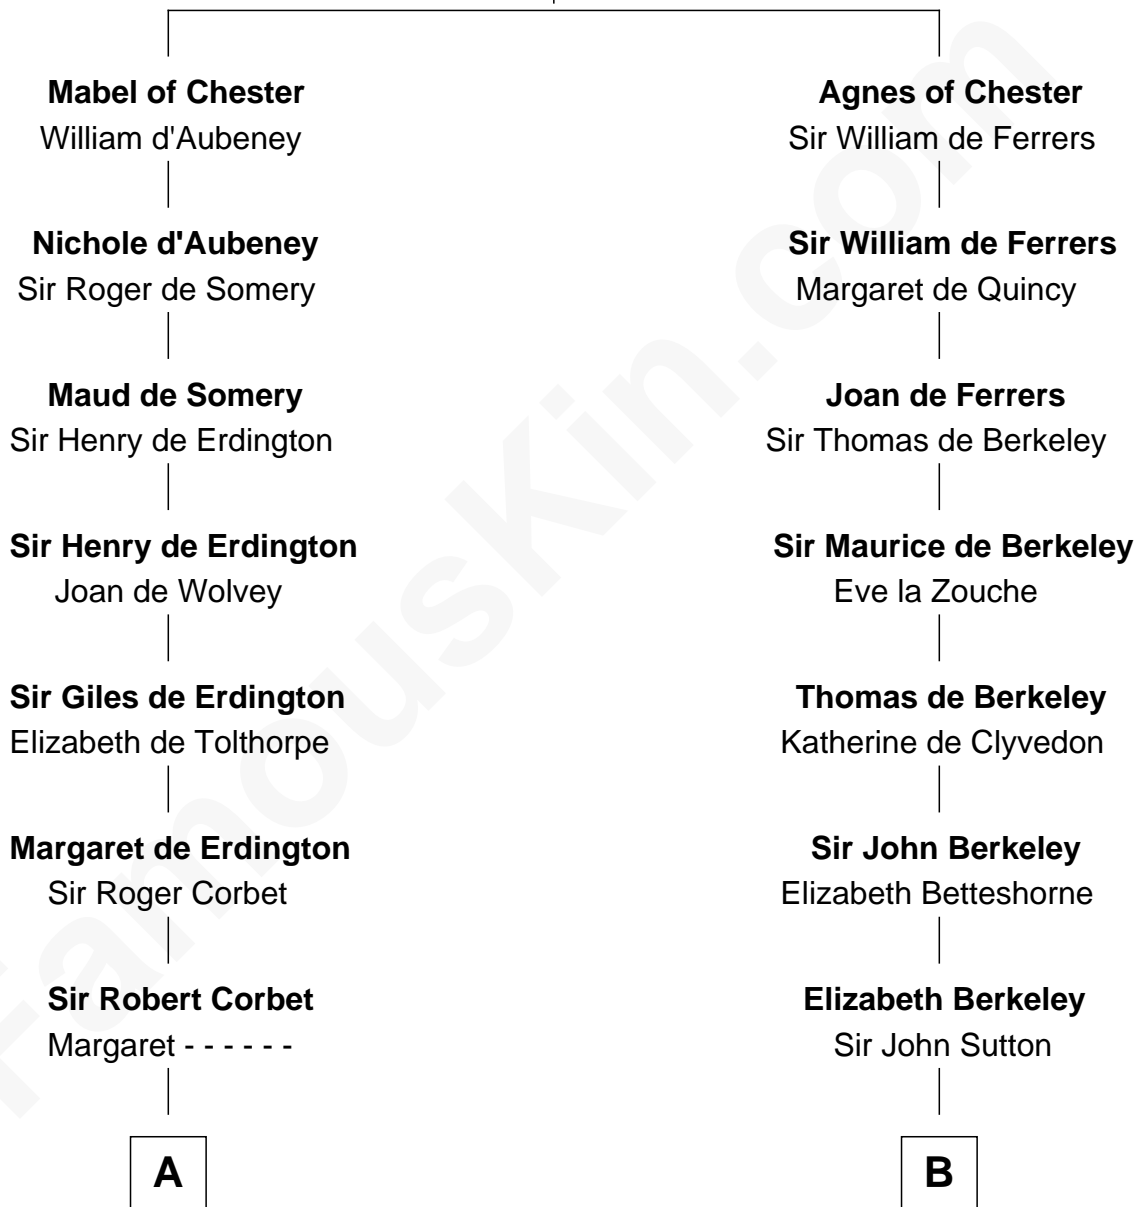

FamousKin.com
Relationship Chart of
James Russell Lowell
American "Fireside" Poet

16th cousin 4 times removed of
George Washington
1st U.S. President

Hugh de Kevelioc
 Bertrade de Montfort

C

James Russell
Katharine Graves