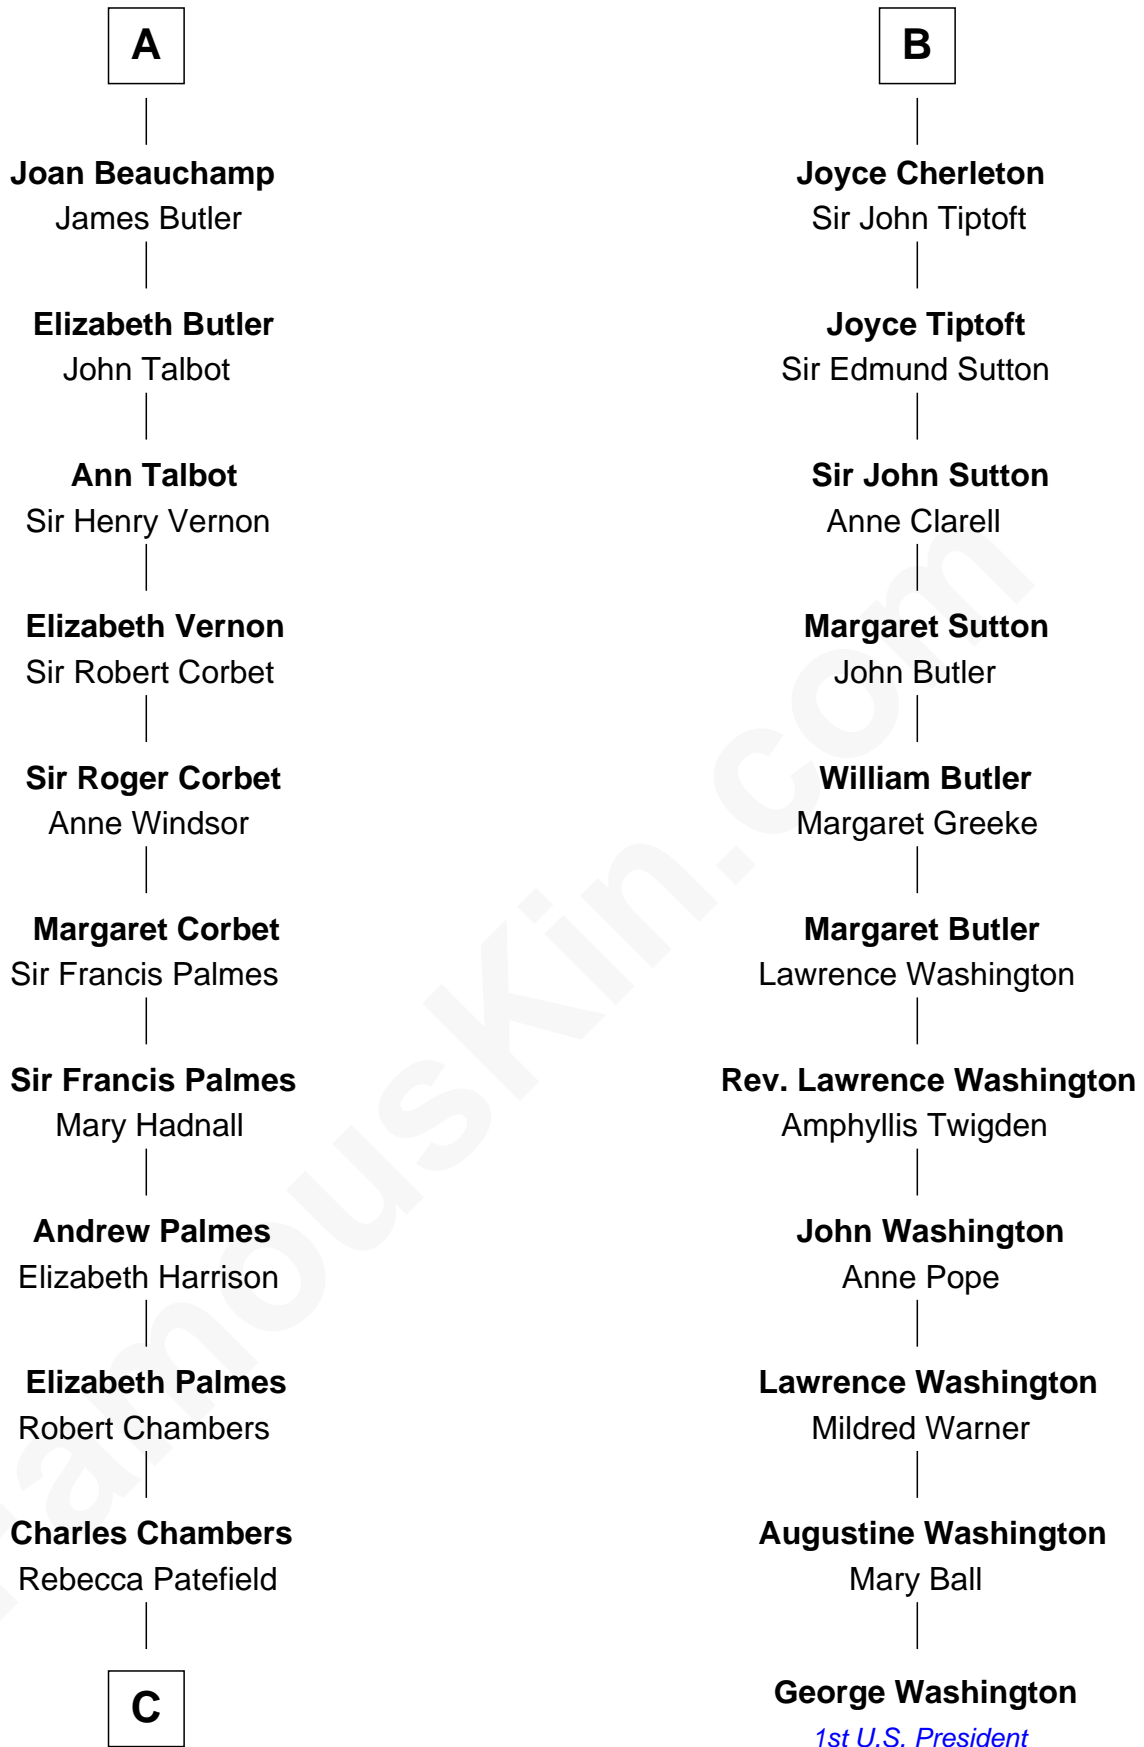

FamousKin.com
Relationship Chart of
James Russell Lowell
American "Fireside" Poet

17th cousin 4 times removed of
George Washington
1st U.S. President

C

Rebecca Chambers

Daniel Russell

James Russell

Katharine Graves