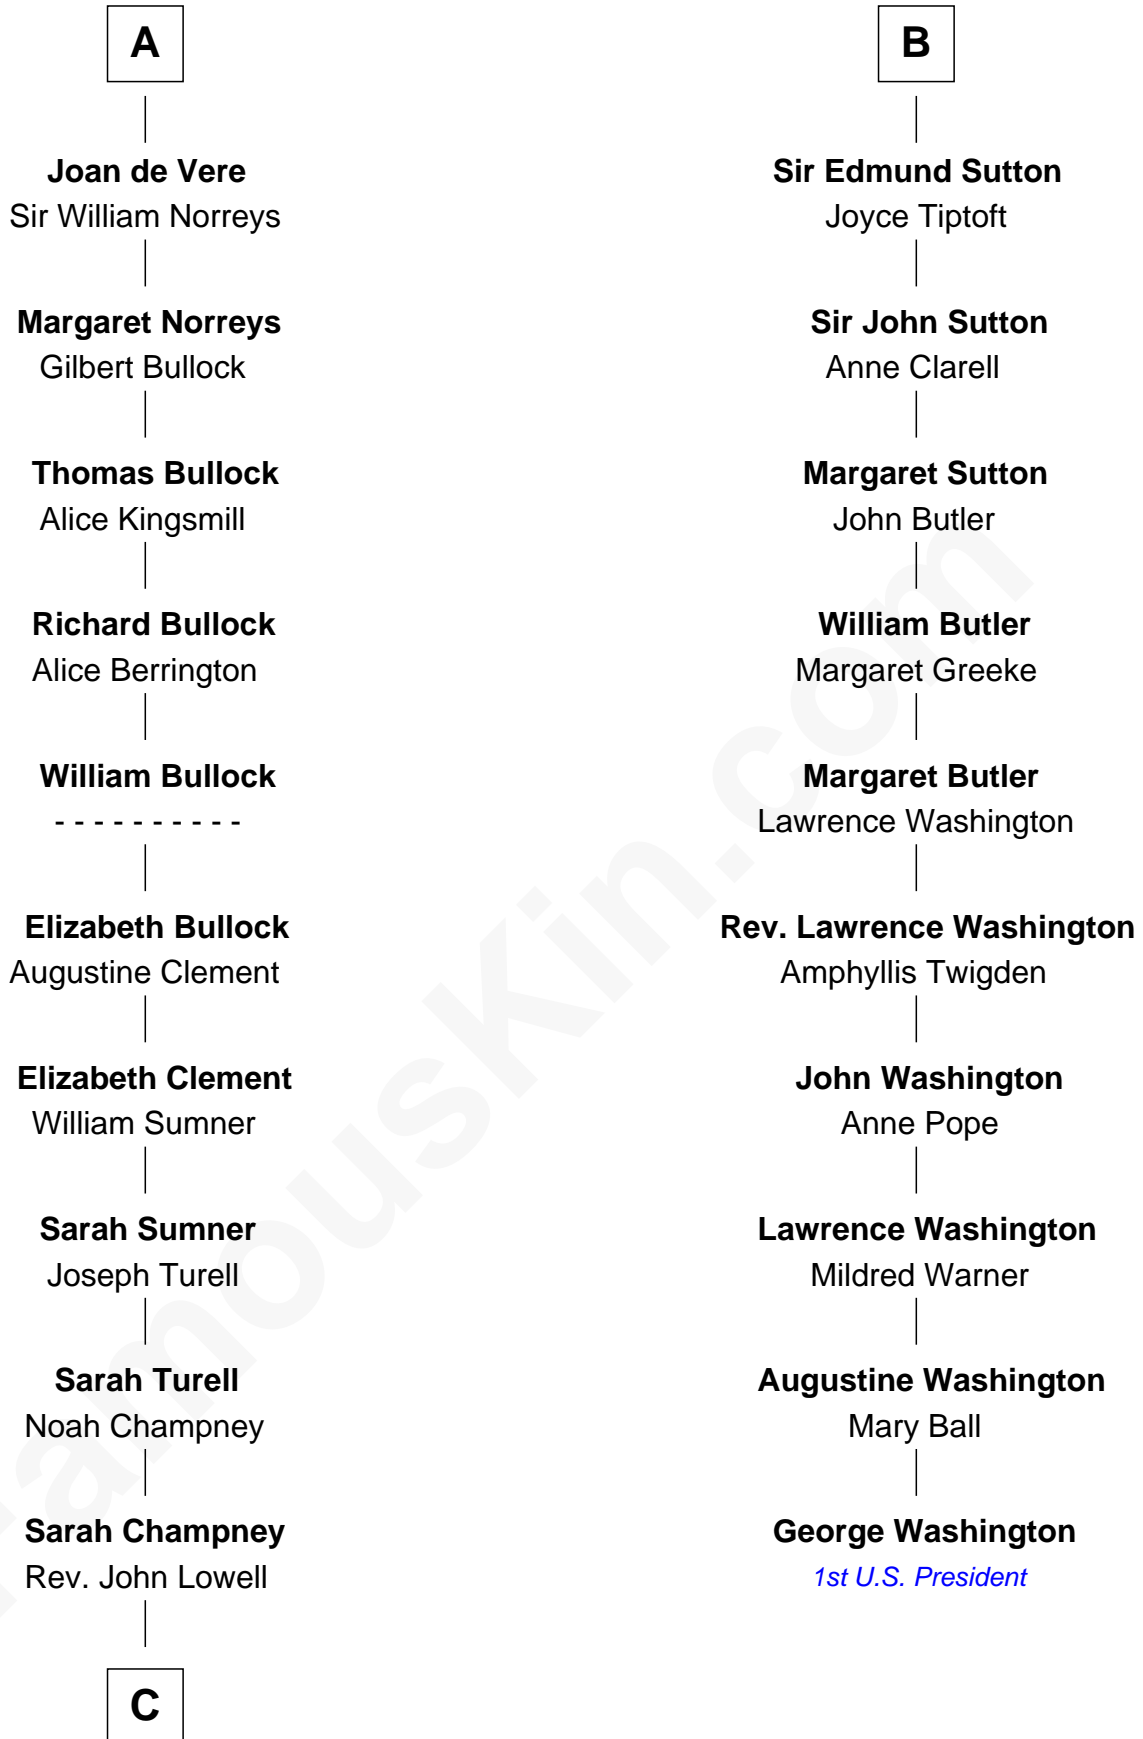

FamousKin.com
Relationship Chart of
James Russell Lowell
American "Fireside" Poet

16th cousin 3 times removed of
George Washington
1st U.S. President

C

—
John Lowell

Rebecca Russell

—
Rev. Charles Lowell

Harriet Brackett Spence

—
James Russell Lowell

American "Fireside" Poet

FamousKin.com