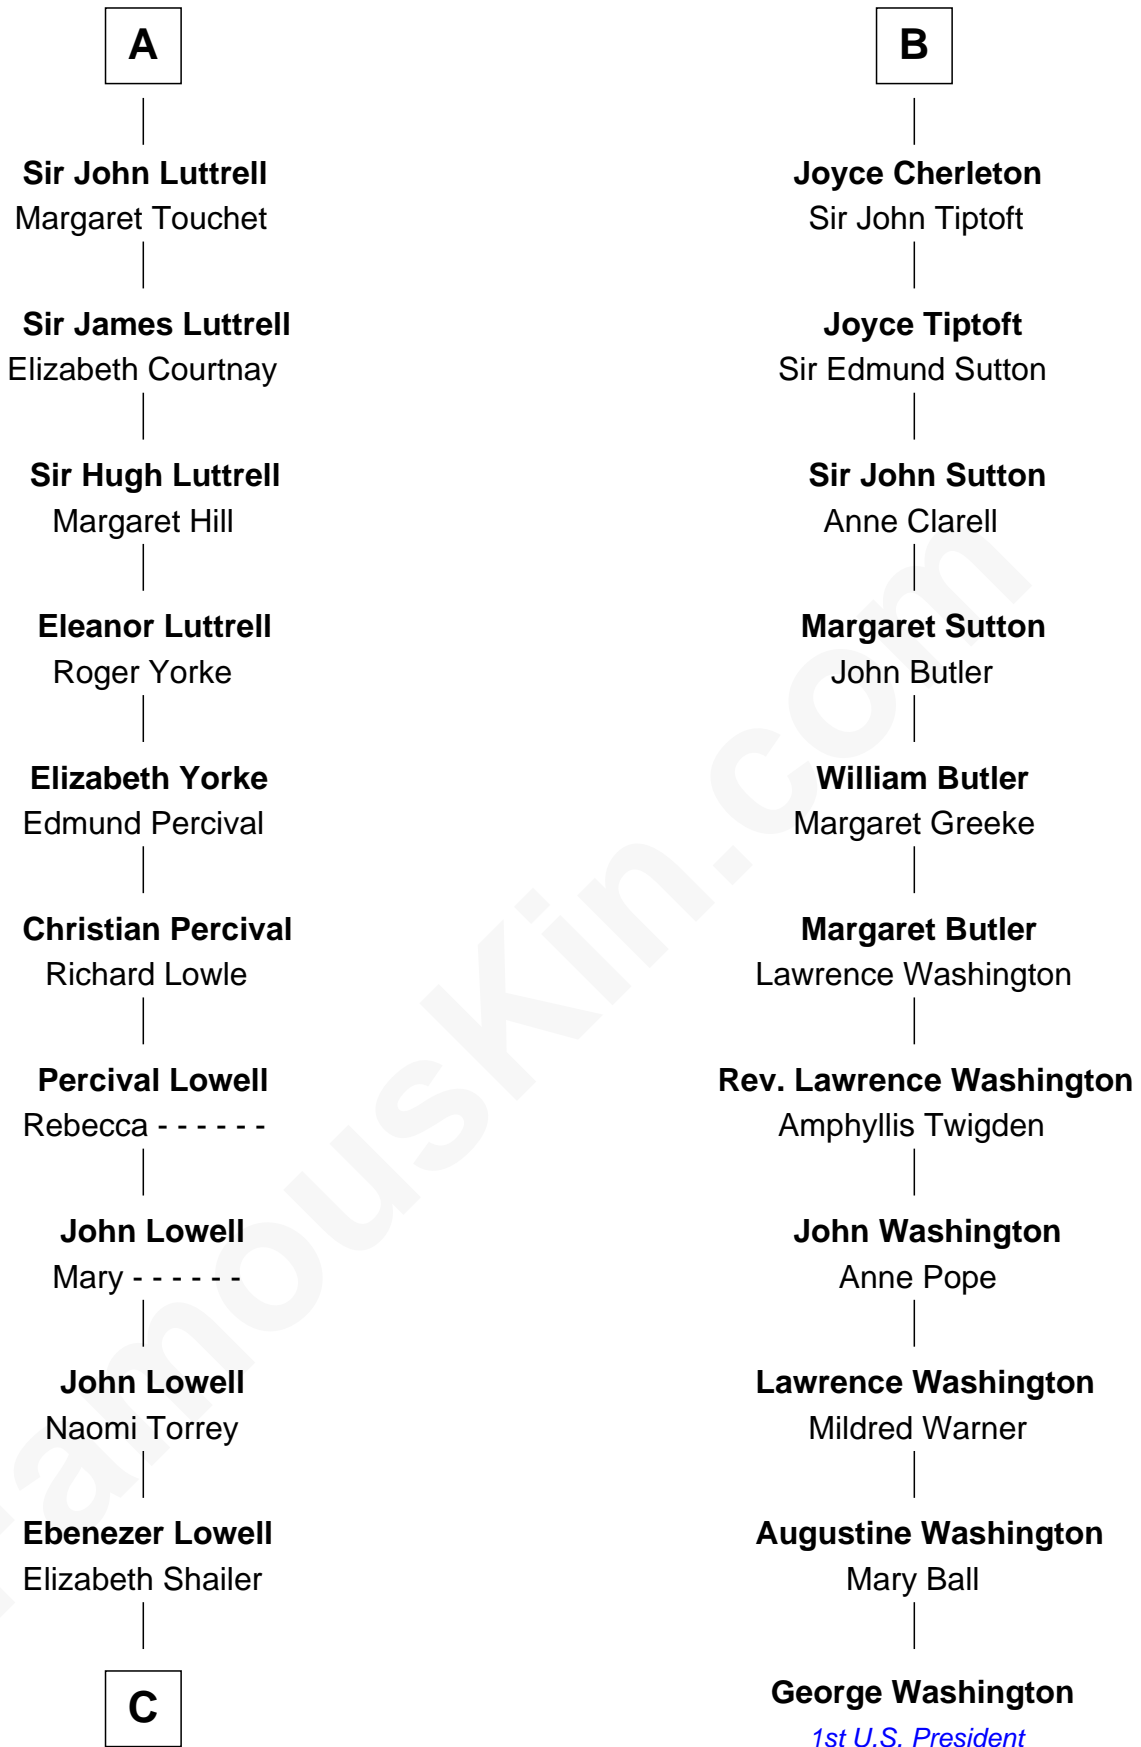

**FamousKin.com**  
**Relationship Chart of**  
**James Russell Lowell**  
*American "Fireside" Poet*

**17th cousin 3 times removed of**  
**George Washington**  
*1st U.S. President*

**C**

—  
**Rev. John Lowell**

Sarah Champney

—  
**John Lowell**

Rebecca Russell

—  
**Rev. Charles Lowell**

Harriet Brackett Spence

—  
**James Russell Lowell**

*American "Fireside" Poet*

FamousKin.com