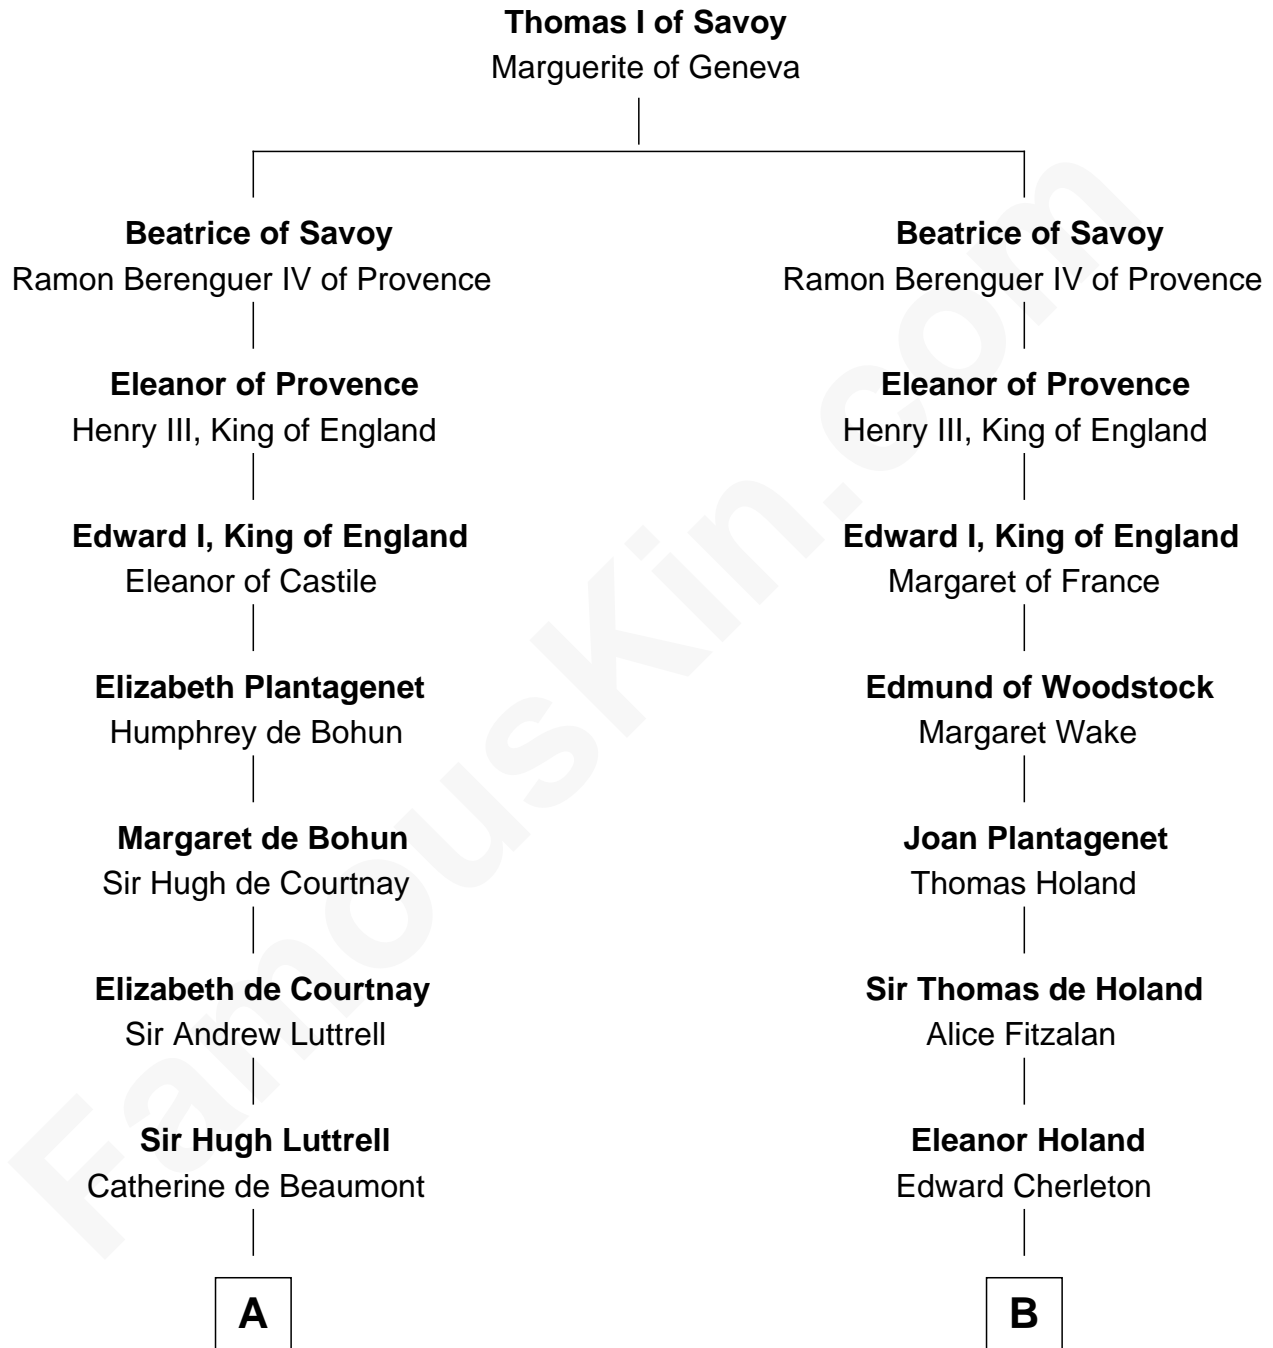

**FamousKin.com**  
**Relationship Chart of**  
**James Russell Lowell**  
*American "Fireside" Poet*

**17th cousin 3 times removed of**  
**George Washington**  
*1st U.S. President*

**C**

—  
**Rev. John Lowell**