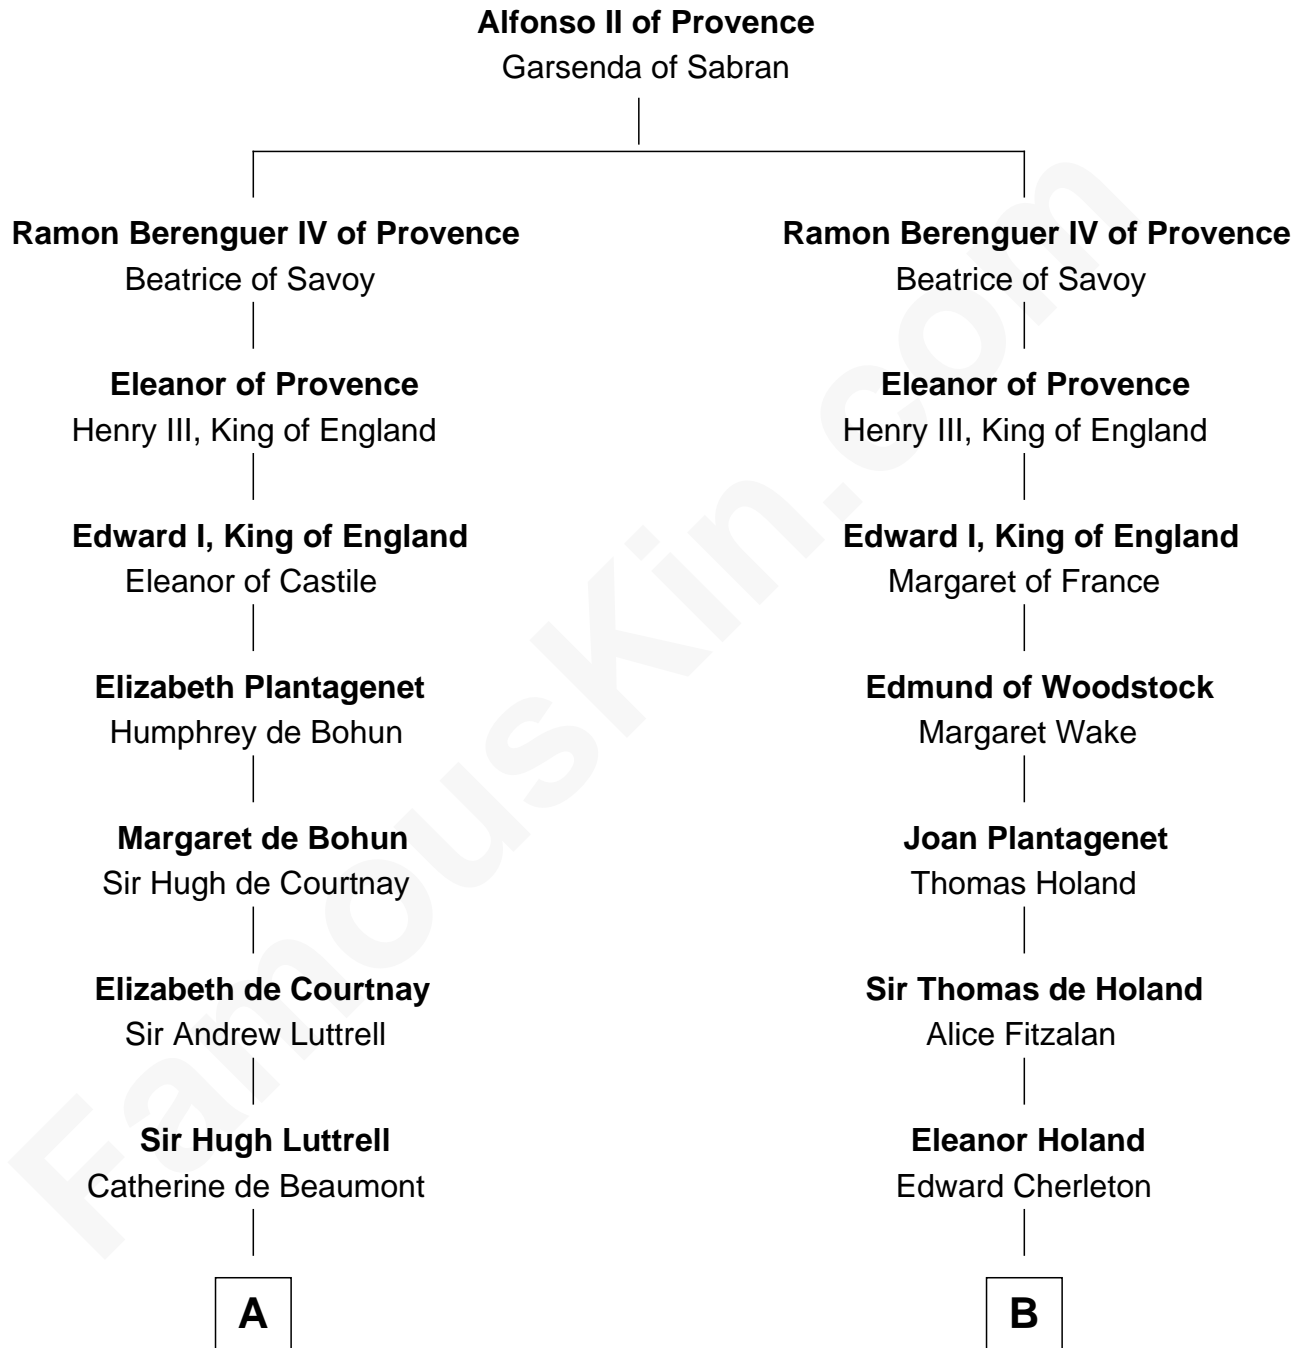

FamousKin.com
Relationship Chart of
James Russell Lowell
American "Fireside" Poet

17th cousin 3 times removed of
George Washington
1st U.S. President

C

—
Rev. John Lowell

Sarah Champney

—
John Lowell

Rebecca Russell