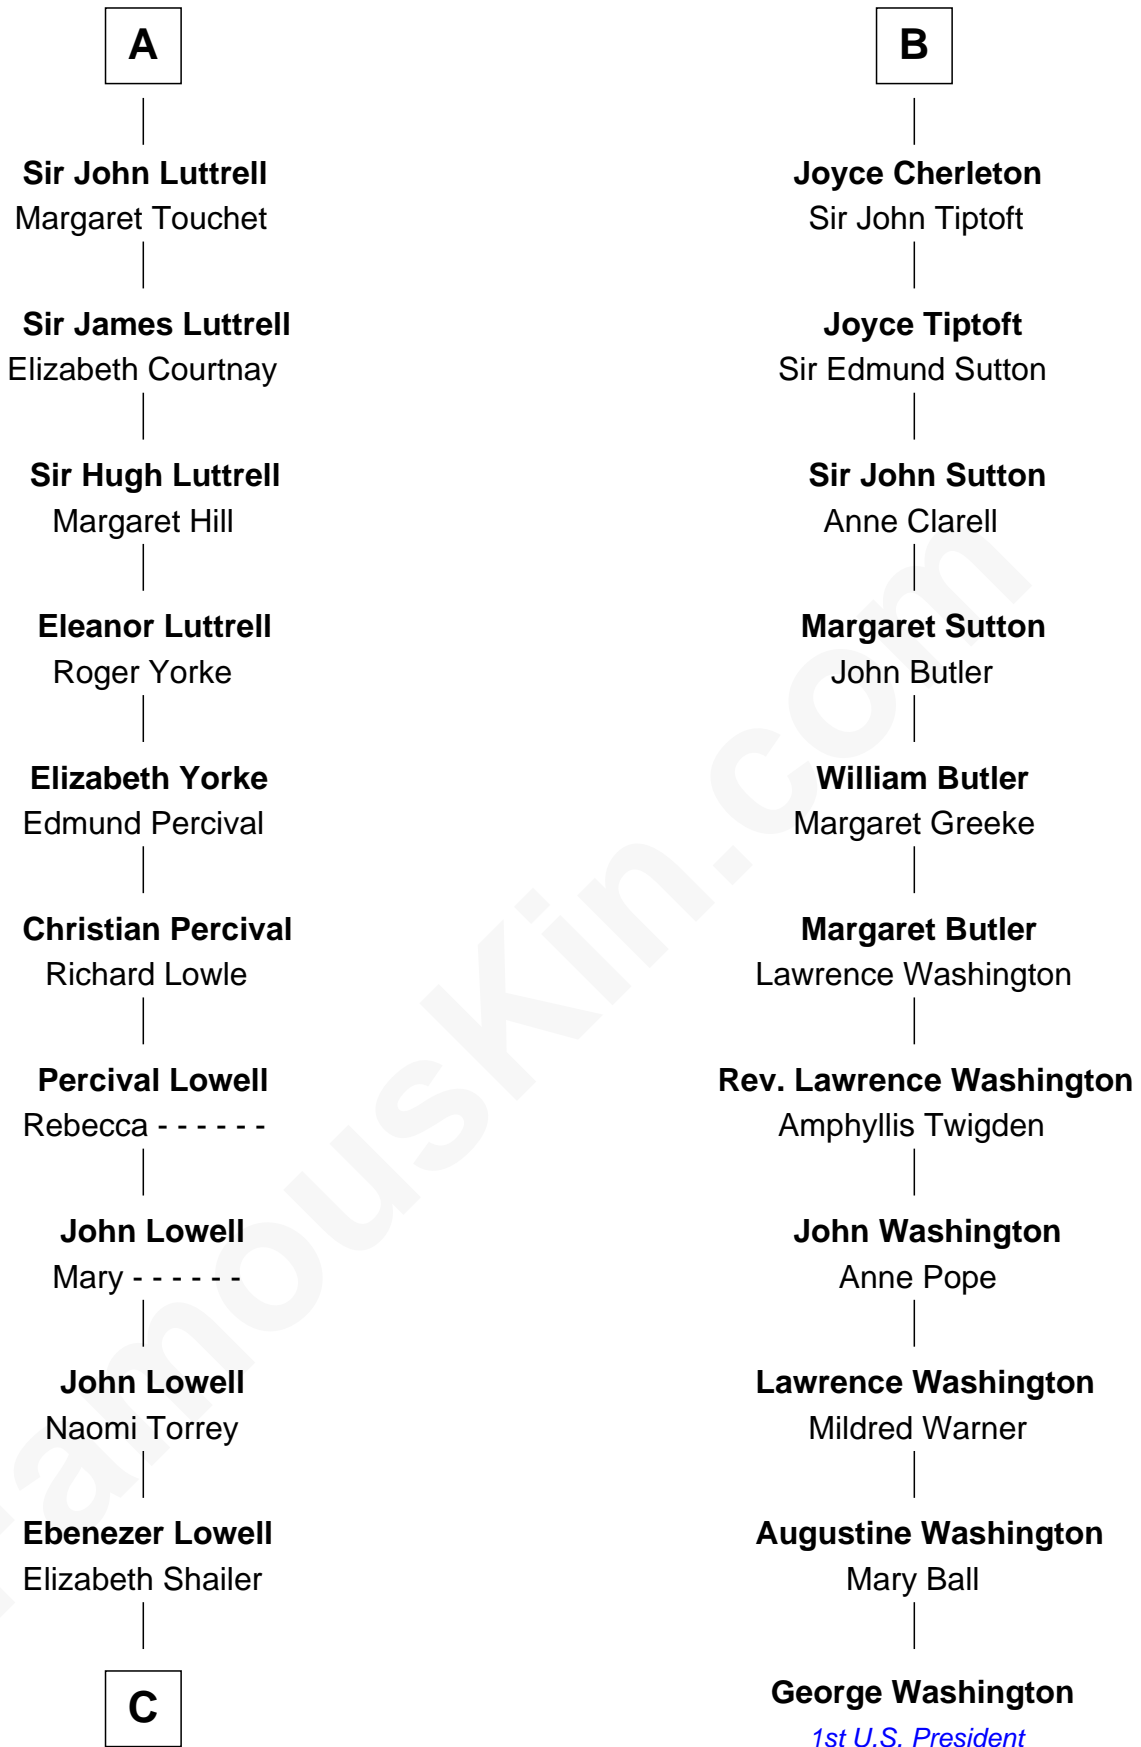

FamousKin.com
Relationship Chart of
James Russell Lowell
American "Fireside" Poet

17th cousin 3 times removed of
George Washington
1st U.S. President

C

—
Rev. John Lowell

Sarah Champney

—
John Lowell

Rebecca Russell

—
Rev. Charles Lowell

Harriet Brackett Spence

—
James Russell Lowell

American "Fireside" Poet

FamousKin.com