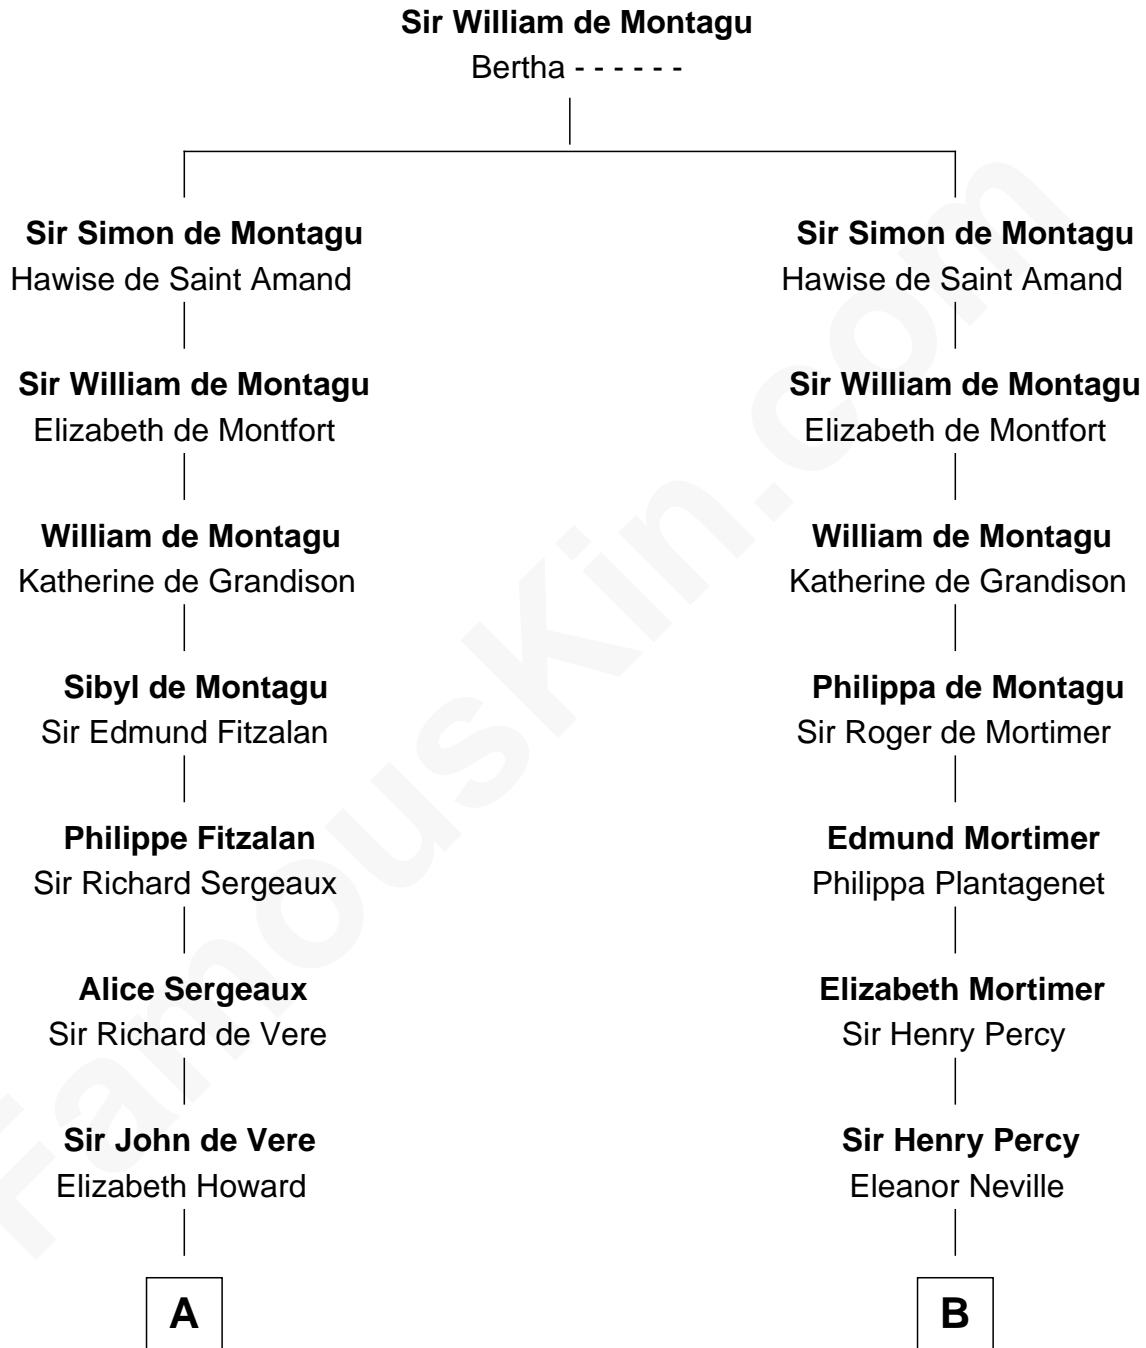

FamousKin.com
Relationship Chart of
James Russell Lowell
American "Fireside" Poet

17th cousin 2 times removed of
George Washington
1st U.S. President

C

—
John Lowell

Rebecca Russell

—
Rev. Charles Lowell

Harriet Brackett Spence

—
James Russell Lowell

American "Fireside" Poet

FamousKin.com