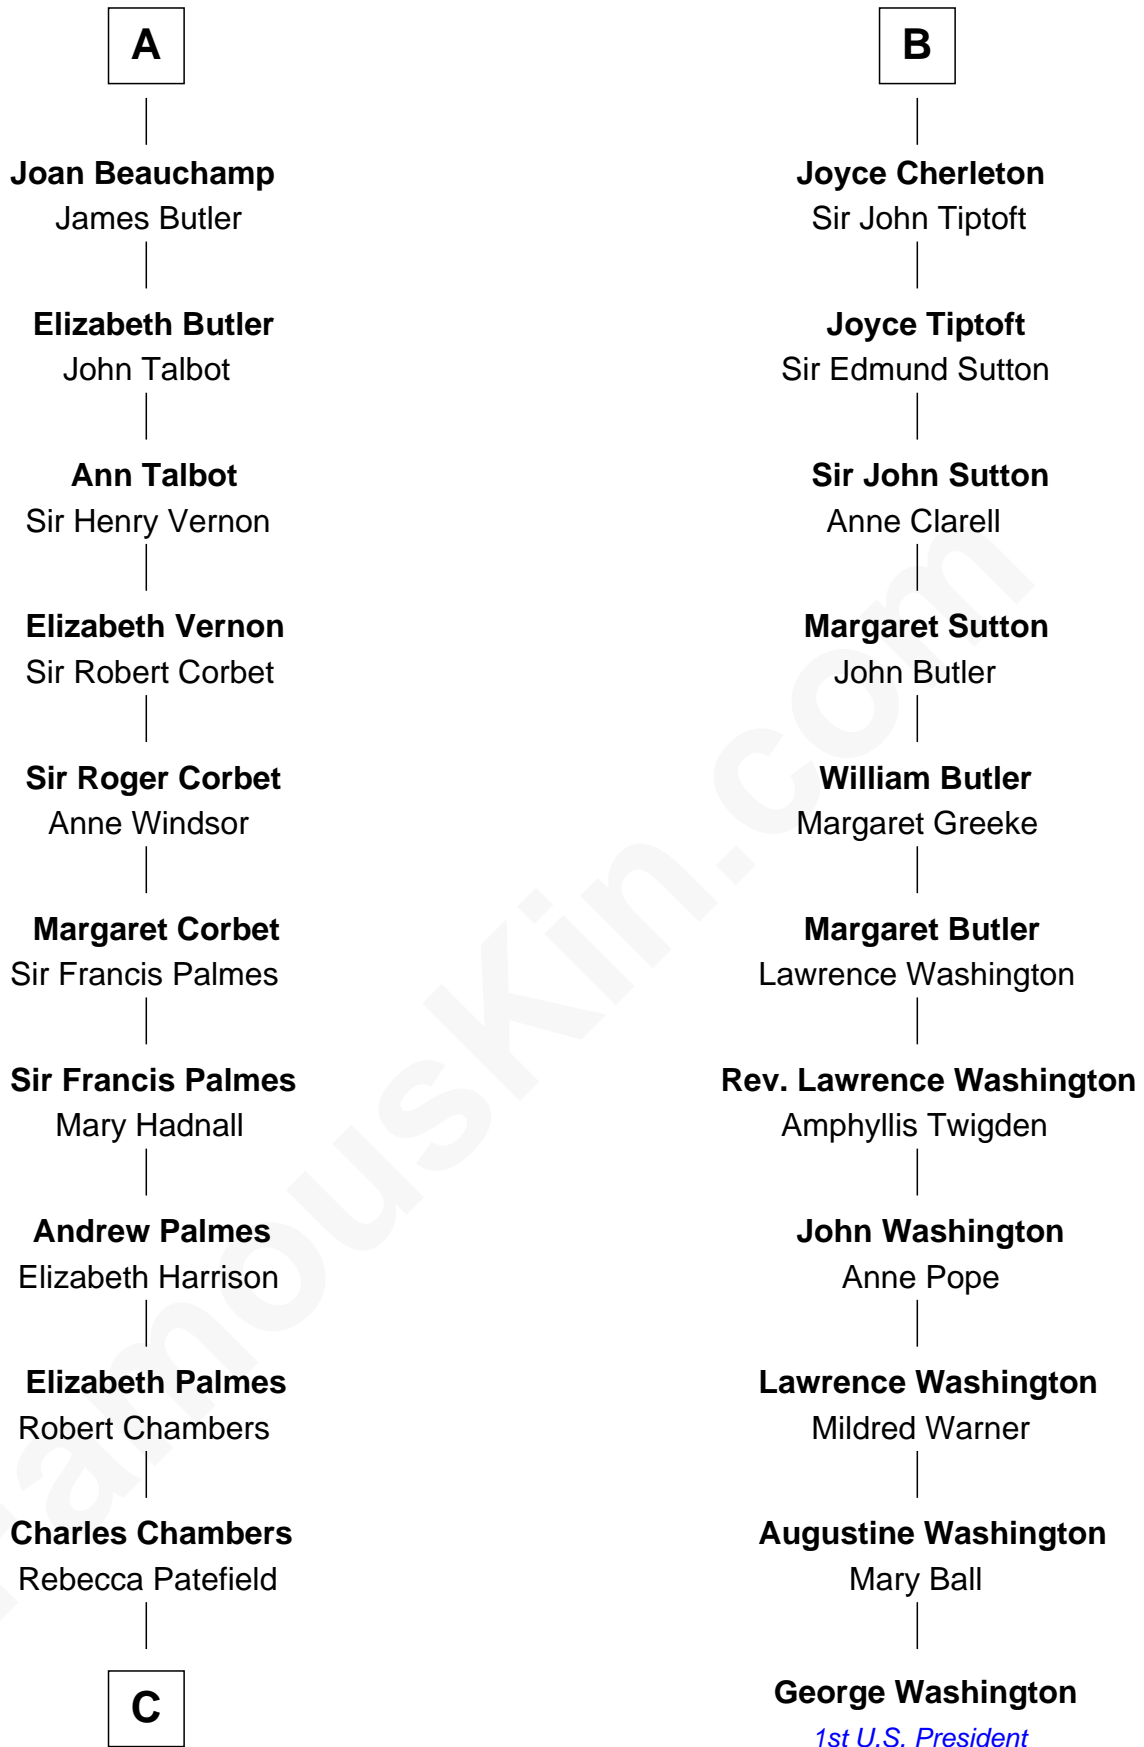

**FamousKin.com**  
**Relationship Chart of**  
**James Russell Lowell**  
*American "Fireside" Poet*

**17th cousin 4 times removed of**  
**George Washington**  
*1st U.S. President*

**Henry I, Duke of Brabant**  
 Mathilde of Boulogne

**Henry II, Duke of Brabant**  
 Marie of Hohenstaufen

**Matilda of Brabant**  
 Robert I, Count of Artois

**Blanche of Artois**  
 Edmund Plantagenet

**Henry Plantagenet**  
 Maud de Chaworth

**Eleanor Plantagenet**  
 Richard Fitzalan

**Sir Richard Fitzalan**  
 Elizabeth de Bohun

**Joan Fitzalan**  
 Sir William Beauchamp

**A**

**Henry II, Duke of Brabant**  
 Marie of Hohenstaufen

**Matilda of Brabant**  
 Robert I, Count of Artois

**Blanche of Artois**  
 Edmund Plantagenet

**Henry Plantagenet**  
 Maud de Chaworth

**Eleanor Plantagenet**  
 Richard Fitzalan

**Alice Fitzalan**  
 Sir Thomas de Holand

**Eleanor Holand**  
 Edward Cherleton

**B**

**C**

—  
**Rebecca Chambers**

Daniel Russell