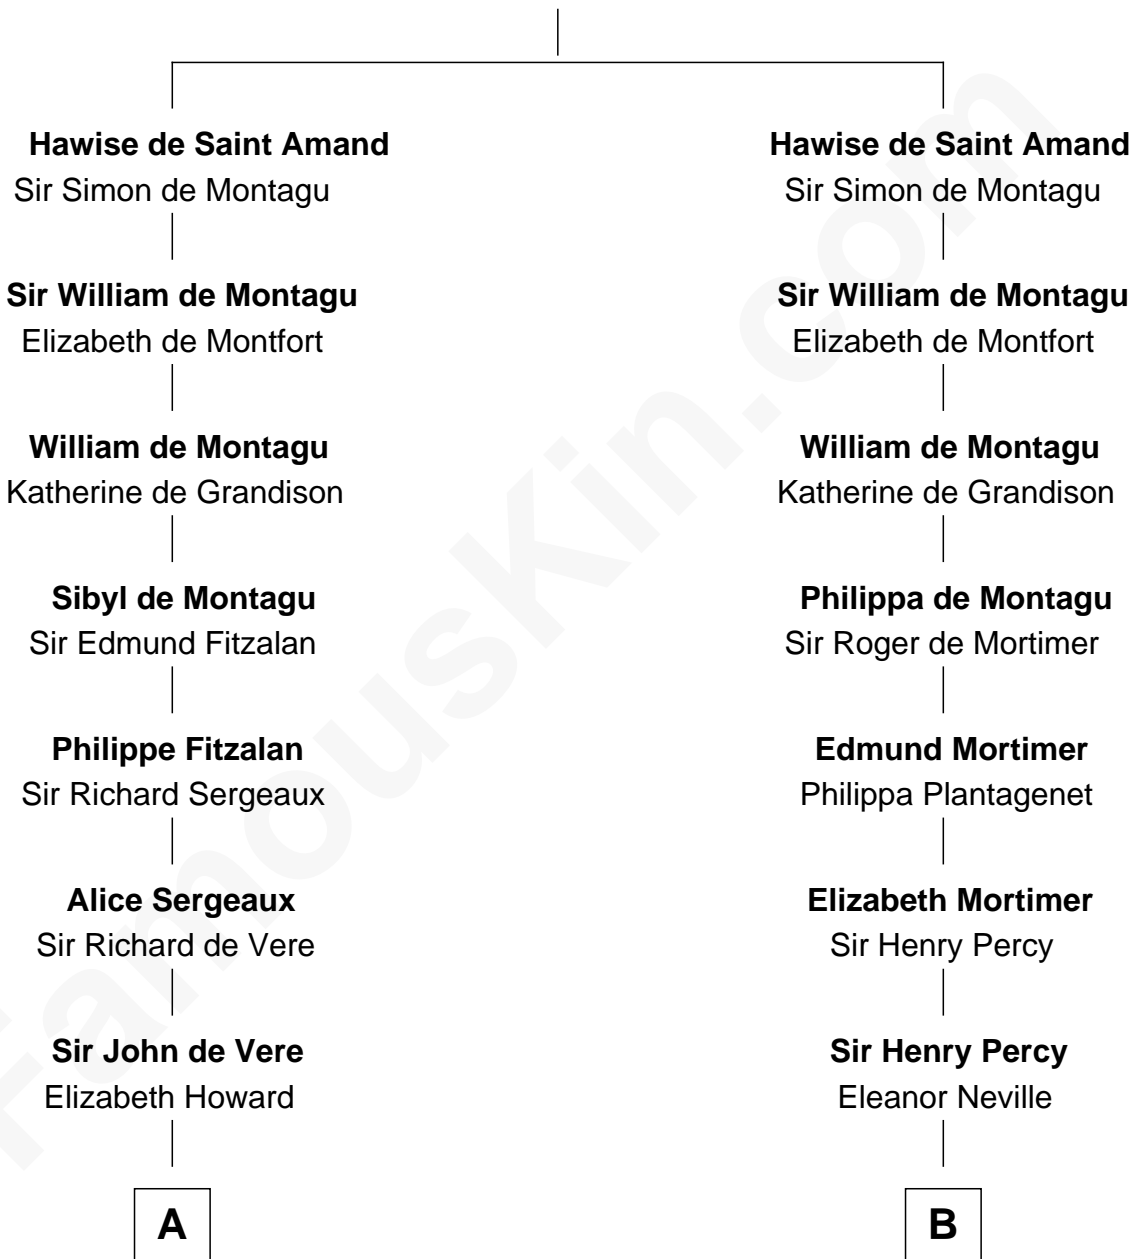

**FamousKin.com**  
**Relationship Chart of**  
**James Russell Lowell**  
*American "Fireside" Poet*

**17th cousin 2 times removed of**  
**George Washington**  
*1st U.S. President*

**Amaury de Saint Amand**

-----

**C**

—  
**John Lowell**

Rebecca Russell

—  
**Rev. Charles Lowell**

Harriet Brackett Spence

—  
**James Russell Lowell**

*American "Fireside" Poet*