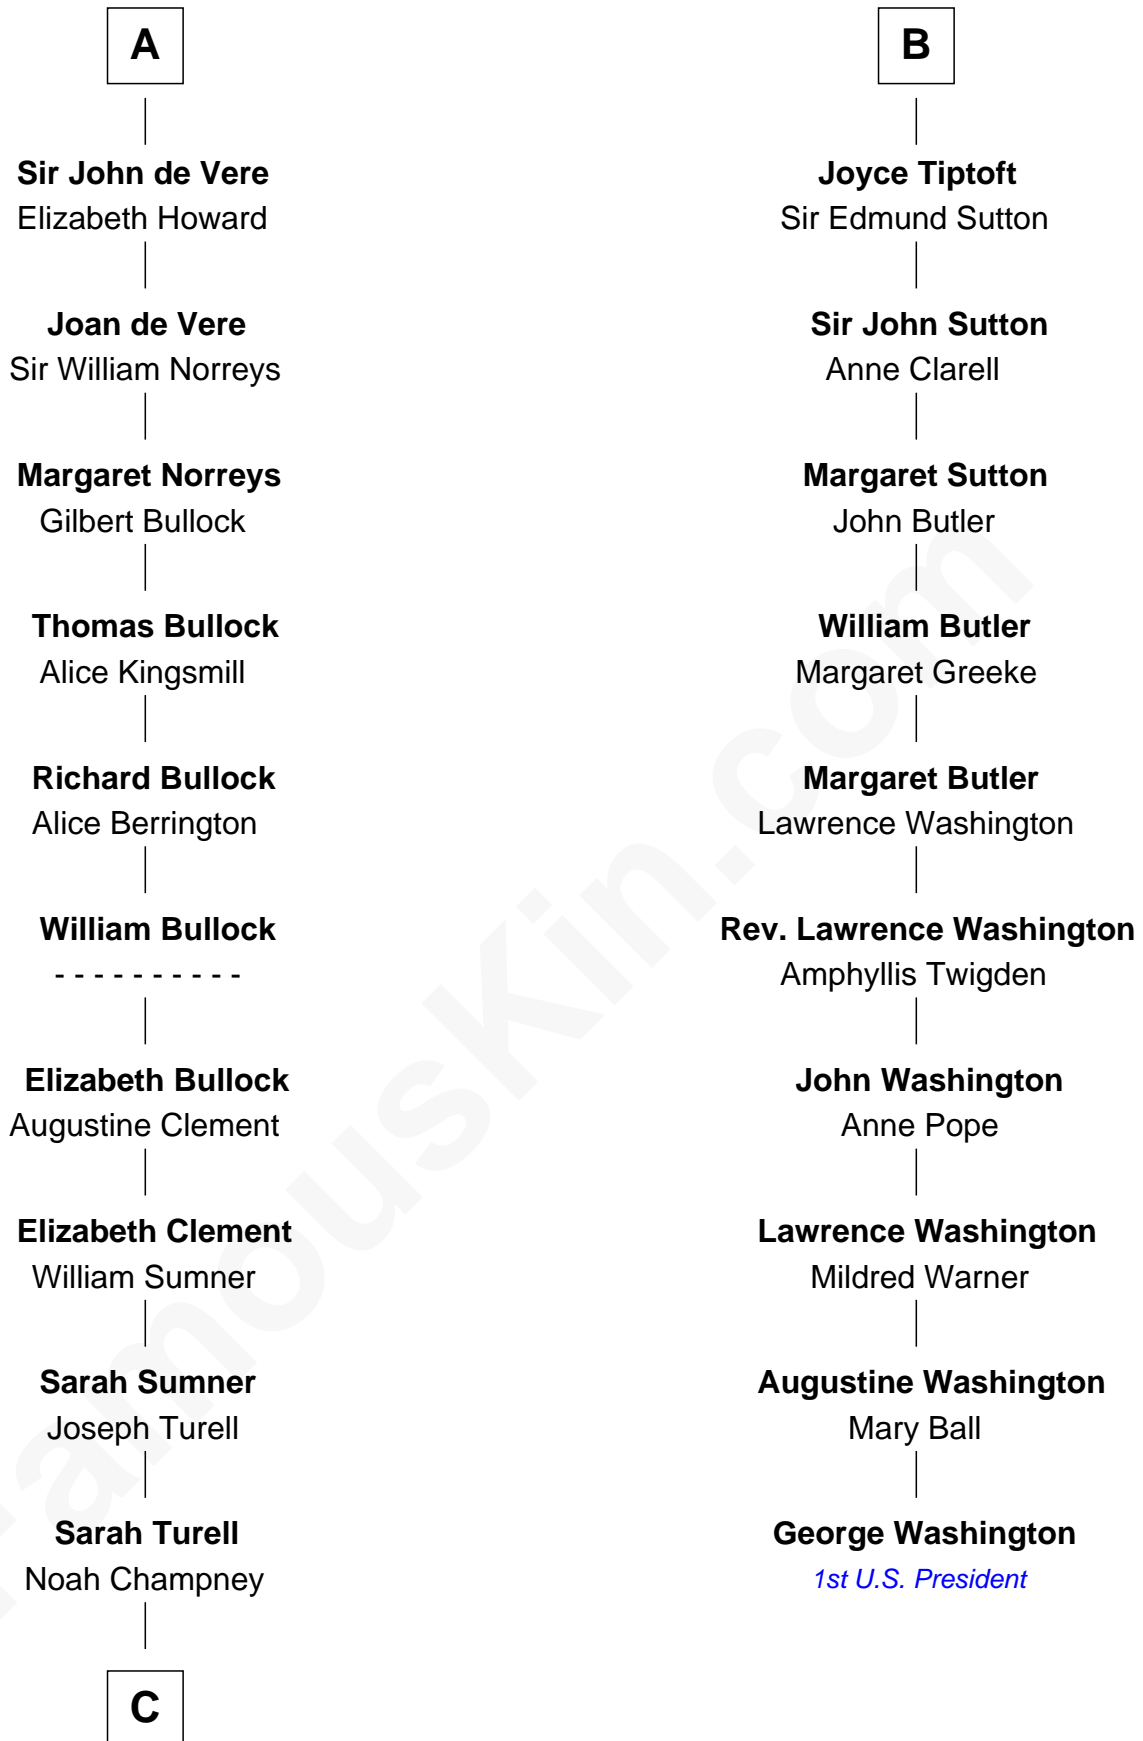

FamousKin.com
Relationship Chart of
James Russell Lowell
American "Fireside" Poet

16th cousin 4 times removed of
George Washington
1st U.S. President

Sir Roger de Mortimer
Maud de Brewes

C

—
Sarah Champney