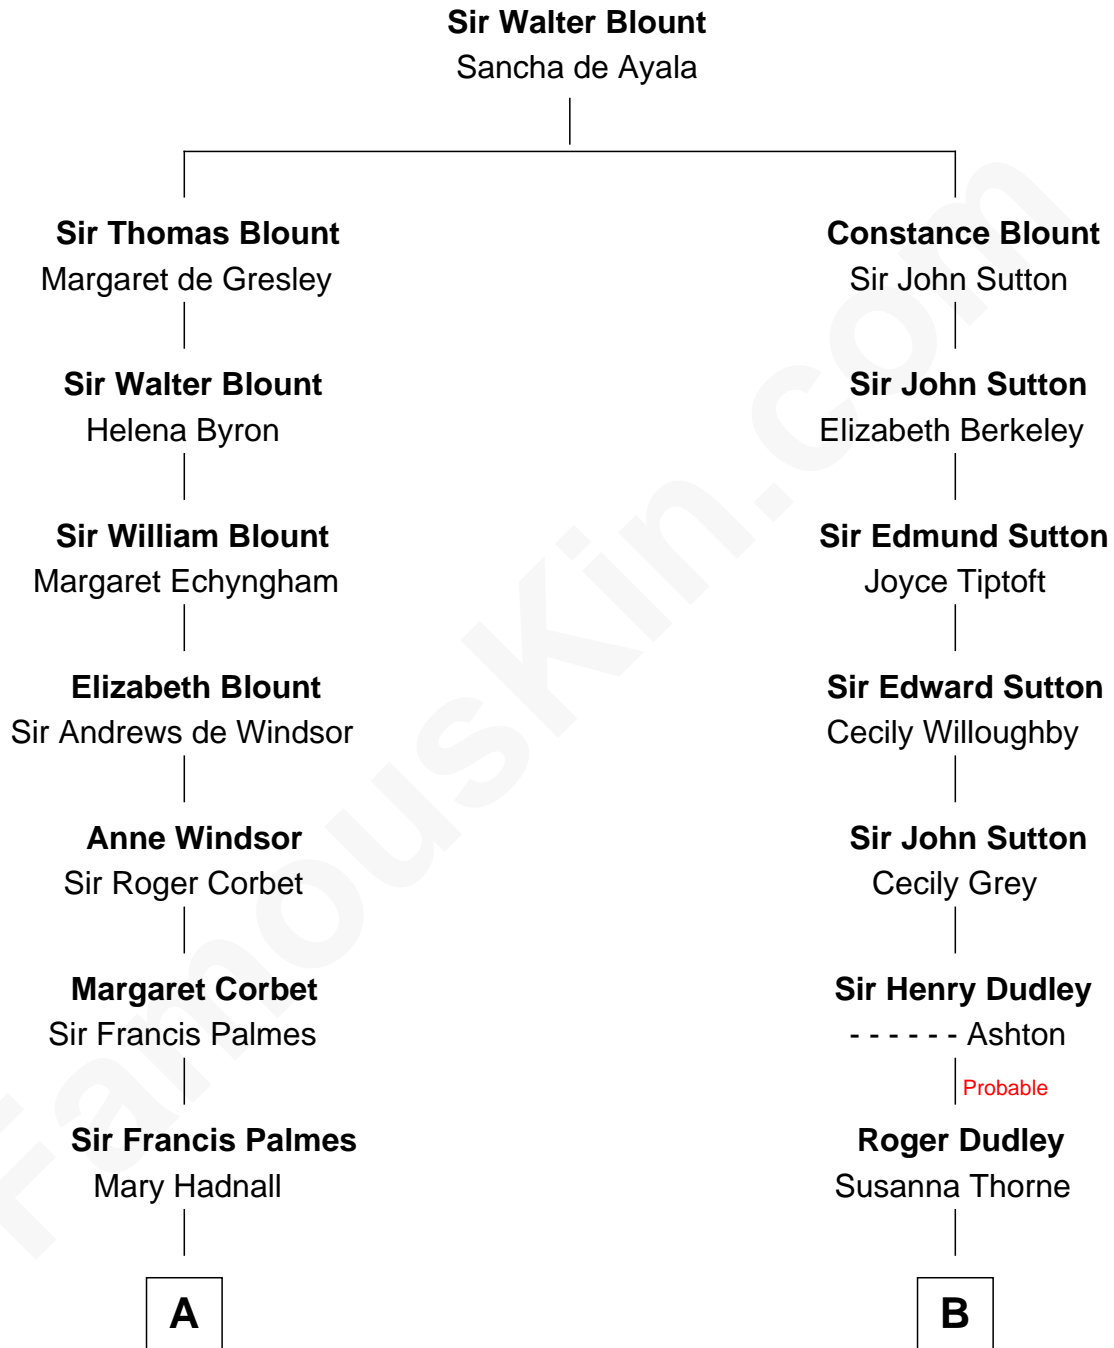

**FamousKin.com**  
**Relationship Chart of**  
**James Russell Lowell**  
*American "Fireside" Poet*

12th cousin 2 times removed of

**John Langdon**  
*Signer of the U.S. Constitution*

**A**

**Andrew Palmes**  
Elizabeth Harrison

**Elizabeth Palmes**  
Robert Chambers

**Charles Chambers**  
Rebecca Patefield

**Rebecca Chambers**  
Daniel Russell

**James Russell**  
Katharine Graves

**Rebecca Russell**  
John Lowell

**Rev. Charles Lowell**  
Harriet Brackett Spence