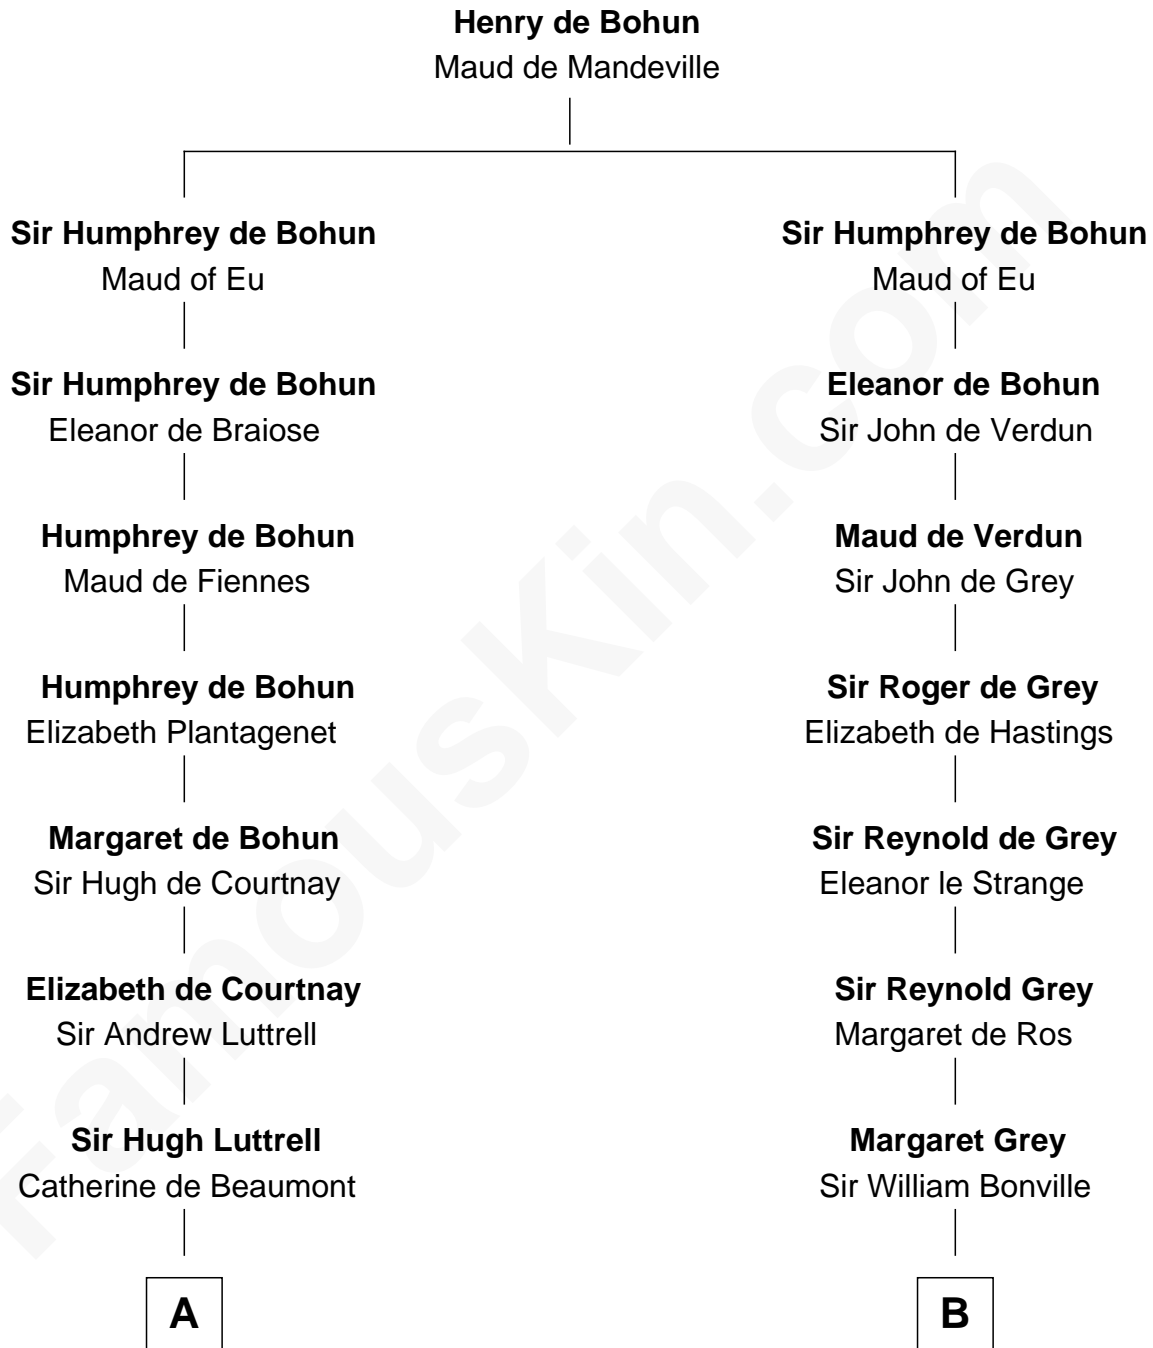

**FamousKin.com**  
**Relationship Chart of**  
**James Russell Lowell**  
*American "Fireside" Poet*

18th cousin 2 times removed of

**John Langdon**  
*Signer of the U.S. Constitution*

**C**

**Rev. John Lowell**

**Mary Hall**

John Langdon

**John Langdon**

*Signer of the U.S. Constitution*

FamousKin.com