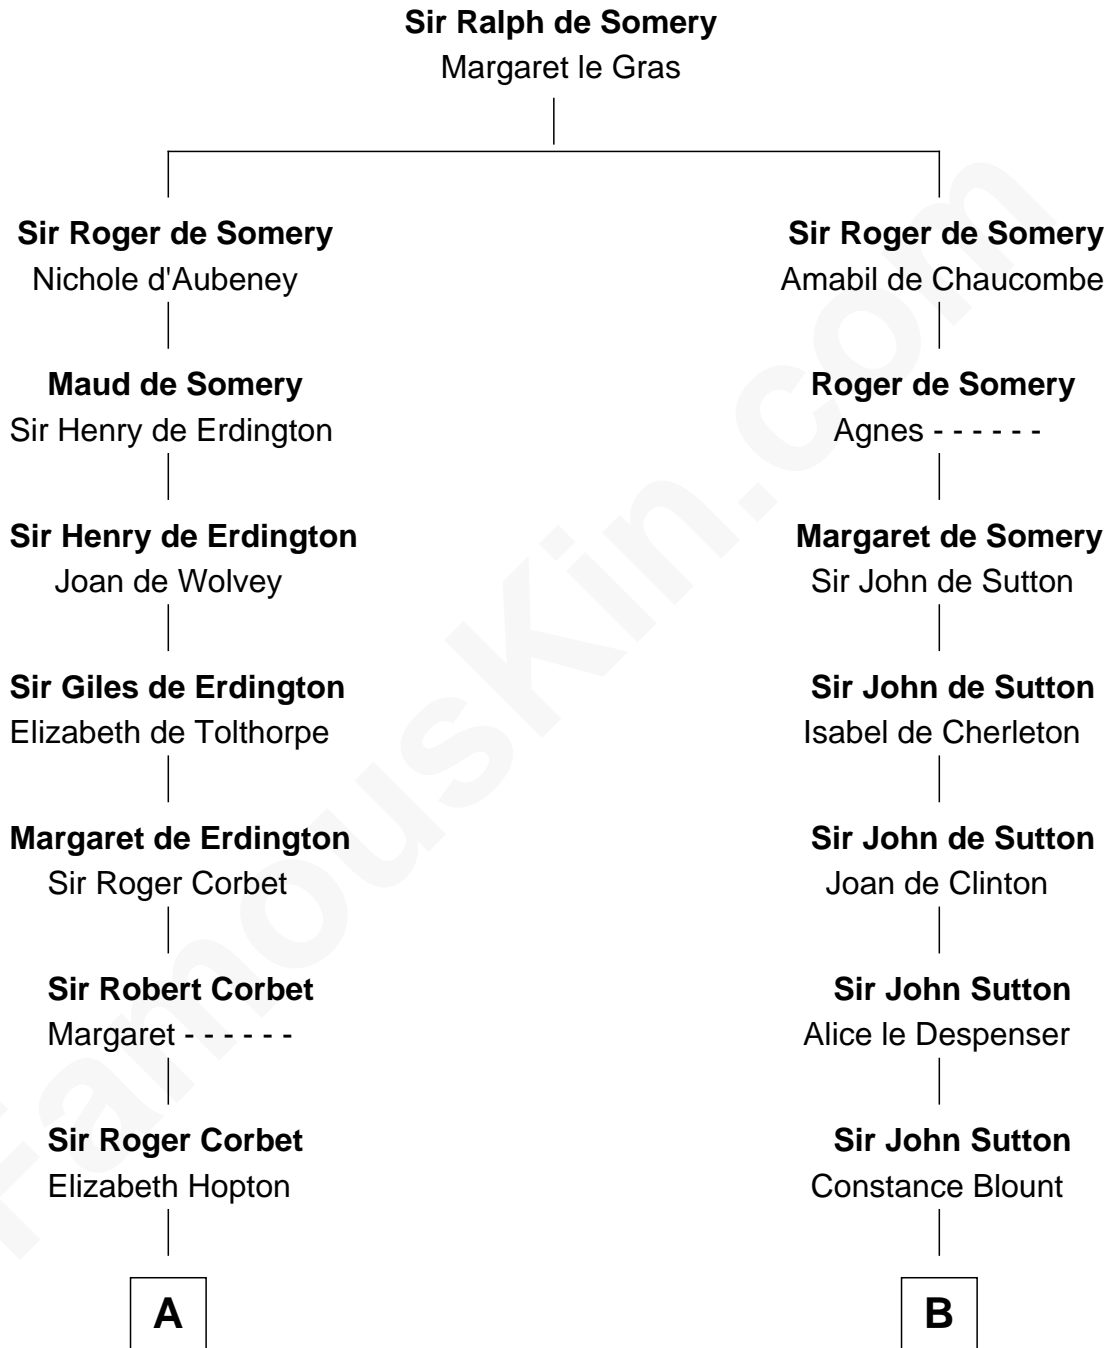

FamousKin.com
Relationship Chart of
James Russell Lowell
American "Fireside" Poet

18th cousin 1 time removed of
John Langdon
Signer of the U.S. Constitution

C

Rebecca Russell

John Lowell

Rev. Charles Lowell
Harriet Brackett Spence