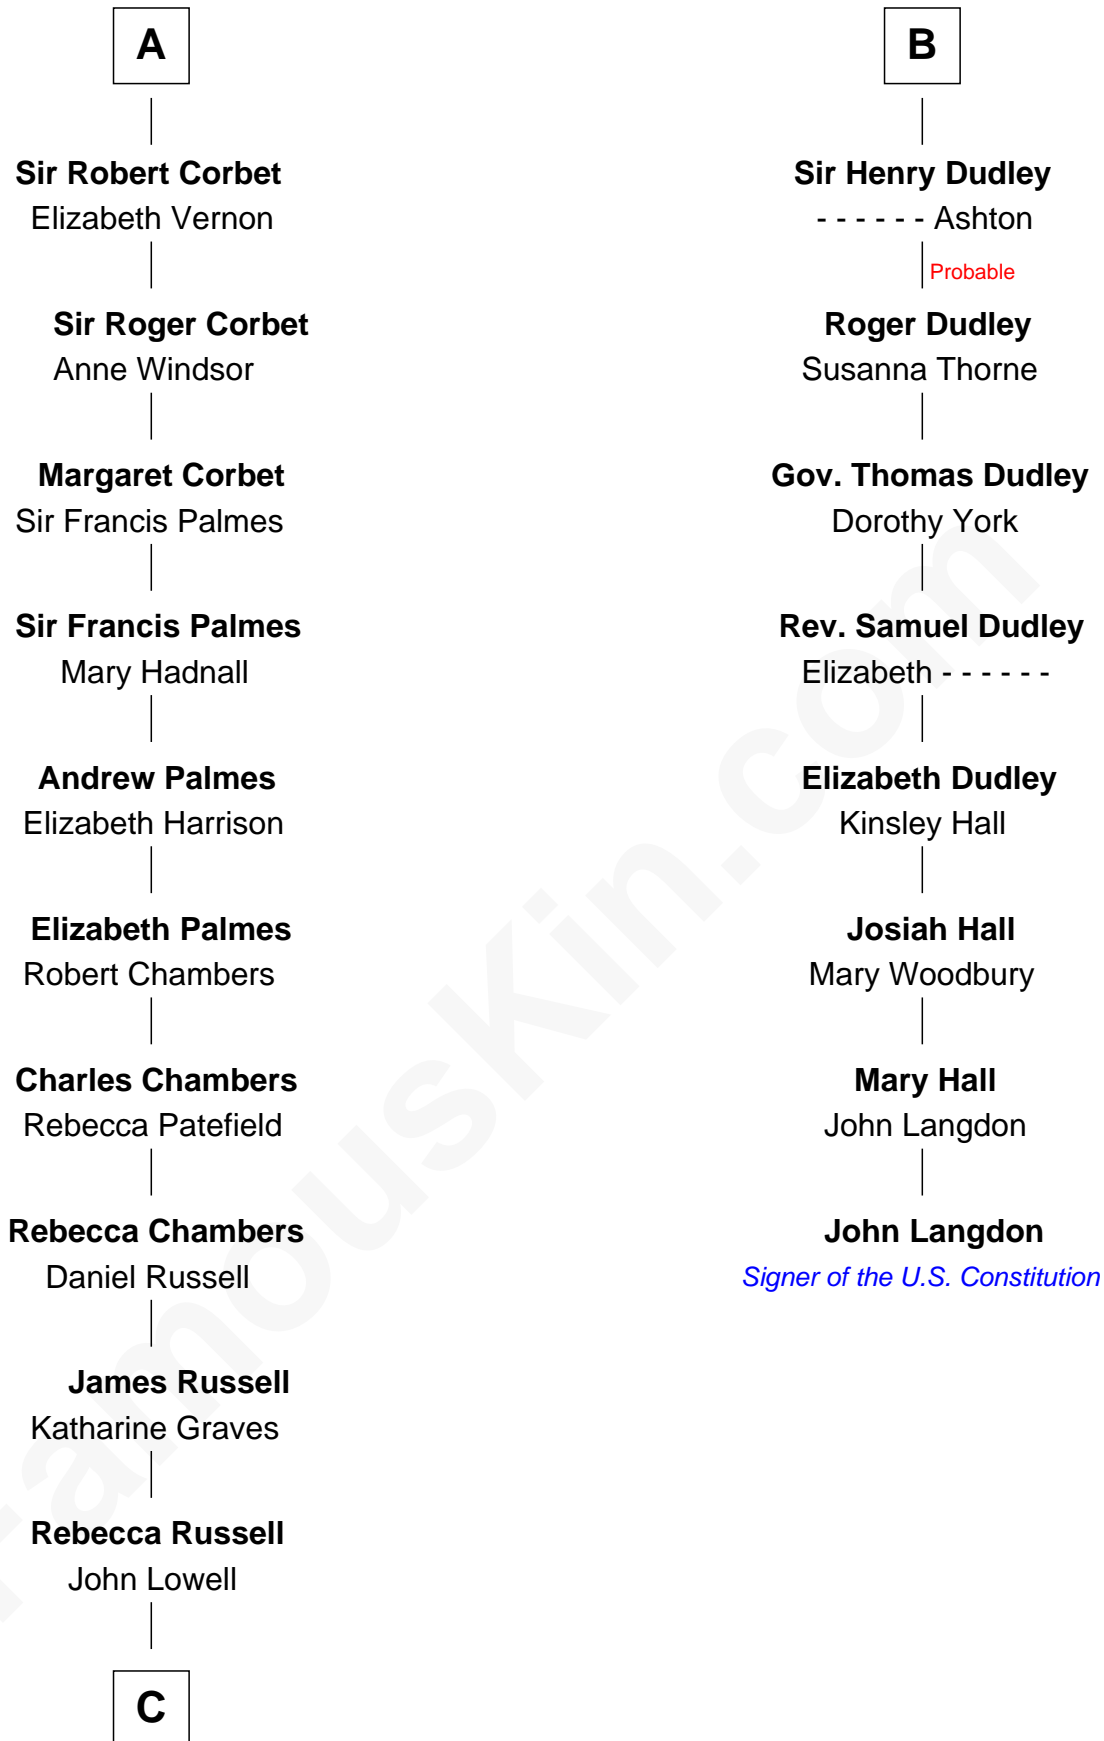

**FamousKin.com**  
**Relationship Chart of**  
**James Russell Lowell**  
*American "Fireside" Poet*

14th cousin 4 times removed of

**John Langdon**  
*Signer of the U.S. Constitution*

C

Rev. Charles Lowell  
Harriet Brackett Spence

James Russell Lowell  
*American "Fireside" Poet*

FamousKin.com