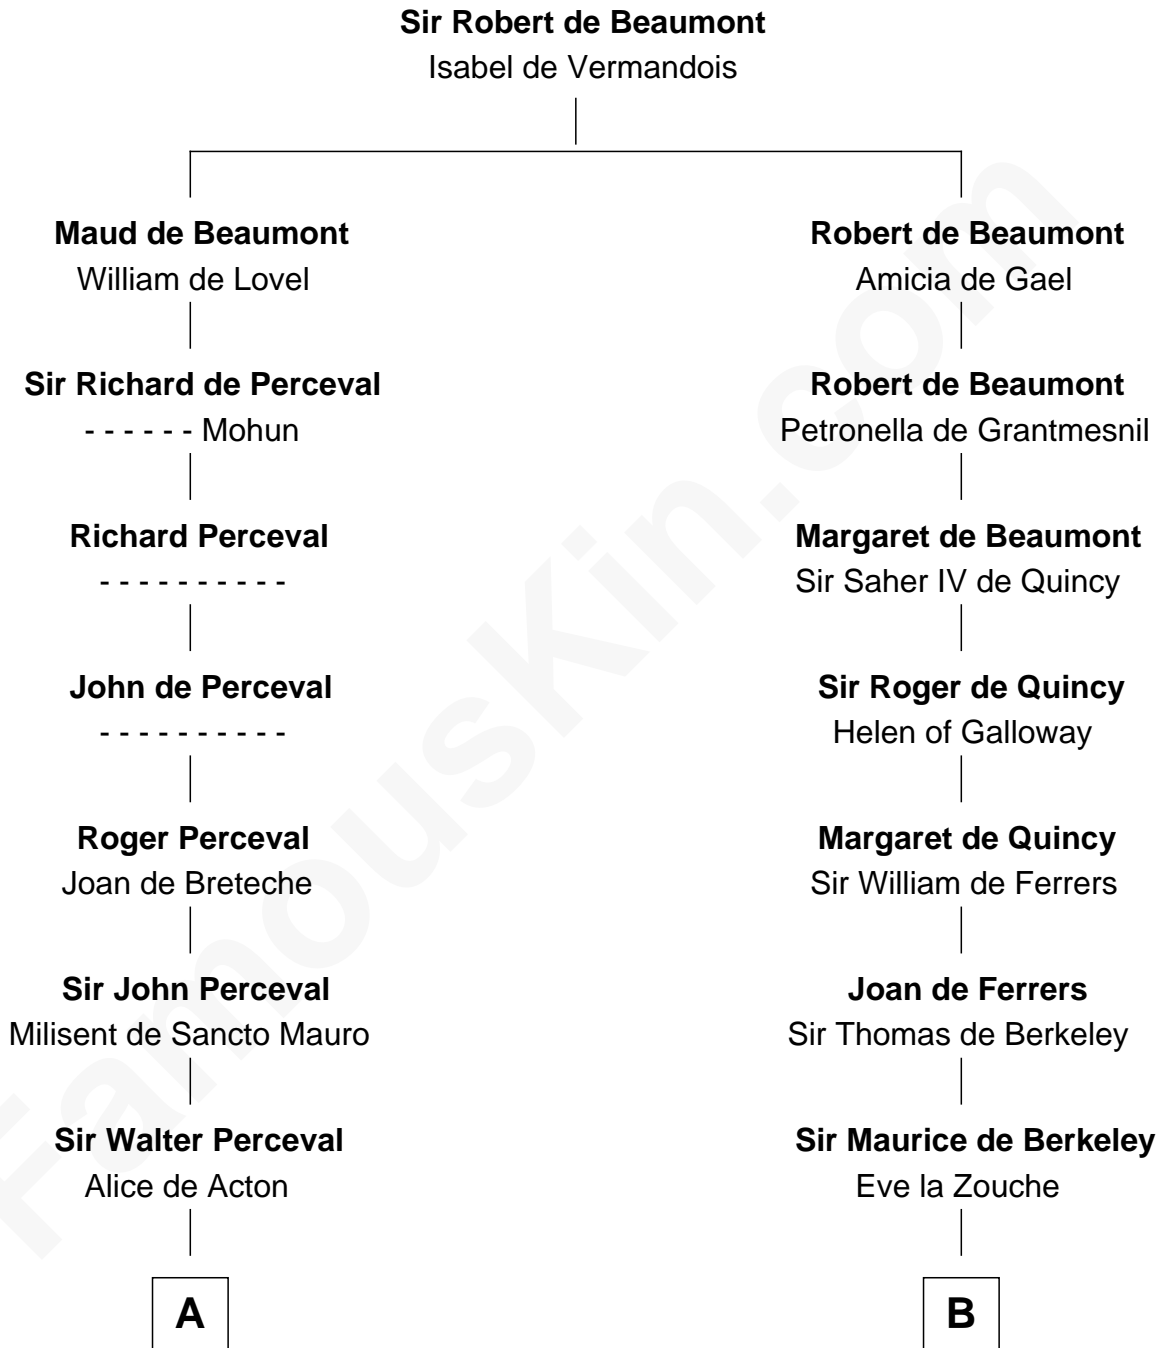

FamousKin.com
Relationship Chart of
James Russell Lowell
American "Fireside" Poet

20th cousin 1 time removed of
John Langdon
Signer of the U.S. Constitution

C

Ebenezer Lowell

Elizabeth Shailer

Rev. John Lowell