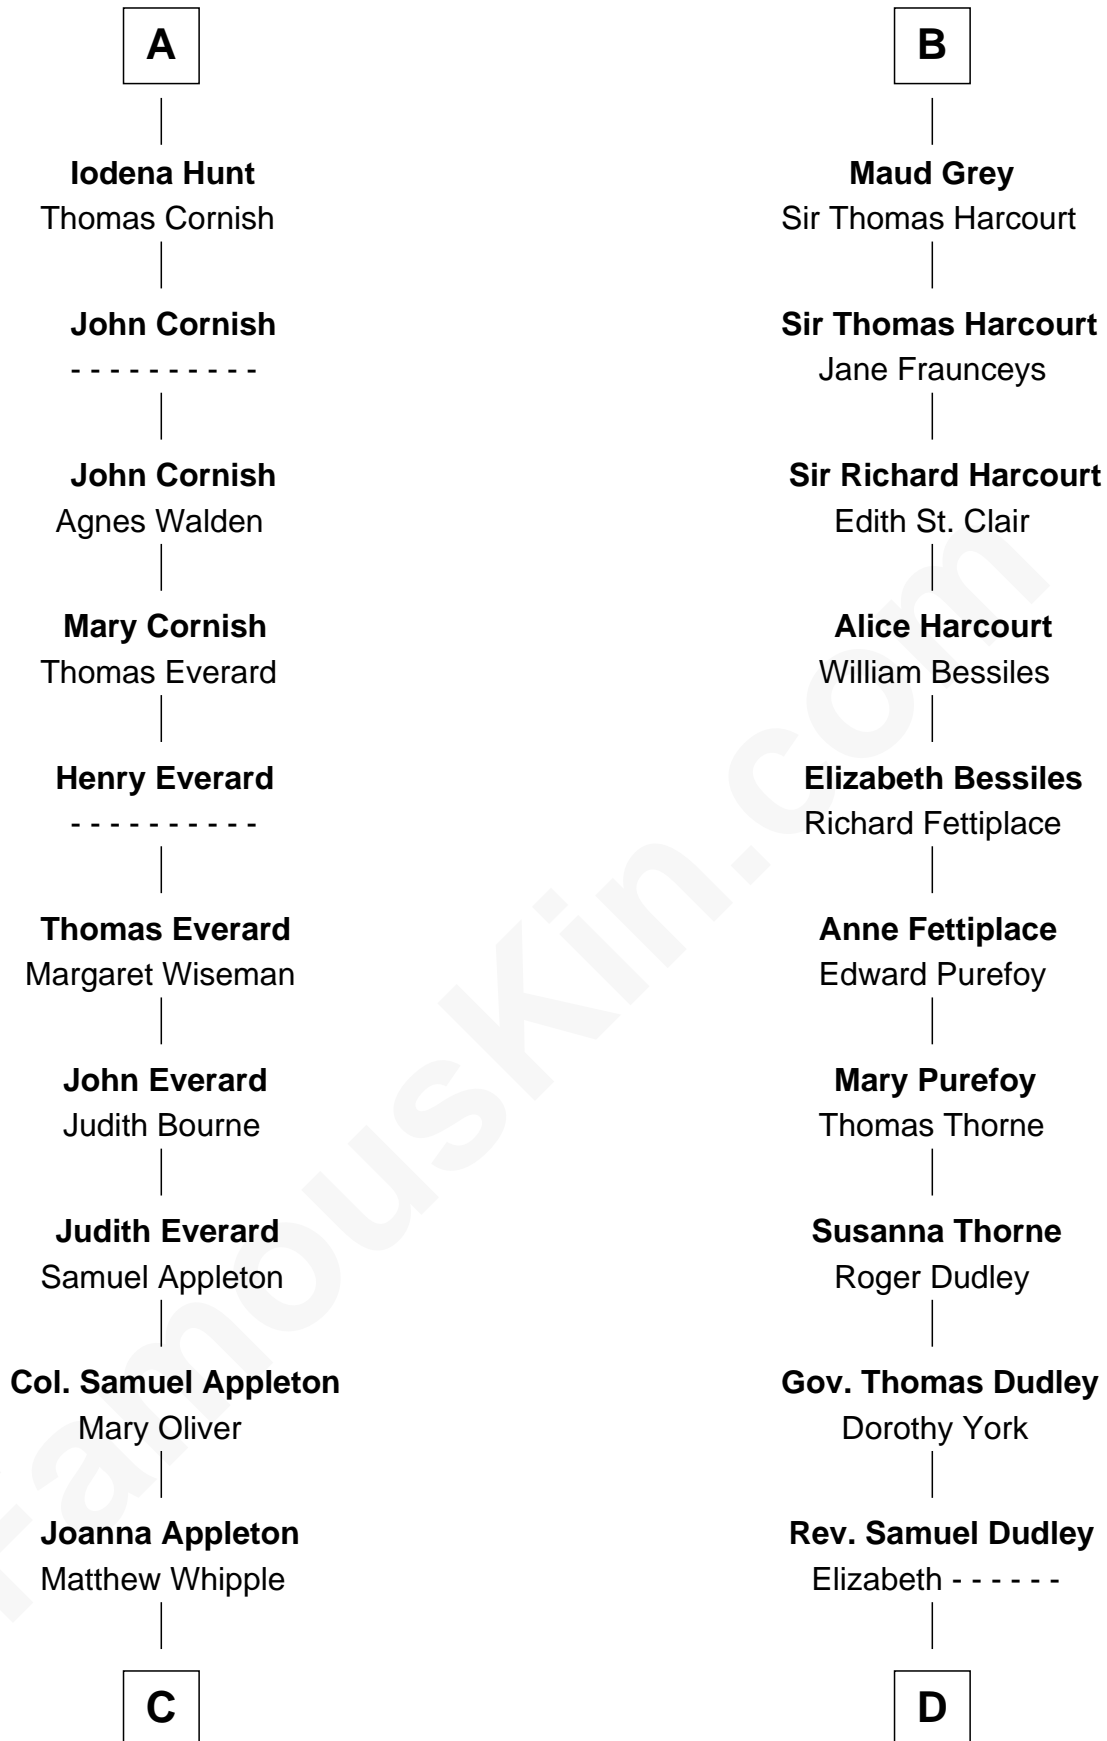

FamousKin.com
Relationship Chart of
James Russell Lowell
American "Fireside" Poet

20th cousin 1 time removed of
John Langdon
Signer of the U.S. Constitution

C

William Whipple

Mary Cutts

Mary Whipple

Robert Traill