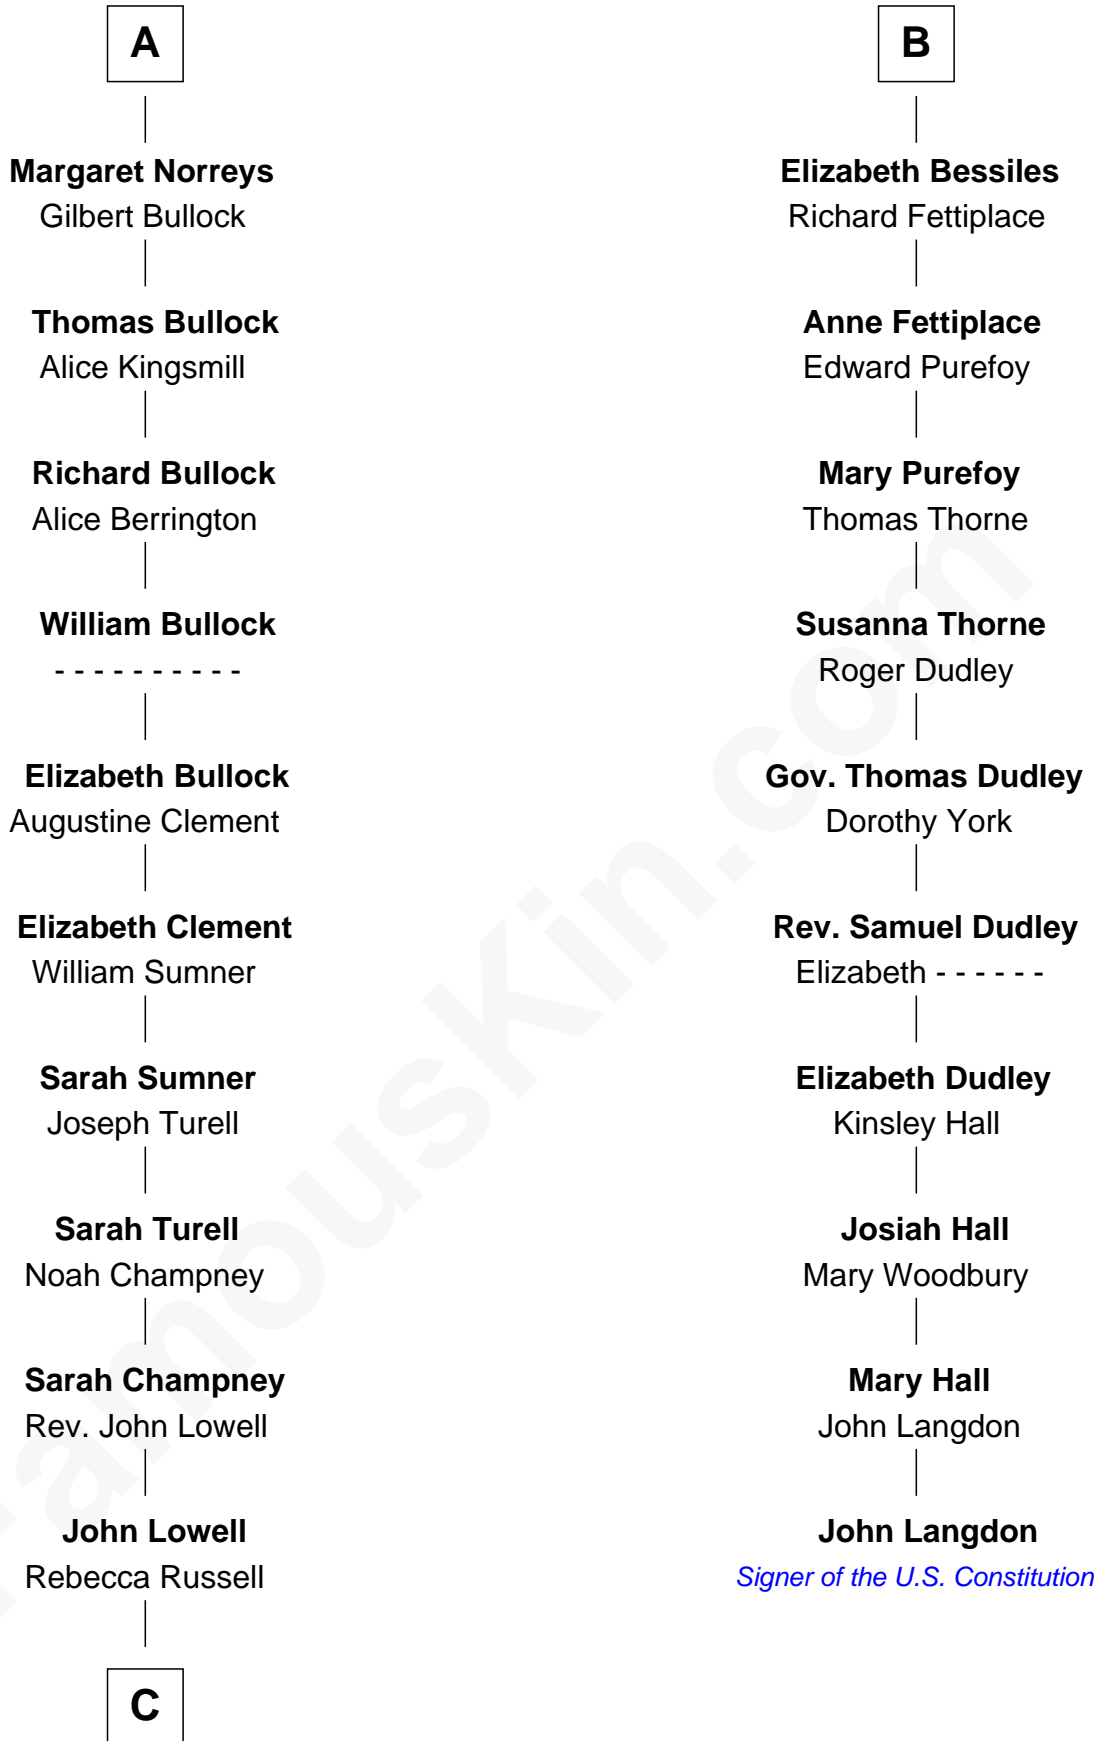

FamousKin.com

Relationship Chart of

James Russell Lowell

American "Fireside" Poet

16th cousin 2 times removed of

John Langdon
Signer of the U.S. Constitution

C

Rev. Charles Lowell
Harriet Brackett Spence

James Russell Lowell
American "Fireside" Poet

FamousKin.com