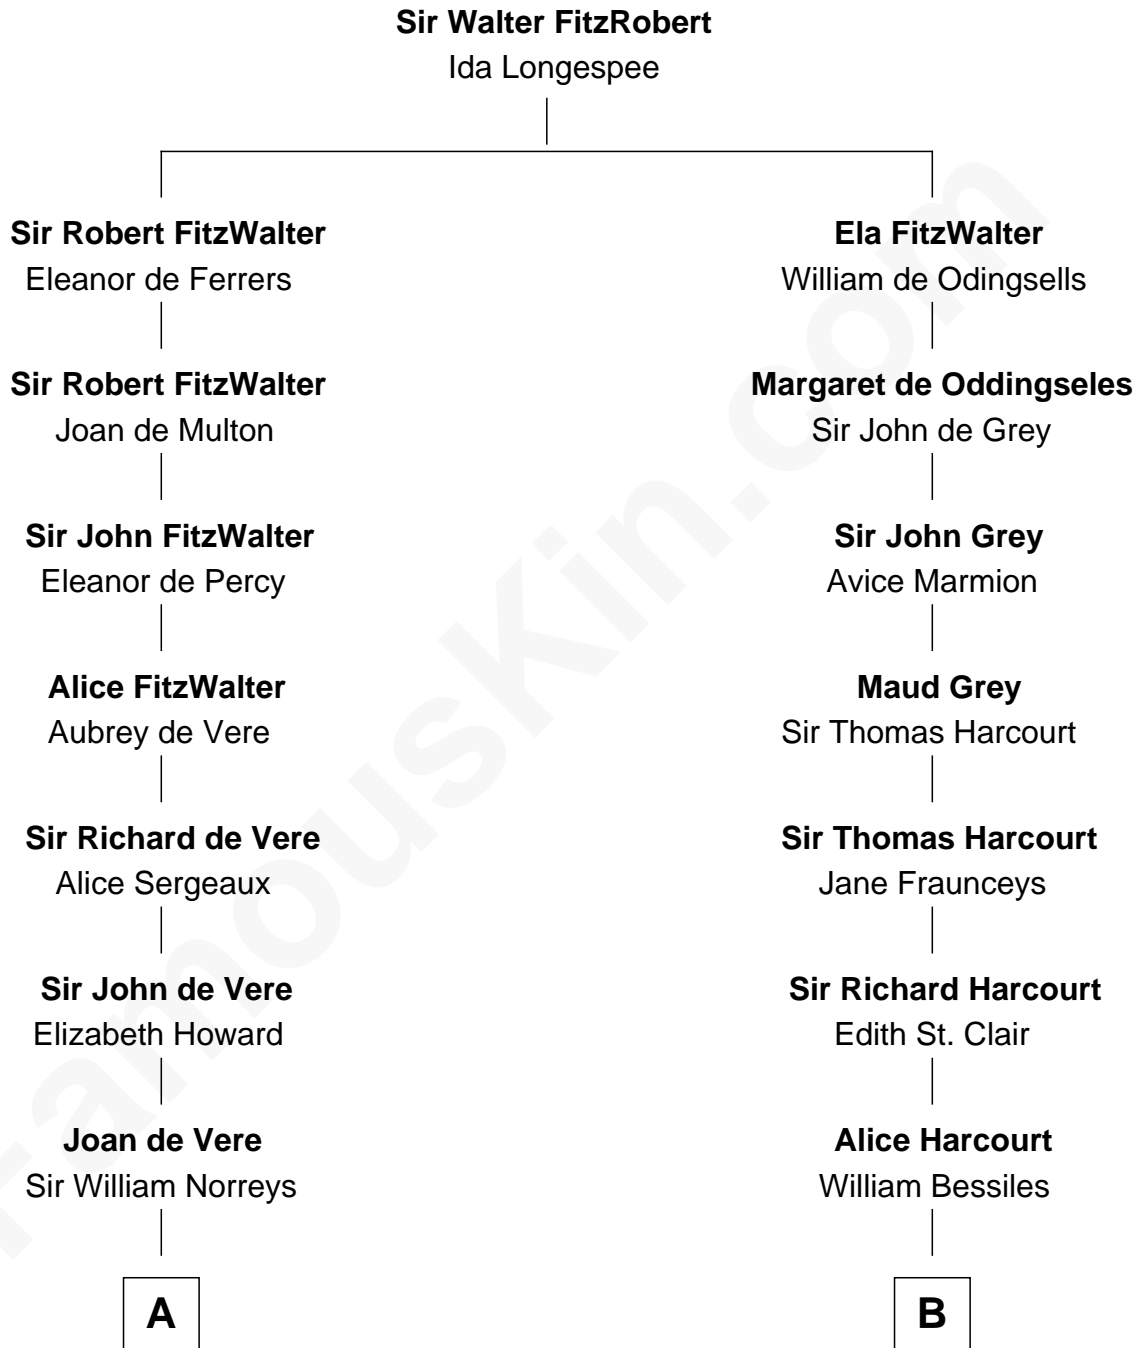

FamousKin.com

Relationship Chart of

James Russell Lowell

American "Fireside" Poet

16th cousin 2 times removed of

John Langdon
Signer of the U.S. Constitution

C

Rev. Charles Lowell
Harriet Brackett Spence

James Russell Lowell
American "Fireside" Poet

FamousKin.com