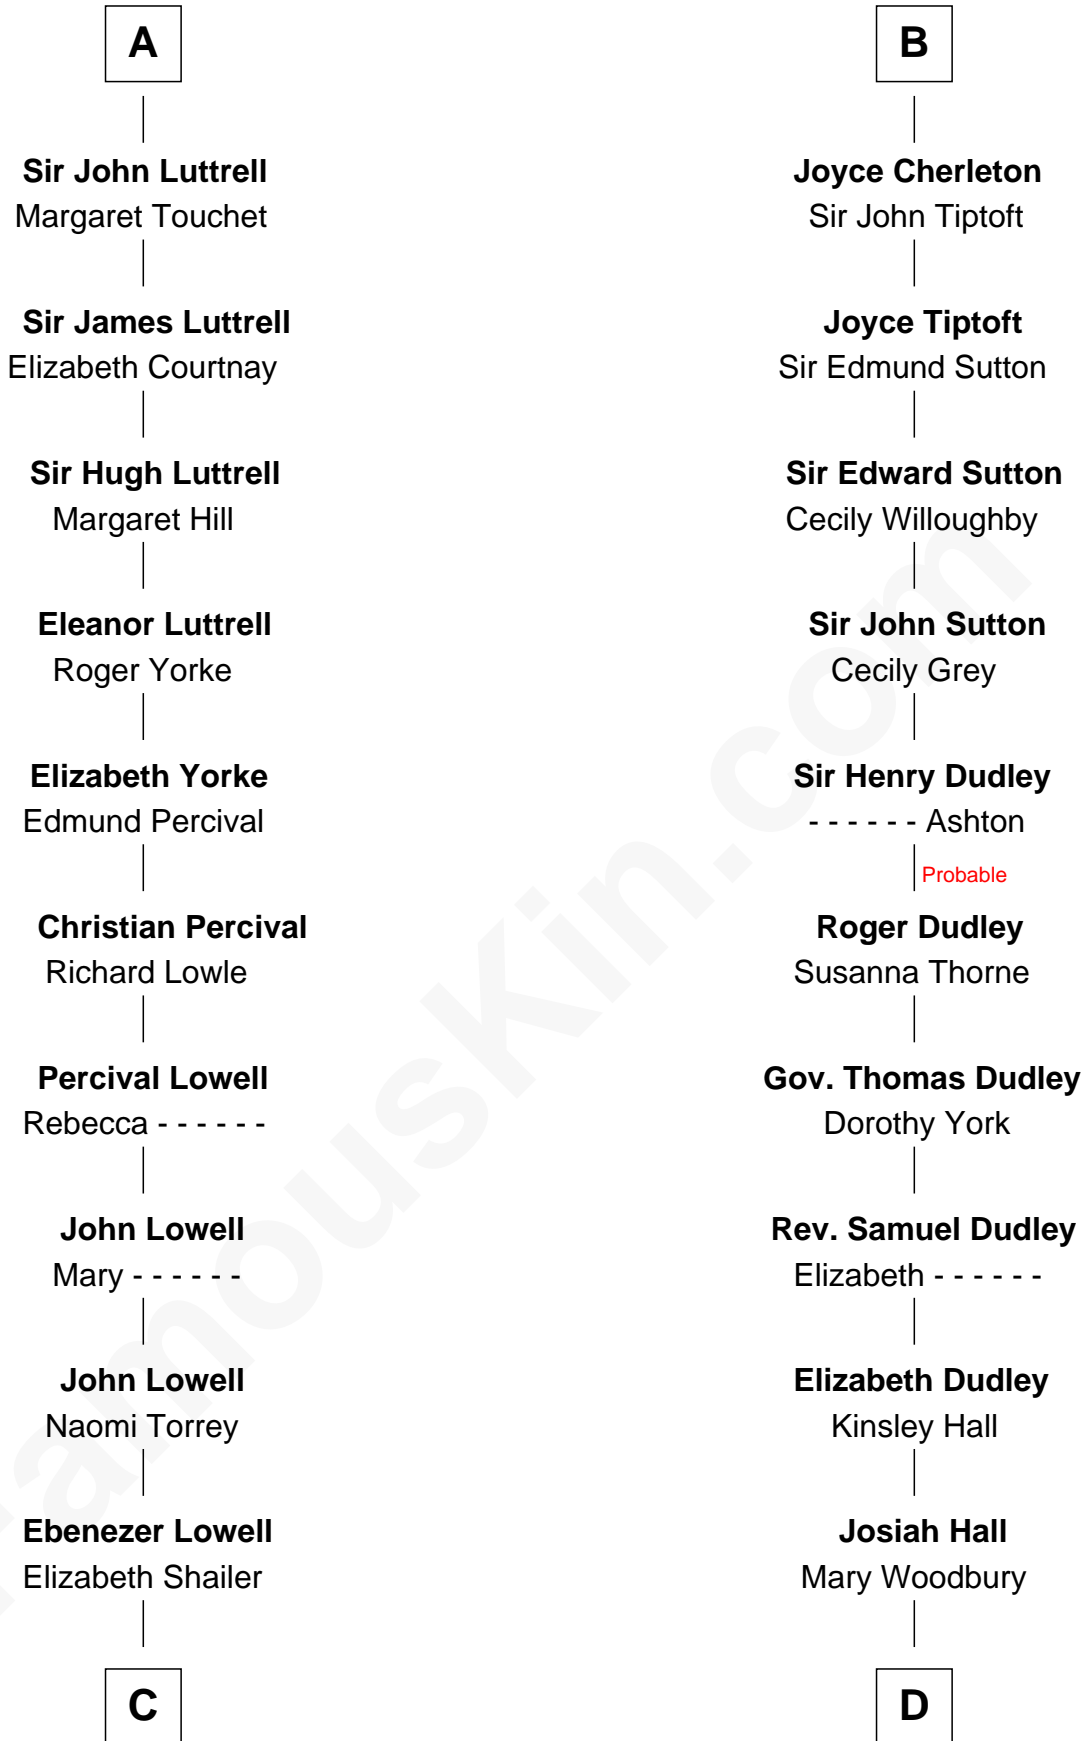

FamousKin.com
Relationship Chart of
James Russell Lowell
American "Fireside" Poet

18th cousin 2 times removed of
John Langdon
Signer of the U.S. Constitution

C

Rev. John Lowell

Sarah Champney

John Lowell

Rebecca Russell