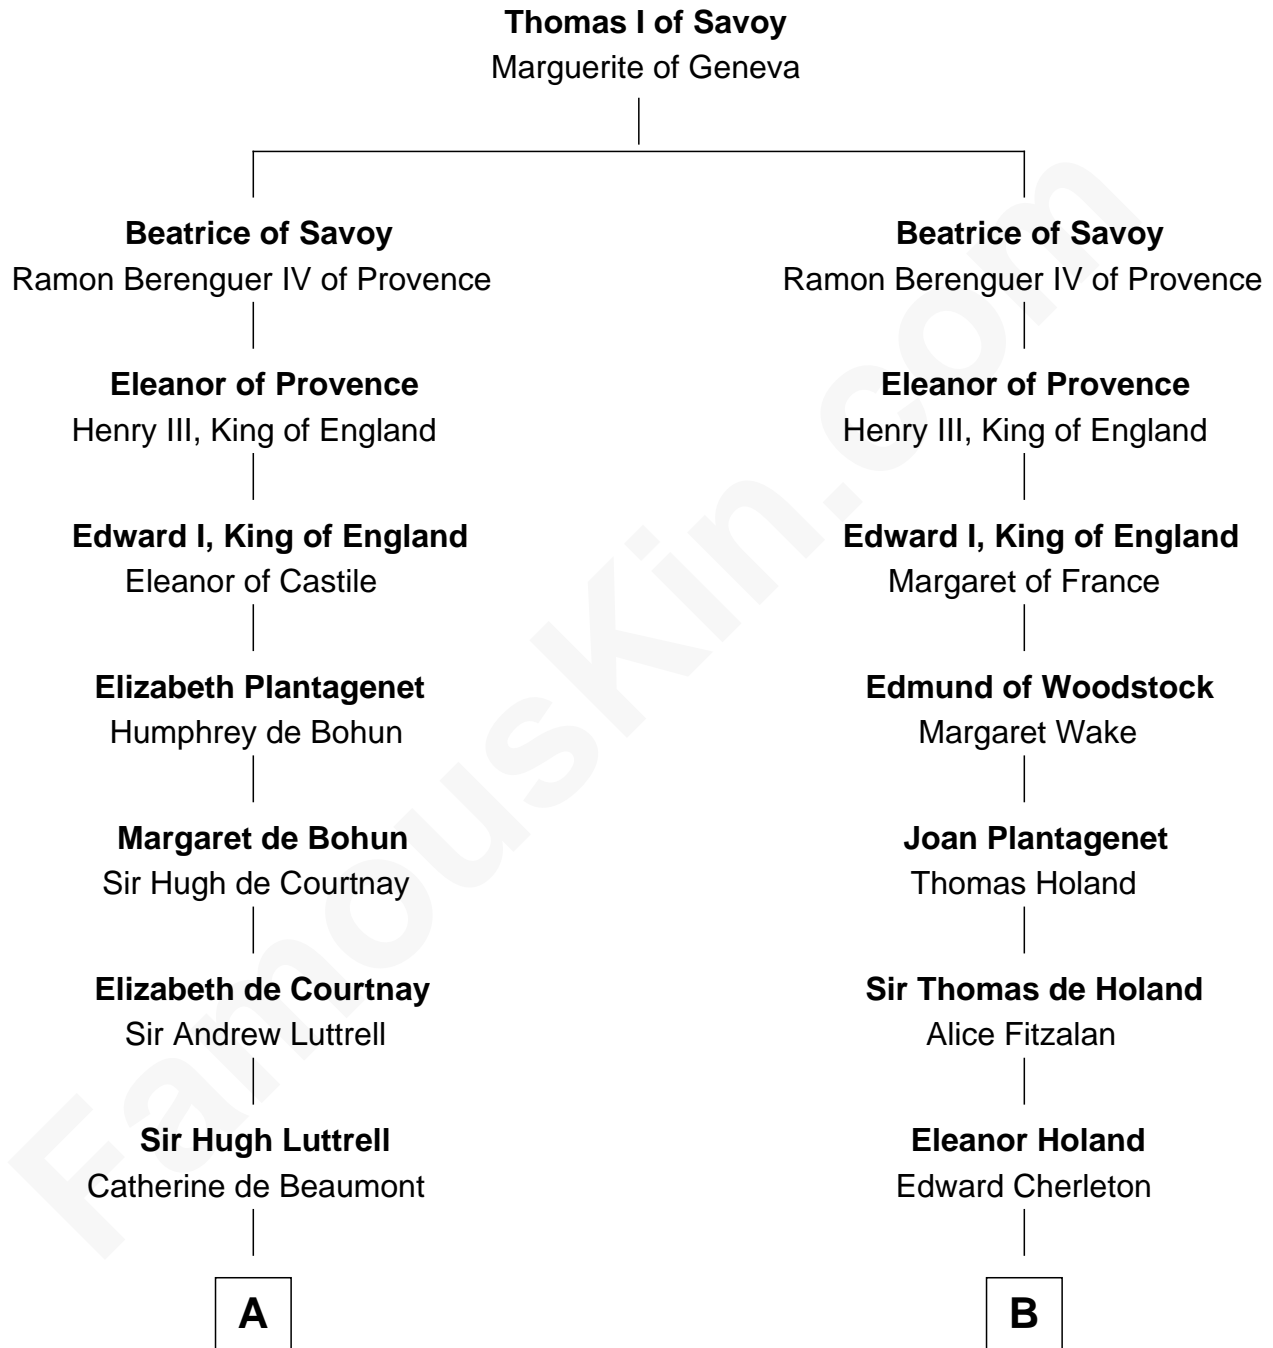

FamousKin.com
Relationship Chart of
James Russell Lowell
American "Fireside" Poet

18th cousin 2 times removed of
John Langdon
Signer of the U.S. Constitution

C

Rev. John Lowell

Sarah Champney

John Lowell

Rebecca Russell