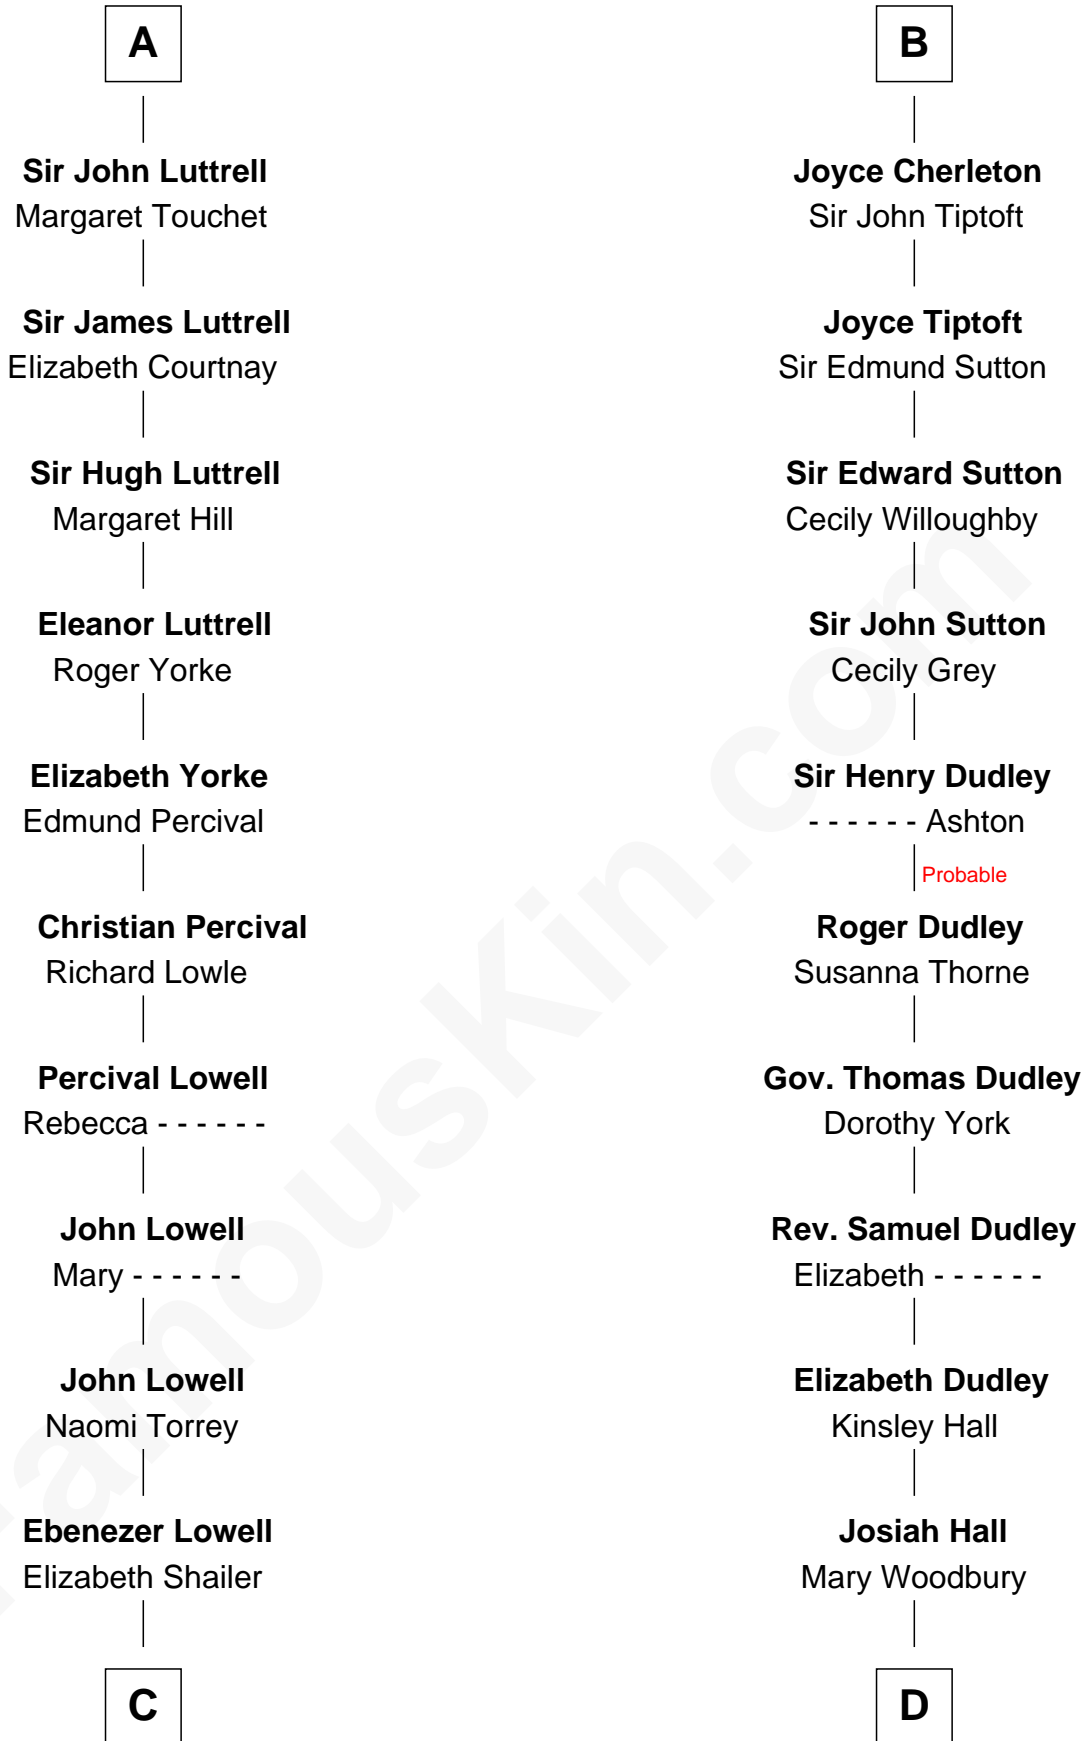

FamousKin.com
Relationship Chart of
James Russell Lowell
American "Fireside" Poet

18th cousin 2 times removed of

John Langdon
Signer of the U.S. Constitution

C

Rev. John Lowell

Sarah Champney

John Lowell

Rebecca Russell