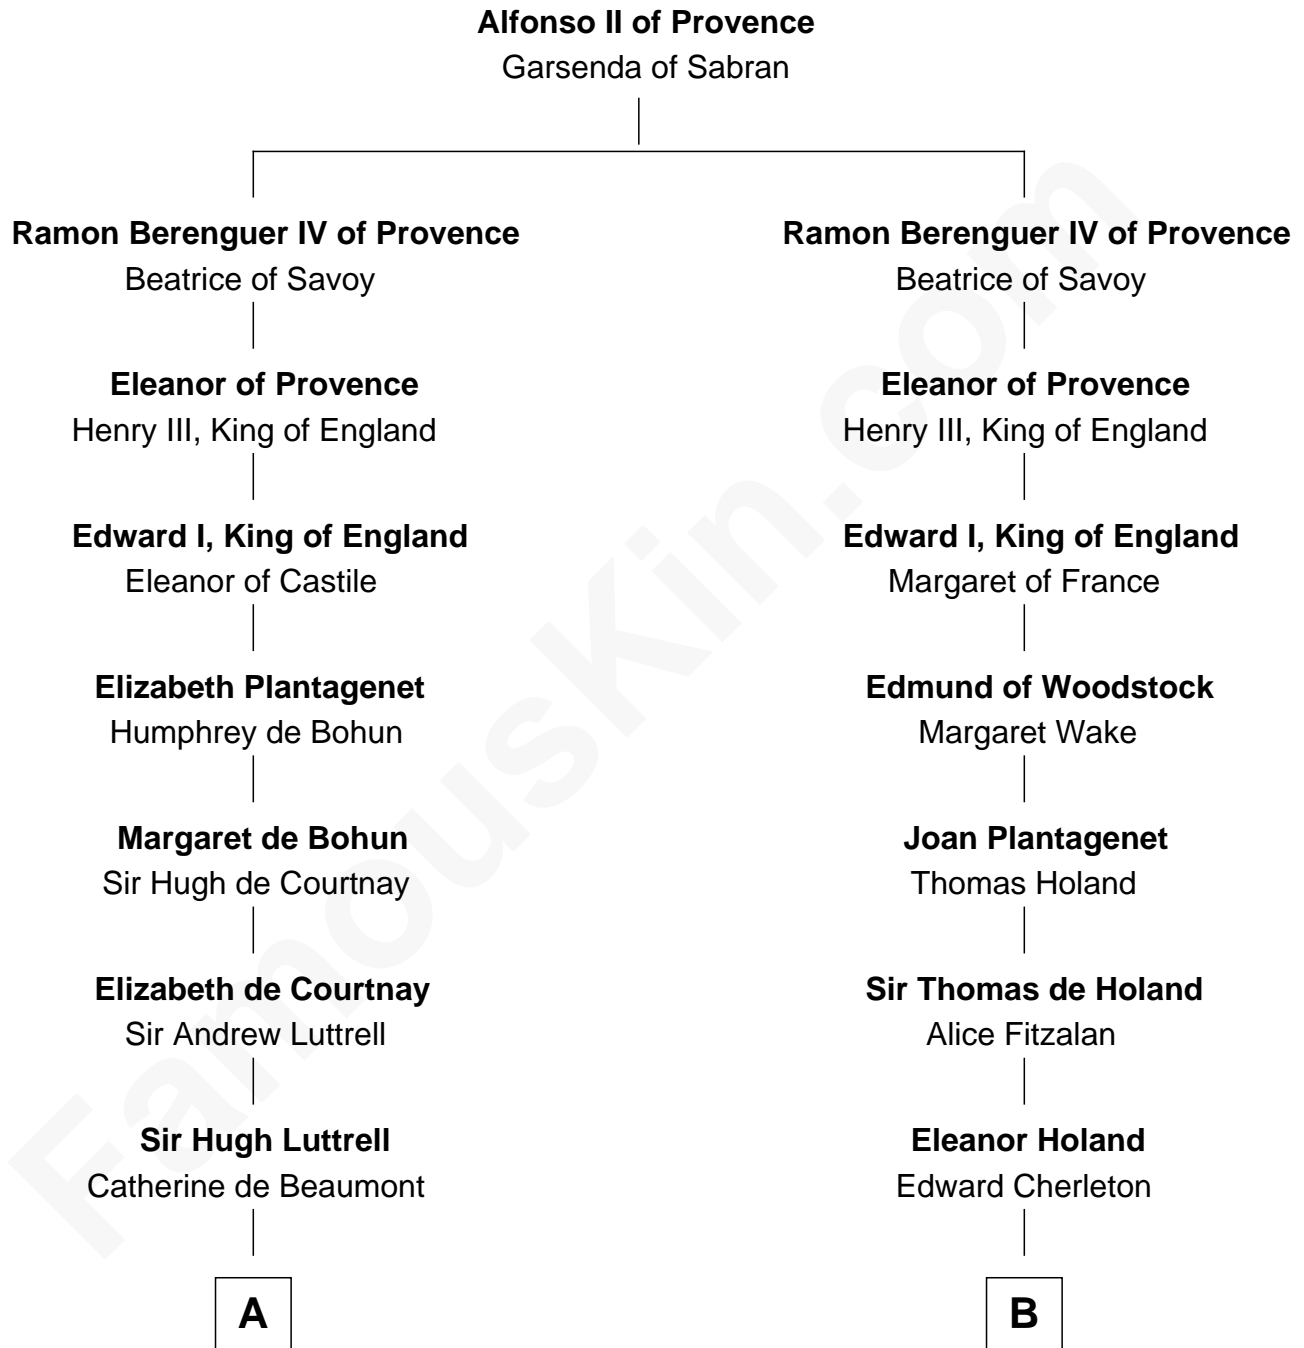

FamousKin.com
Relationship Chart of
James Russell Lowell
American "Fireside" Poet

18th cousin 2 times removed of

John Langdon
Signer of the U.S. Constitution

C

Rev. John Lowell

Sarah Champney

John Lowell

Rebecca Russell