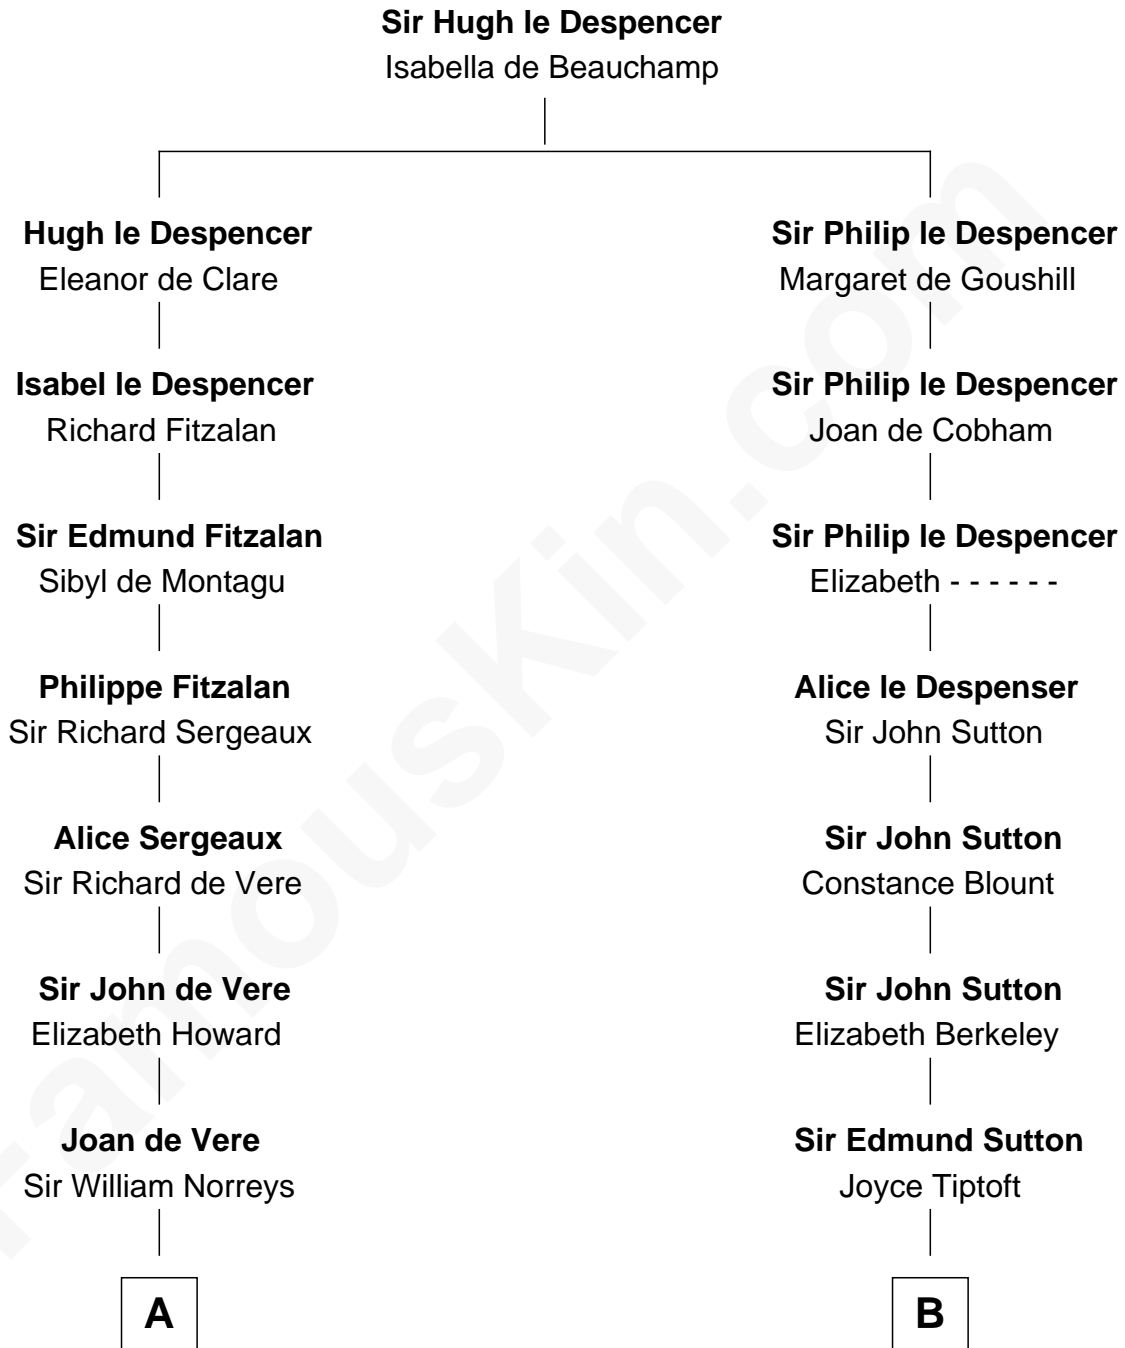

FamousKin.com
Relationship Chart of
James Russell Lowell
American "Fireside" Poet

16th cousin 2 times removed of

John Langdon
Signer of the U.S. Constitution

C

Rev. Charles Lowell
Harriet Brackett Spence

James Russell Lowell
American "Fireside" Poet

FamousKin.com