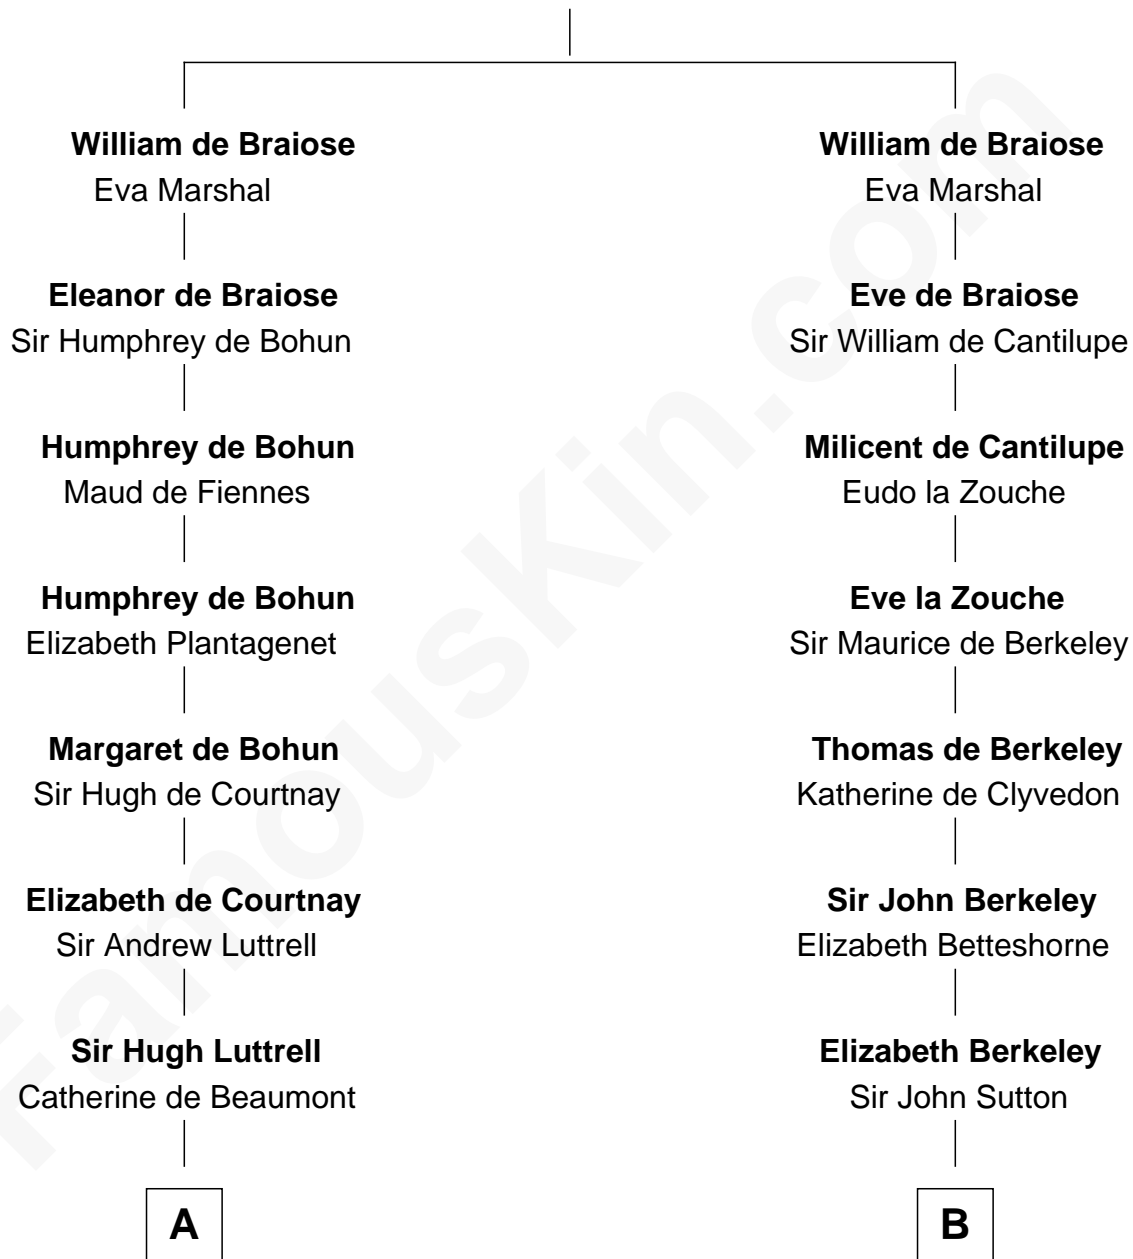

FamousKin.com
Relationship Chart of
James Russell Lowell
American "Fireside" Poet

17th cousin 3 times removed of
John Langdon
Signer of the U.S. Constitution

Reginald de Braiose

C

—
Rev. John Lowell

Sarah Champney

—
John Lowell

Rebecca Russell

—
Rev. Charles Lowell

Harriet Brackett Spence

—
James Russell Lowell

American "Fireside" Poet

FamousKin.com