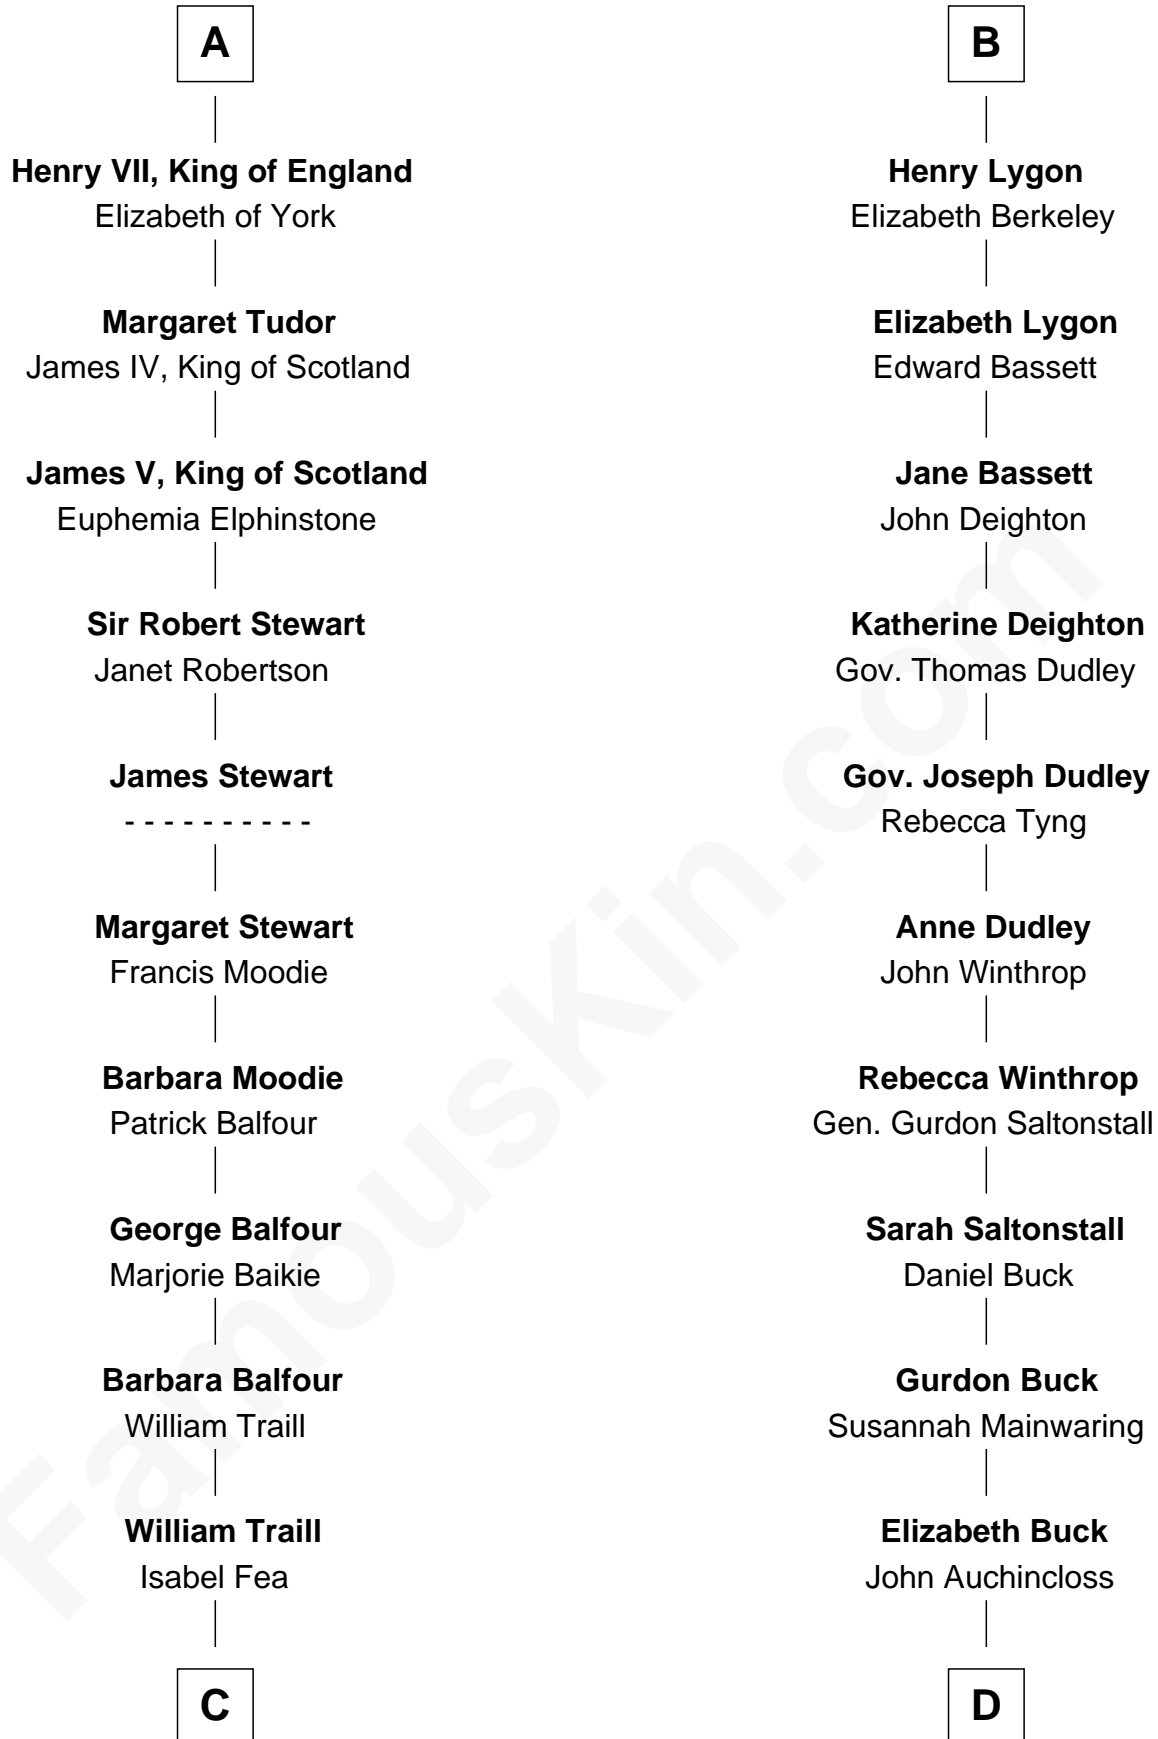

FamousKin.com Relationship Chart of

James Russell Lowell

American "Fireside" Poet

19th cousin 1 time removed of

Louis Auchincloss

Author

Sir Walter de Beauchamp

Alice de Tony