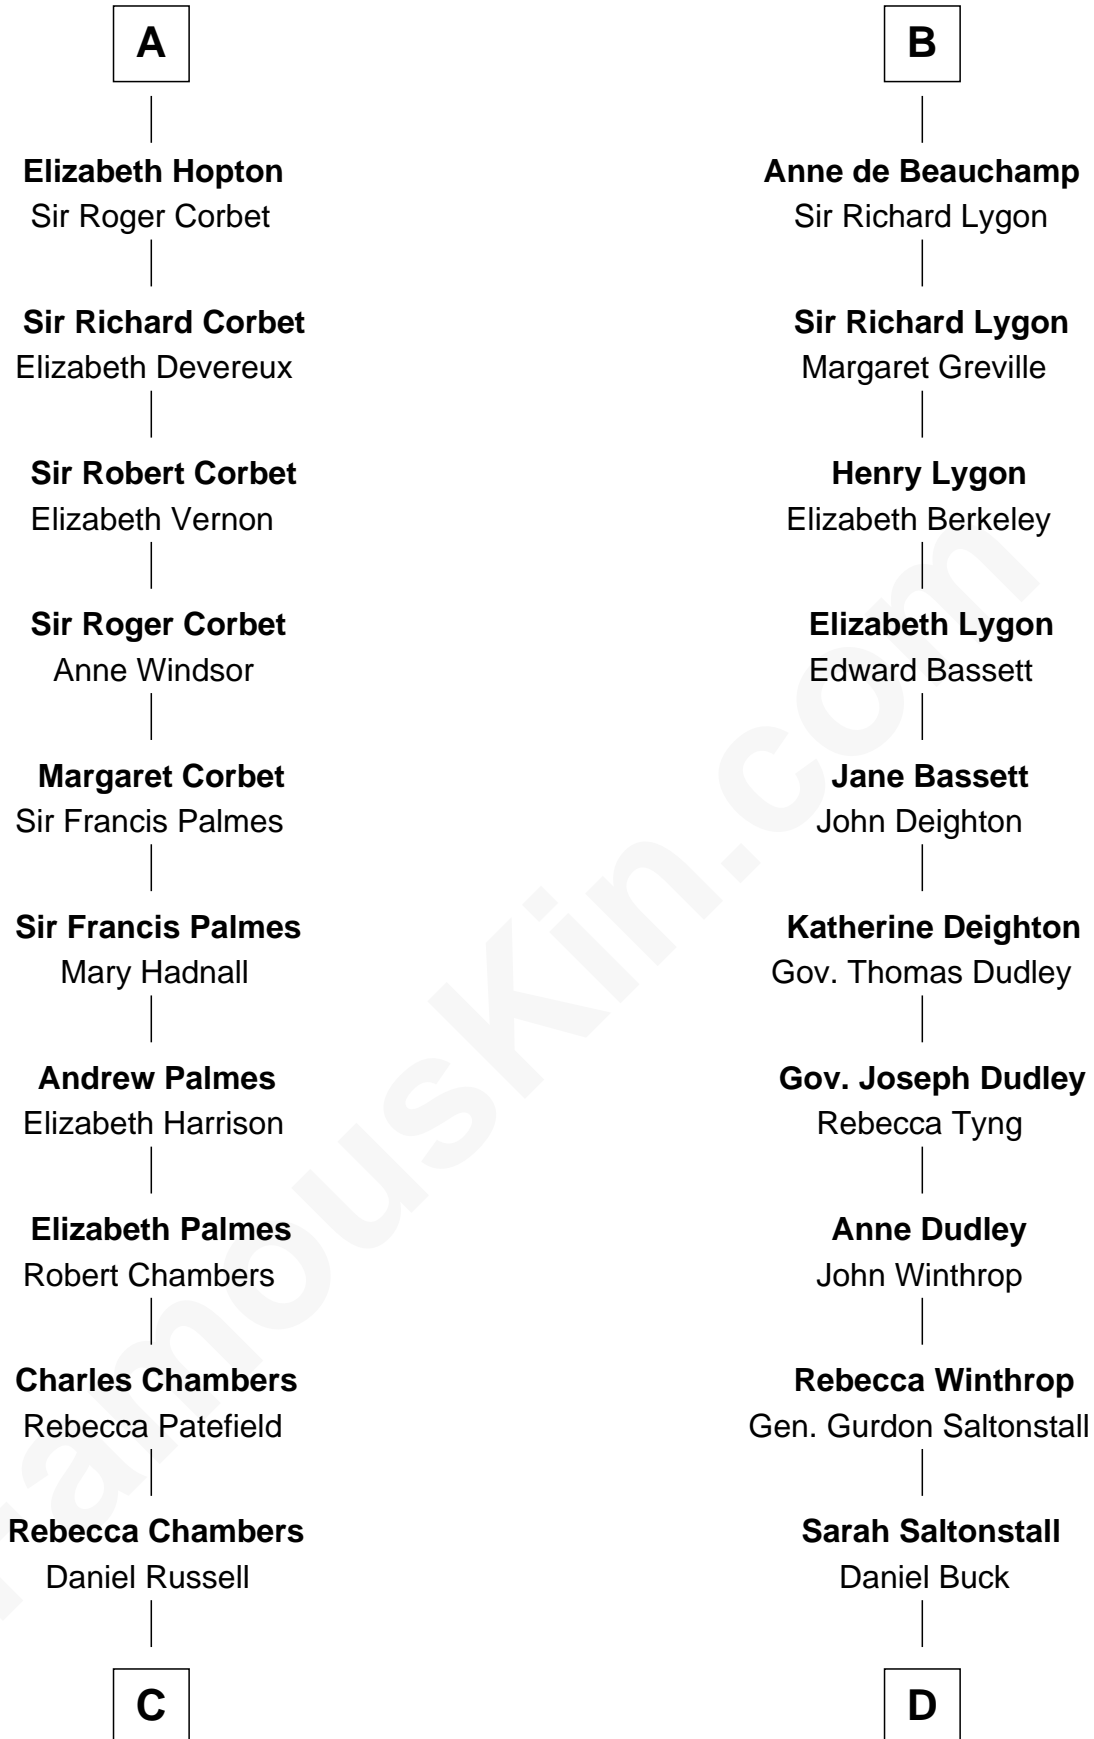

## Relationship Chart of

### James Russell Lowell

American "Fireside" Poet

20th cousin 1 time removed of

**Louis Auchincloss**  
Author

**C**

**James Russell**  
Katharine Graves

**Rebecca Russell**  
John Lowell

**Rev. Charles Lowell**  
Harriet Brackett Spence

**James Russell Lowell**  
*American "Fireside" Poet*

**D**

**Gurdon Buck**  
Susannah Mainwaring

**Elizabeth Buck**  
John Auchincloss

**John Winthrop Auchincloss**  
Joanna Hone Russell

**Joseph Howland Auchincloss**  
Priscilla Dixon Stanton

**Louis Auchincloss**  
*Author*