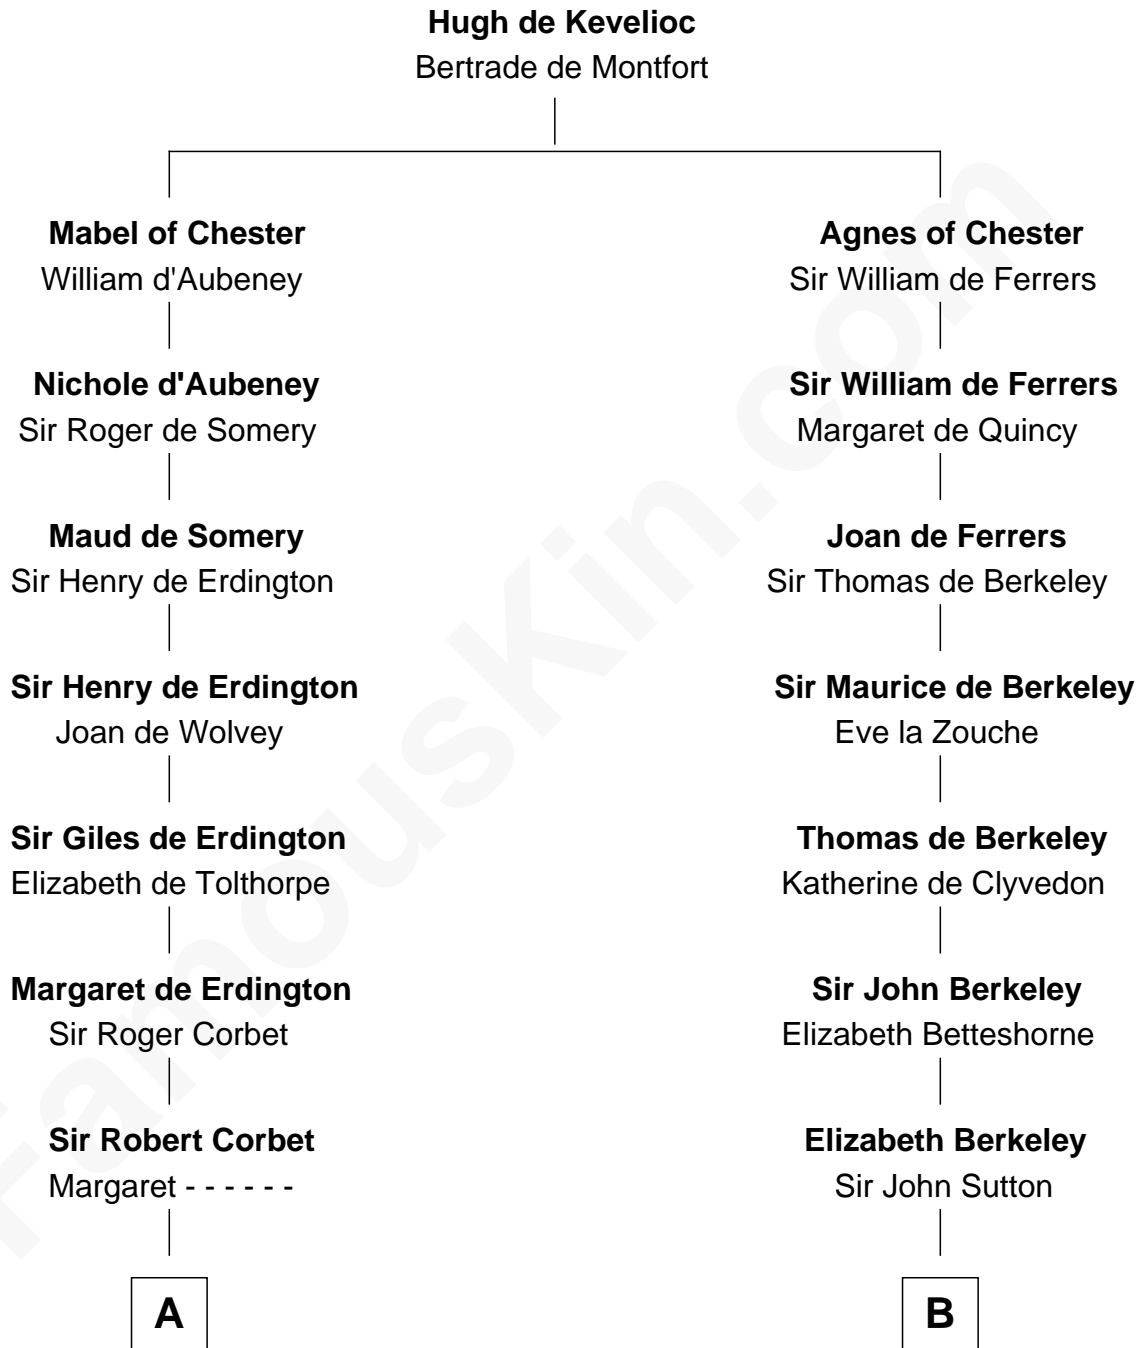

FamousKin.com
Relationship Chart of
James Russell Lowell
American "Fireside" Poet

20th cousin 1 time removed of
Louis Auchincloss
Author

C

James Russell
Katharine Graves

Rebecca Russell
John Lowell

Rev. Charles Lowell
Harriet Brackett Spence

James Russell Lowell
American "Fireside" Poet

D

Gurdon Buck
Susannah Mainwaring

Elizabeth Buck
John Auchincloss

John Winthrop Auchincloss
Joanna Hone Russell

Joseph Howland Auchincloss
Priscilla Dixon Stanton