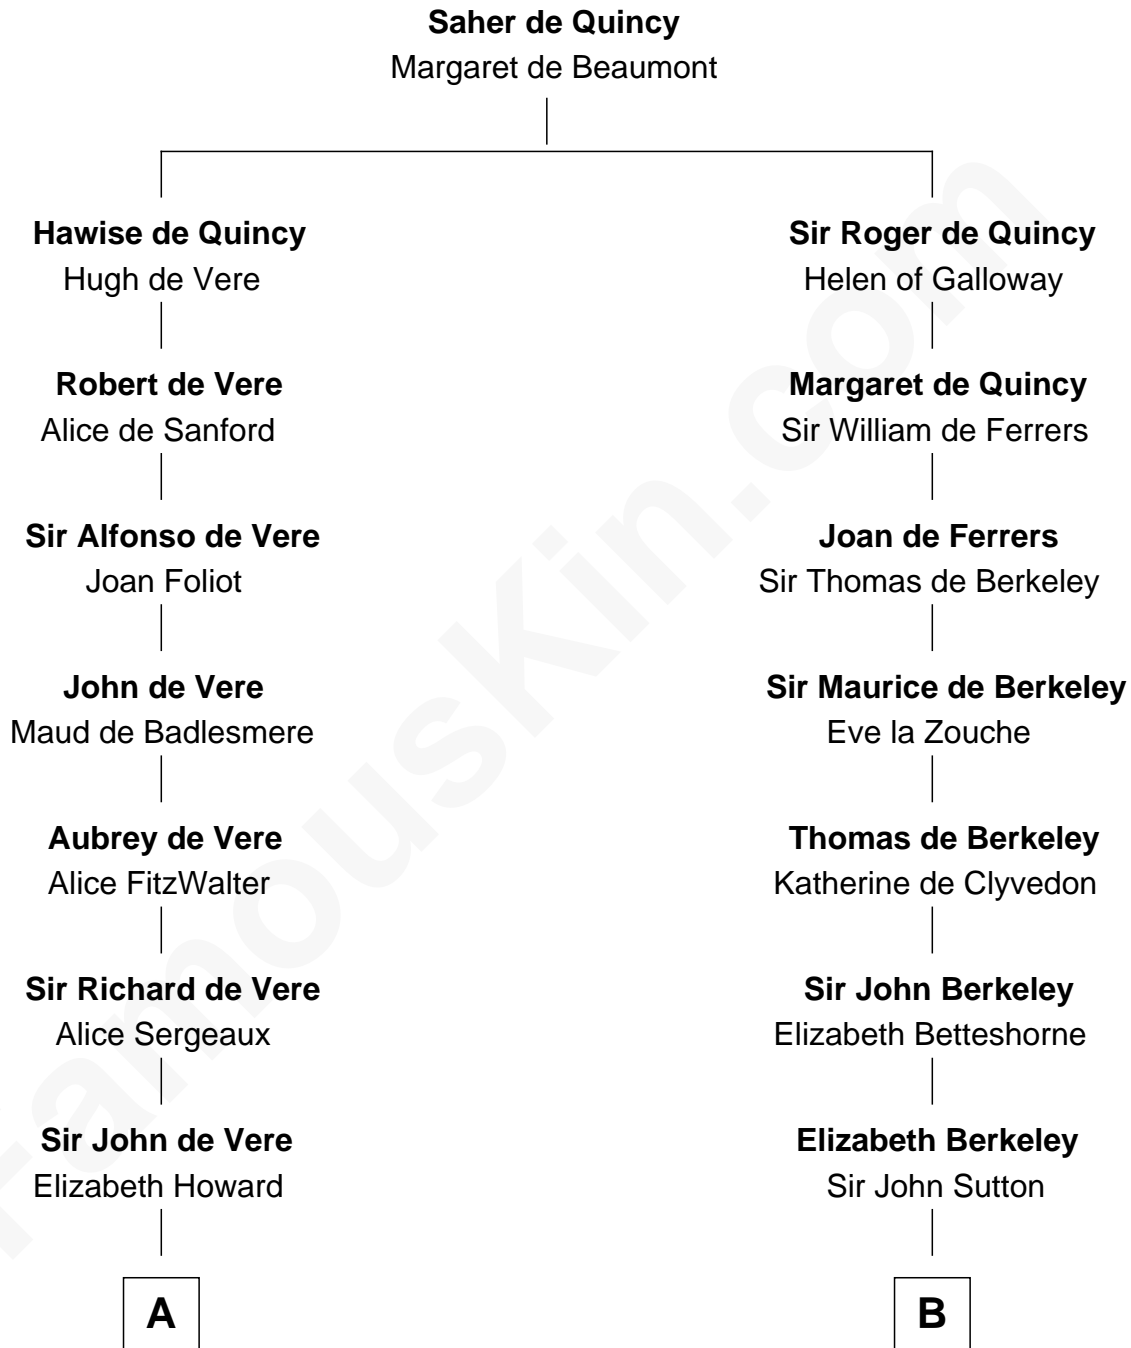

**FamousKin.com**  
**Relationship Chart of**  
**James Russell Lowell**  
*American "Fireside" Poet*

19th cousin 2 times removed of

**Louis Auchincloss**  
*Author*

**C**

**John Lowell**  
Rebecca Russell

**Joseph Howland Auchincloss**  
Priscilla Dixon Stanton

**Louis Auchincloss**  
*Author*