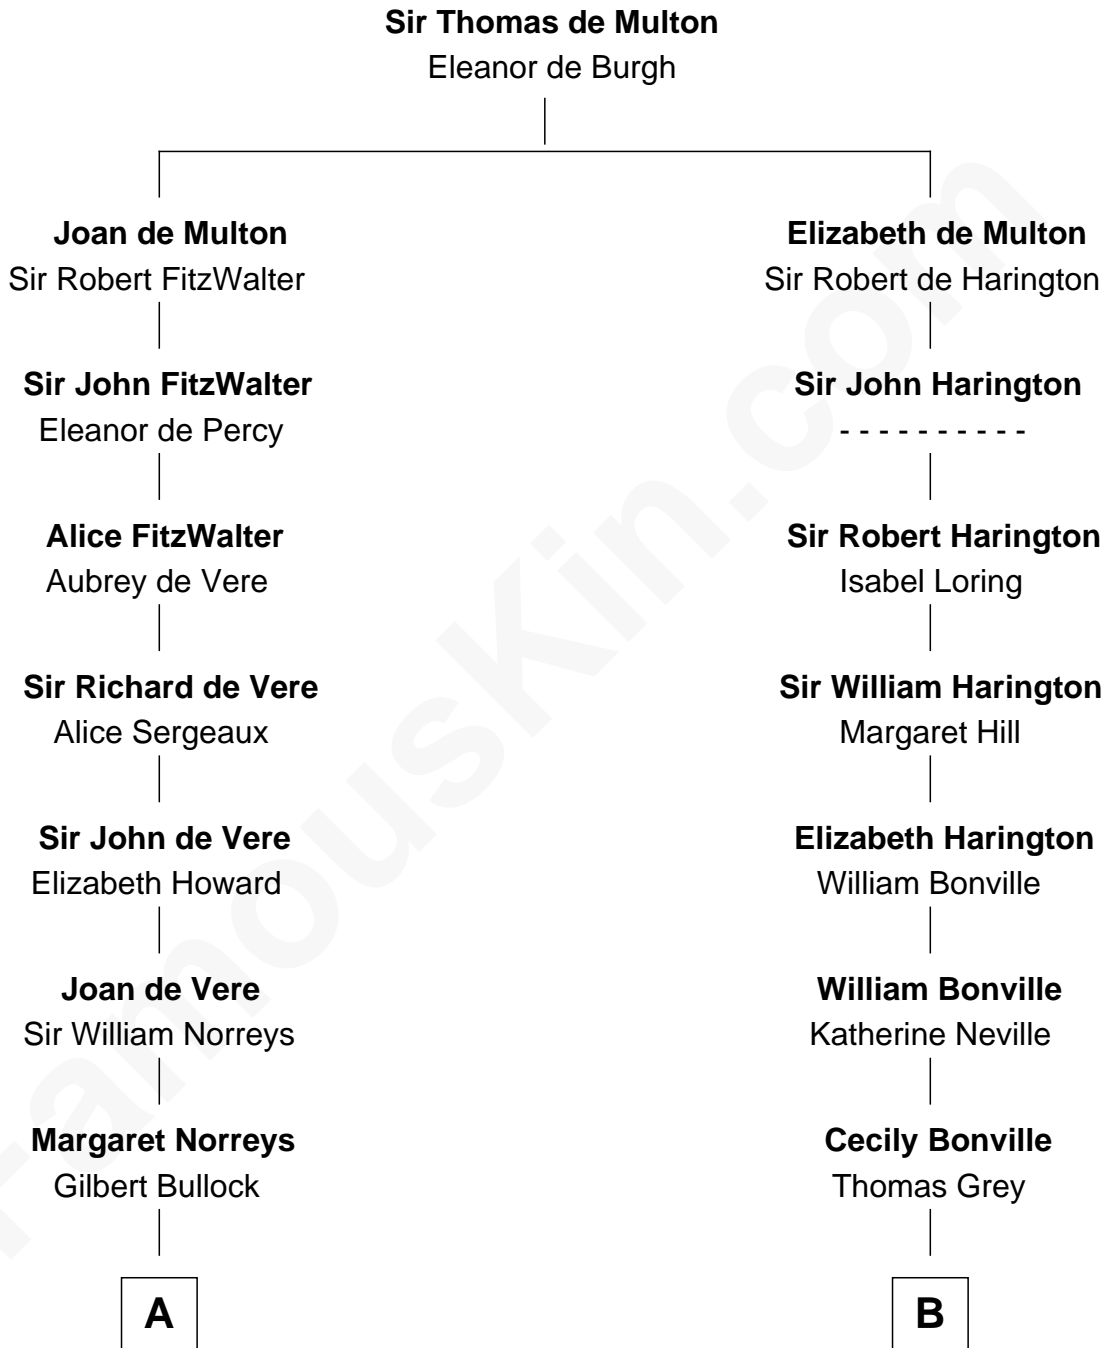

**FamousKin.com**  
**Relationship Chart of**  
**James Russell Lowell**  
*American "Fireside" Poet*

17th cousin 2 times removed of

**Louis Auchincloss**  
*Author*

**C**

**John Winthrop Auchincloss**

Joanna Hone Russell

**Joseph Howland Auchincloss**

Priscilla Dixon Stanton

**Louis Auchincloss**

*Author*

FamousKin.com