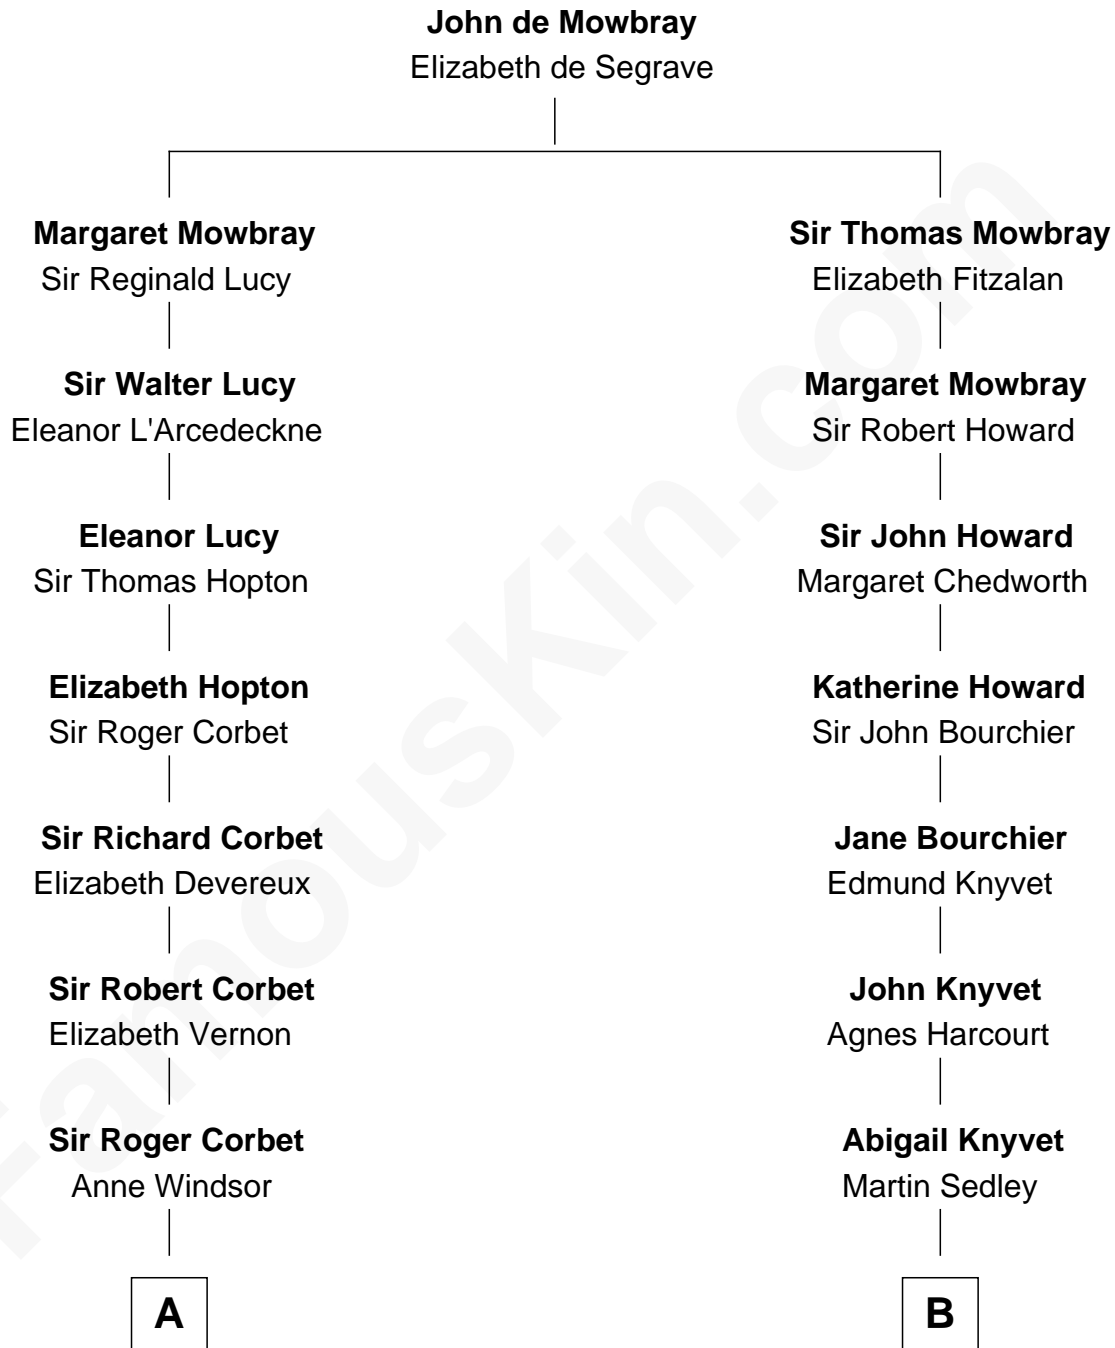

FamousKin.com Relationship Chart of

James Russell Lowell

American "Fireside" Poet

16th cousin 1 time removed of

Louis Auchincloss

Author

A

Margaret Corbet
Sir Francis Palmes

Sir Francis Palmes
Mary Hadnall

Andrew Palmes
Elizabeth Harrison

Elizabeth Palmes
Robert Chambers

Charles Chambers
Rebecca Patefield

Rebecca Chambers
Daniel Russell

James Russell
Katharine Graves

Rebecca Russell
John Lowell