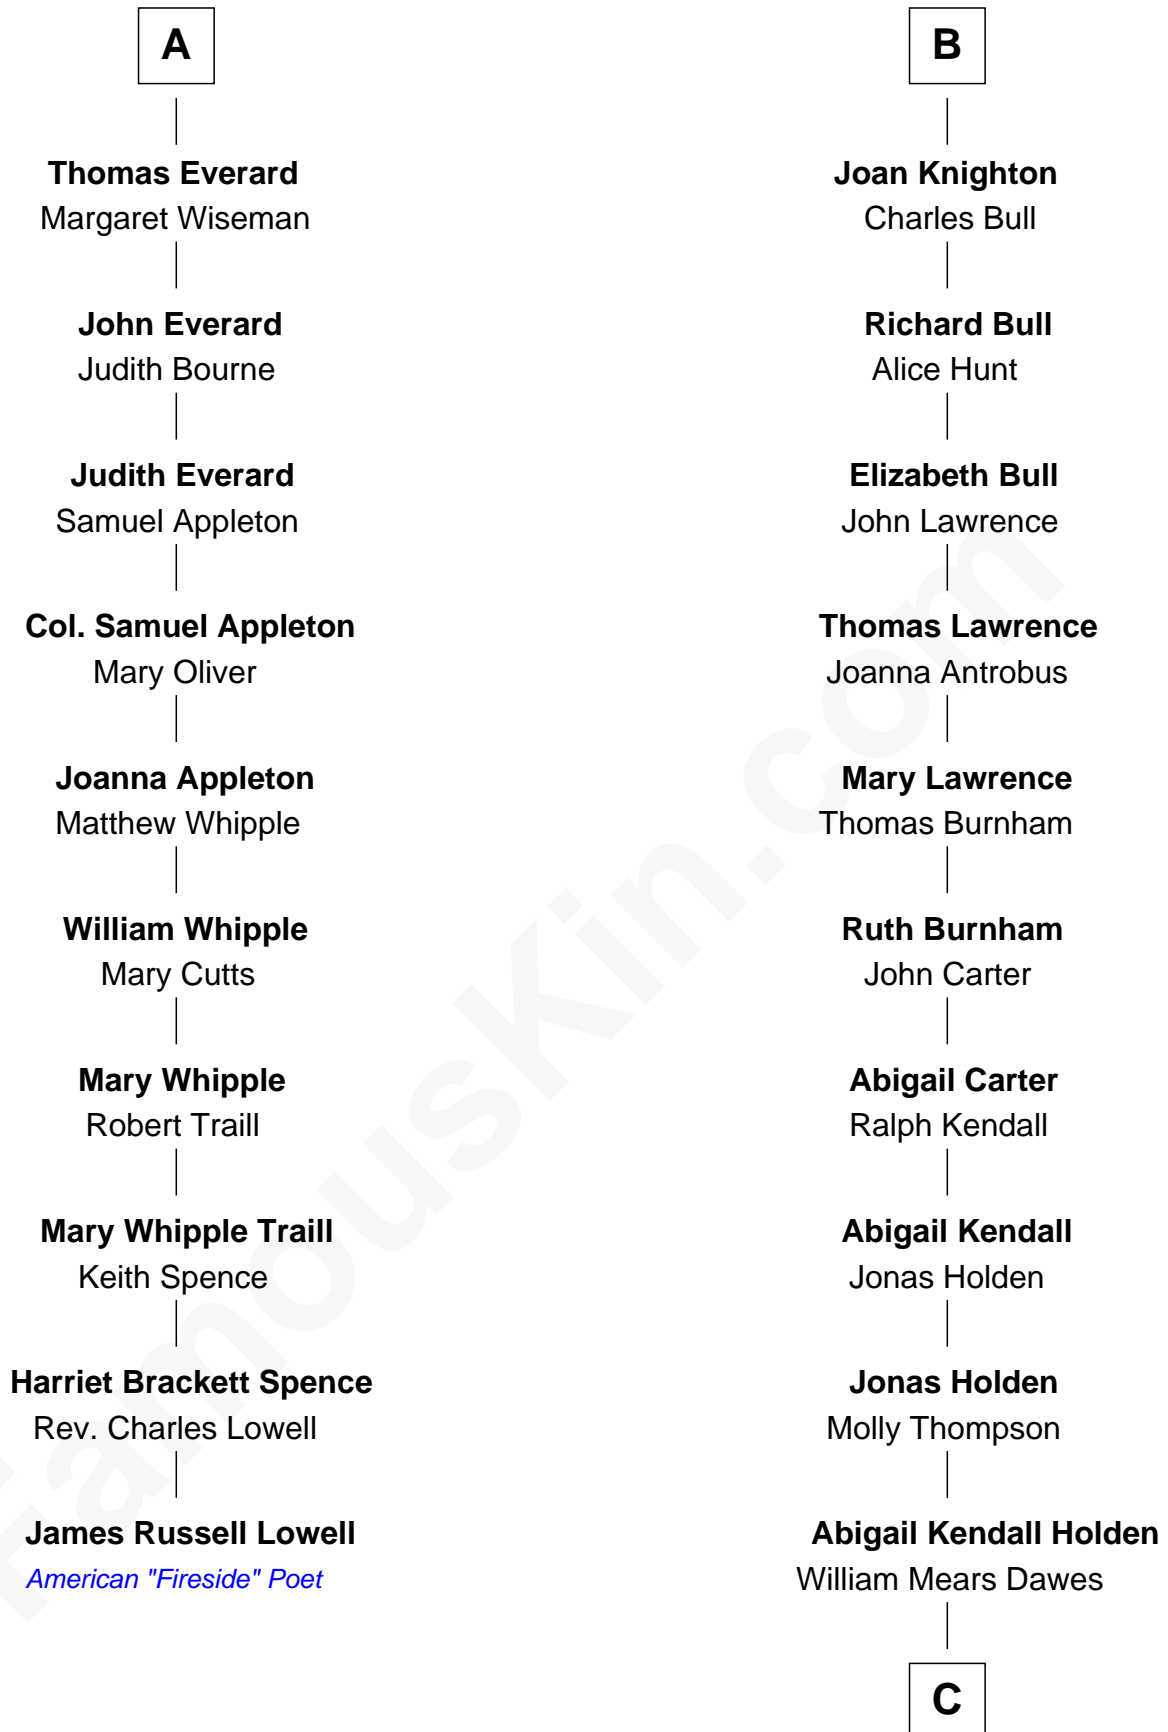

FamousKin.com
Relationship Chart of
James Russell Lowell
American "Fireside" Poet

16th cousin 3 times removed of

Charles Dawes
30th U.S. Vice-President

C

Henry Dawes

Sarah Cutler

Brig. Gen. Rufus R. Dawes

Mary Beman Gates

Charles Dawes

30th U.S. Vice-President

FamousKin.com