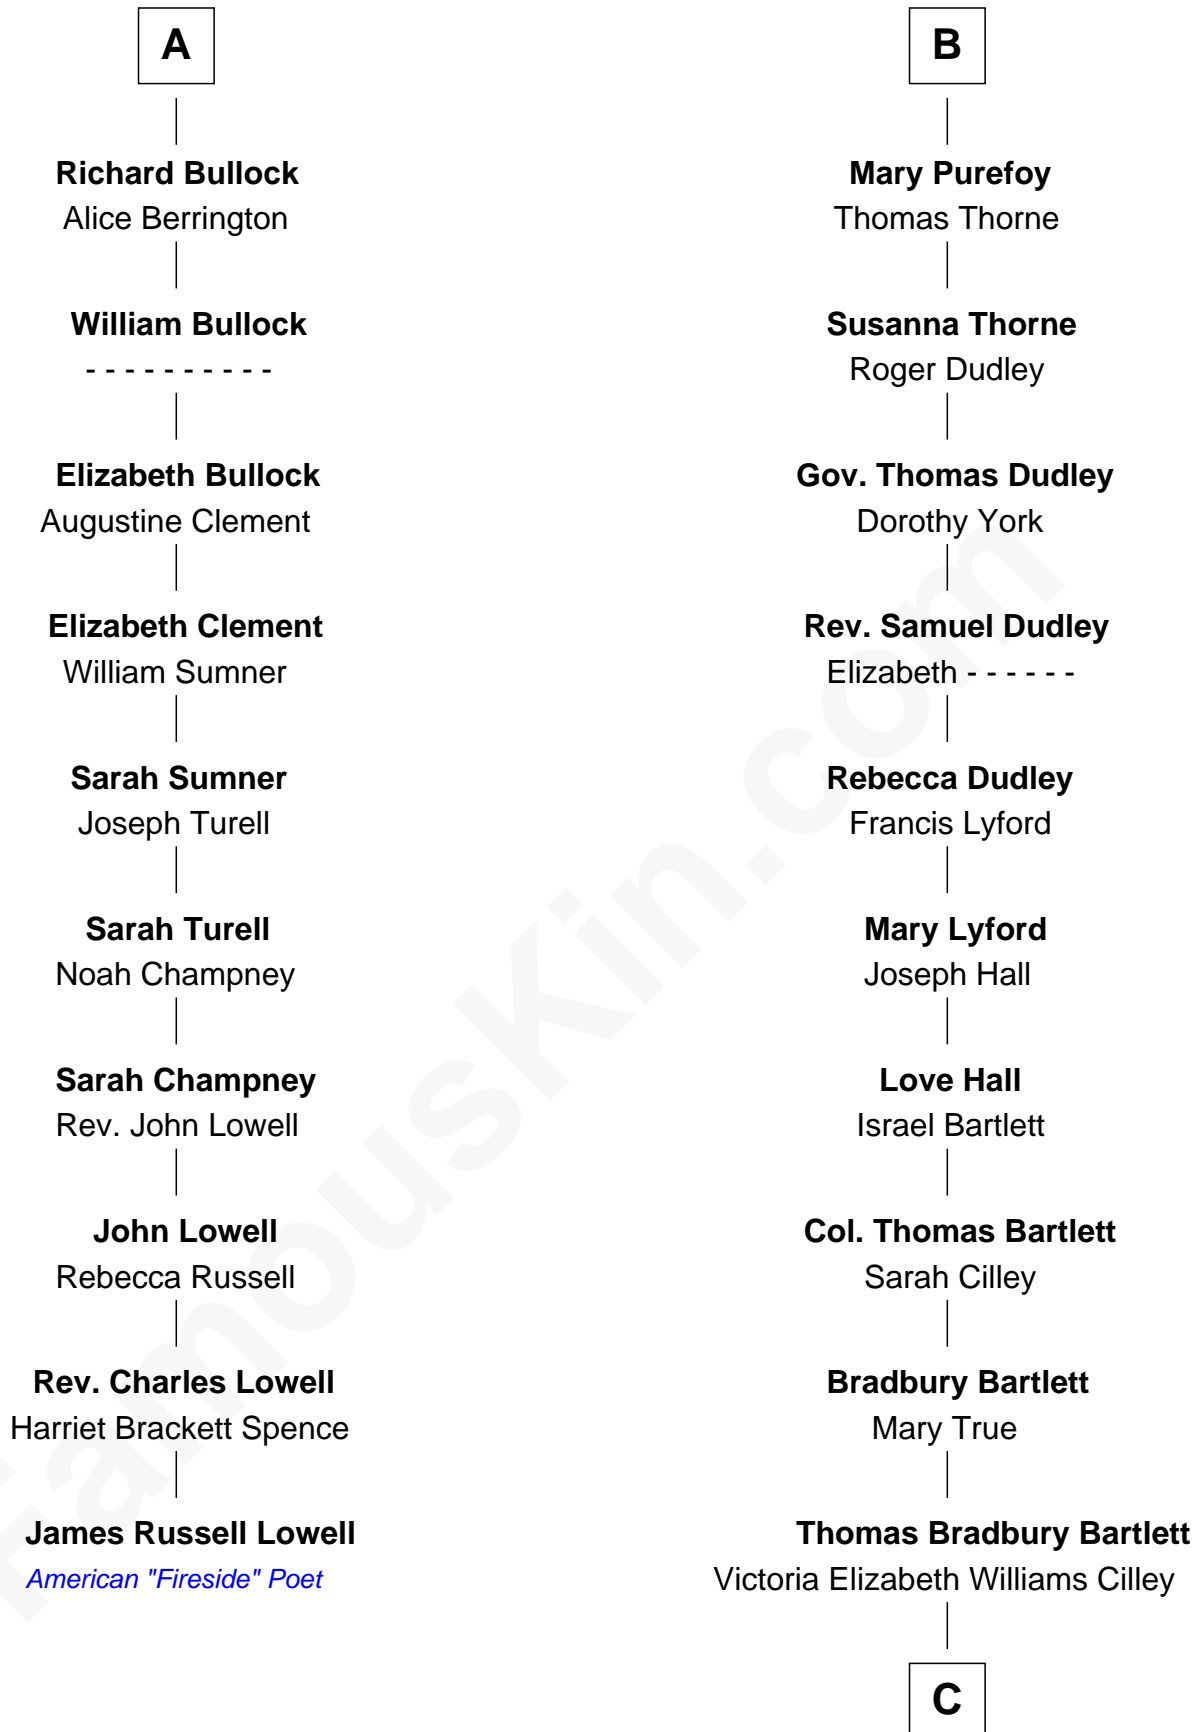

**Joan Howard**  
Sir Peter de Brewes

**Sir John Howard**  
Margaret de Plaiz

**Beatrice Brewes**  
Sir Hugh Shirley

**Sir John Howard**  
Joan Walton

**Sir Ralph Shirley**  
Joan Basset

**Elizabeth Howard**  
Sir John de Vere

**Beatrice Shirley**  
John Brome

**Joan de Vere**  
Sir William Norreys

**Isabel Brome**  
John Denton

**Margaret Norreys**  
Gilbert Bullock

**Alice Denton**  
Nicholas Purefoy

**Thomas Bullock**  
Alice Kingsmill

**Edward Purefoy**  
Anne Fettiplace

**A**

**B**

C

**Annie Elizabeth Bartlett**  
Frederick Johnson Shepard

**Alan Bartlett Shepard**  
Pauline Renza Emerson

**Alan Shepard**  
*Mercury and Apollo Astronaut*