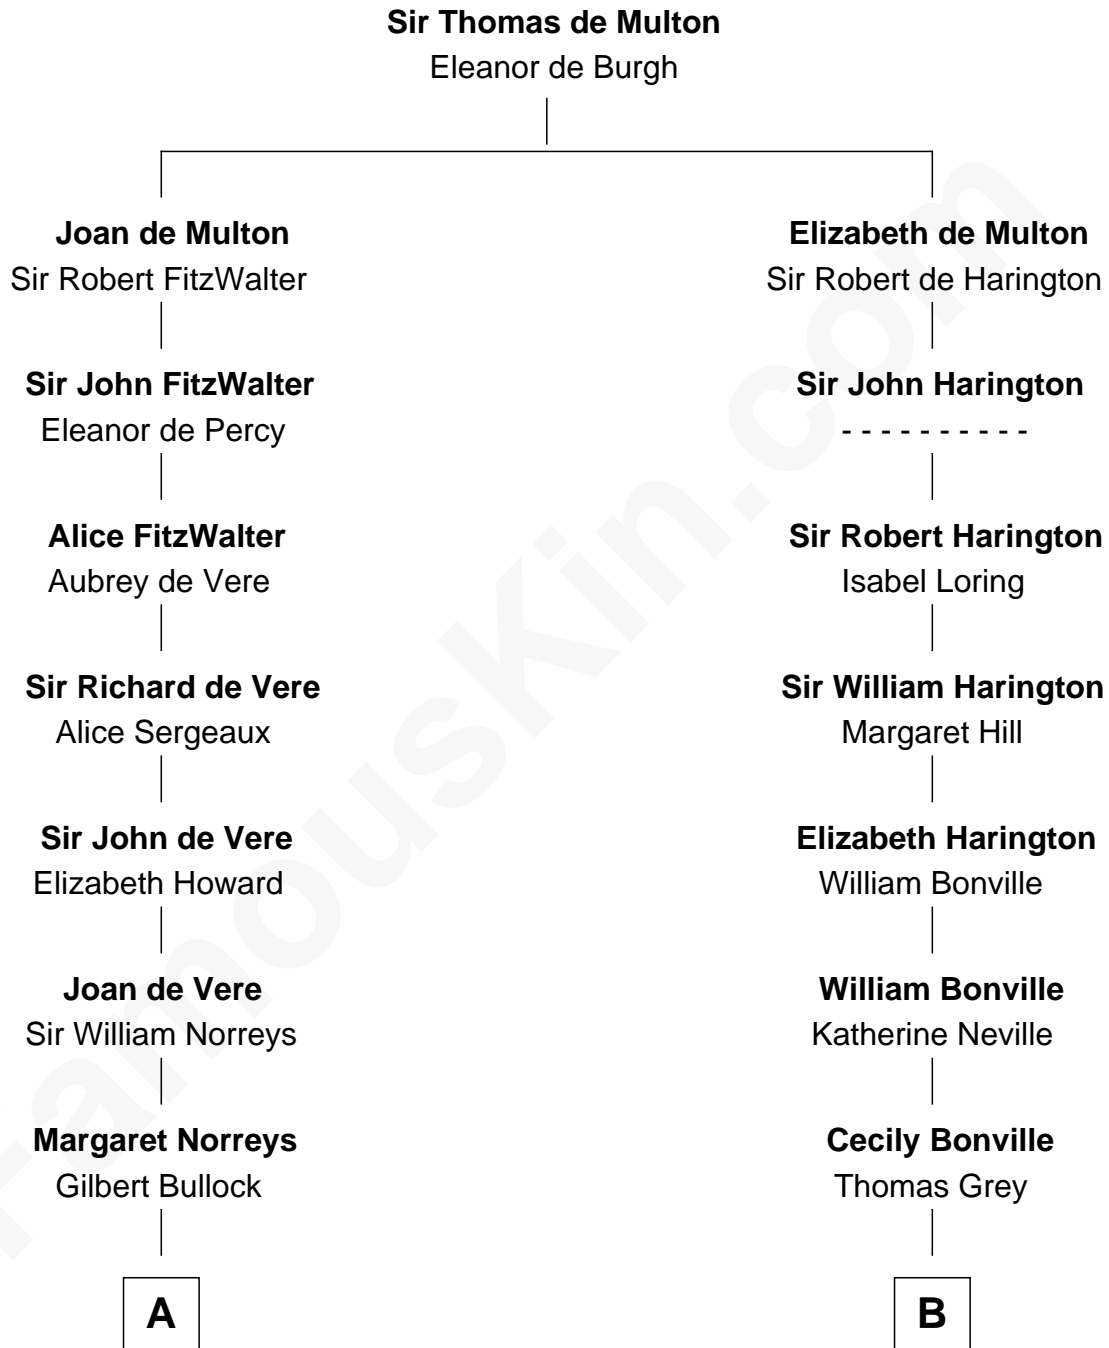

FamousKin.com
Relationship Chart of
James Russell Lowell
American "Fireside" Poet

17th cousin 3 times removed of
Alan Shepard
Mercury and Apollo Astronaut

C

Thomas Bradbury Bartlett
Victoria Elizabeth Williams Cilley

Annie Elizabeth Bartlett
Frederick Johnson Shepard

Alan Bartlett Shepard
Pauline Renza Emerson

Alan Shepard
Mercury and Apollo Astronaut

FamousKin.com